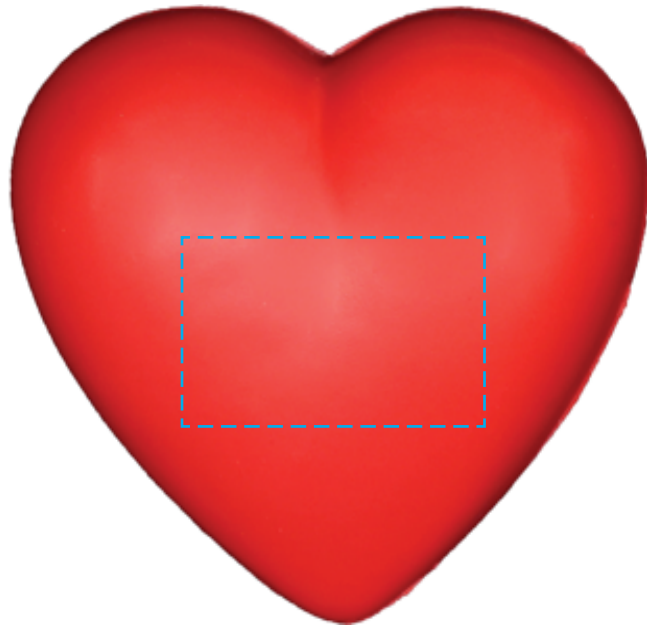

YOUR VISUAL PROOF

Front

Back

Scale 100% Print area 40 x 25 mm Logo size xx x xxmm

Order Reference xxxxxx
Date created xx/xx/xx
Created by xx

Product 187383
Colour Red
Branding Spot Colour / Full Colour

PANTONE® Colours