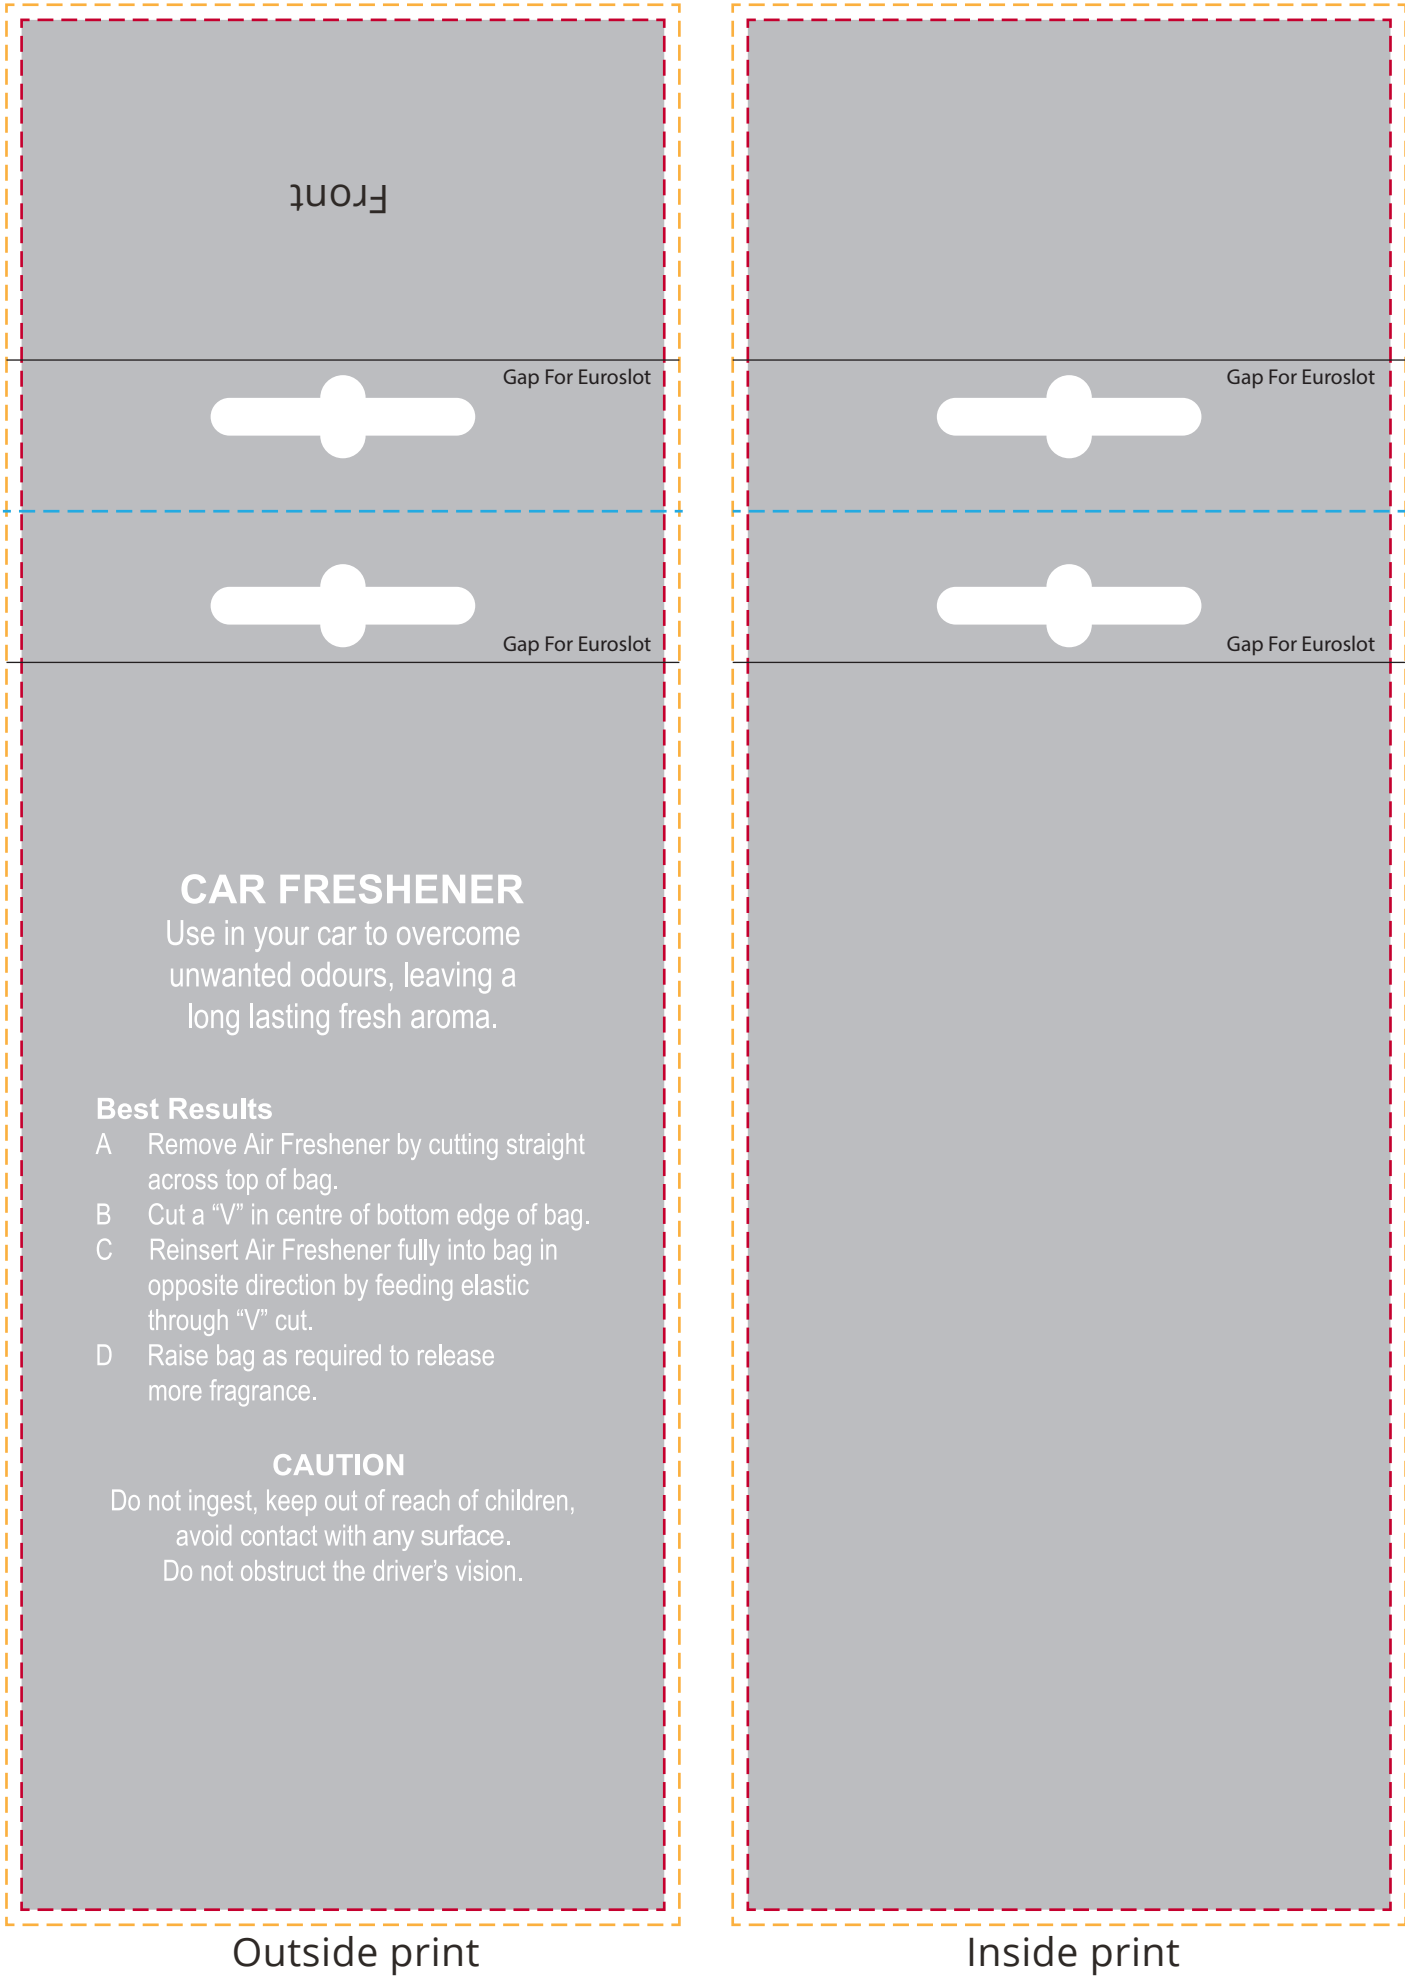

YOUR VISUAL PROOF (1 of 3)

Visual purposes only. Please see page 2 for actual artwork size.

Order Reference	xxxxxx
Date created	xx/xx/xx
Created by	xx

Product	193988
Header card colour	White
Air freshner colour	Natural pulp board
Branding	Full Colour

Artwork Advisories

This template is not to scale and is to be used as a guide for print size & positioning only.

Full colour printed colours may differ when printed to the final product.

Please note: Any thin sections / sharp corners should be avoided to prevent product from breaking.

Visual scale 100%.

YOUR VISUAL PROOF (3 of 3)

Order Reference	xxxxxx
Date created	xx/xx/xx
Created by	xx

Print area	Within 70 x 90 mm
Logo size	xx x xx mm
Branding	Full Colour

Front

Back

Visual scale 100%.