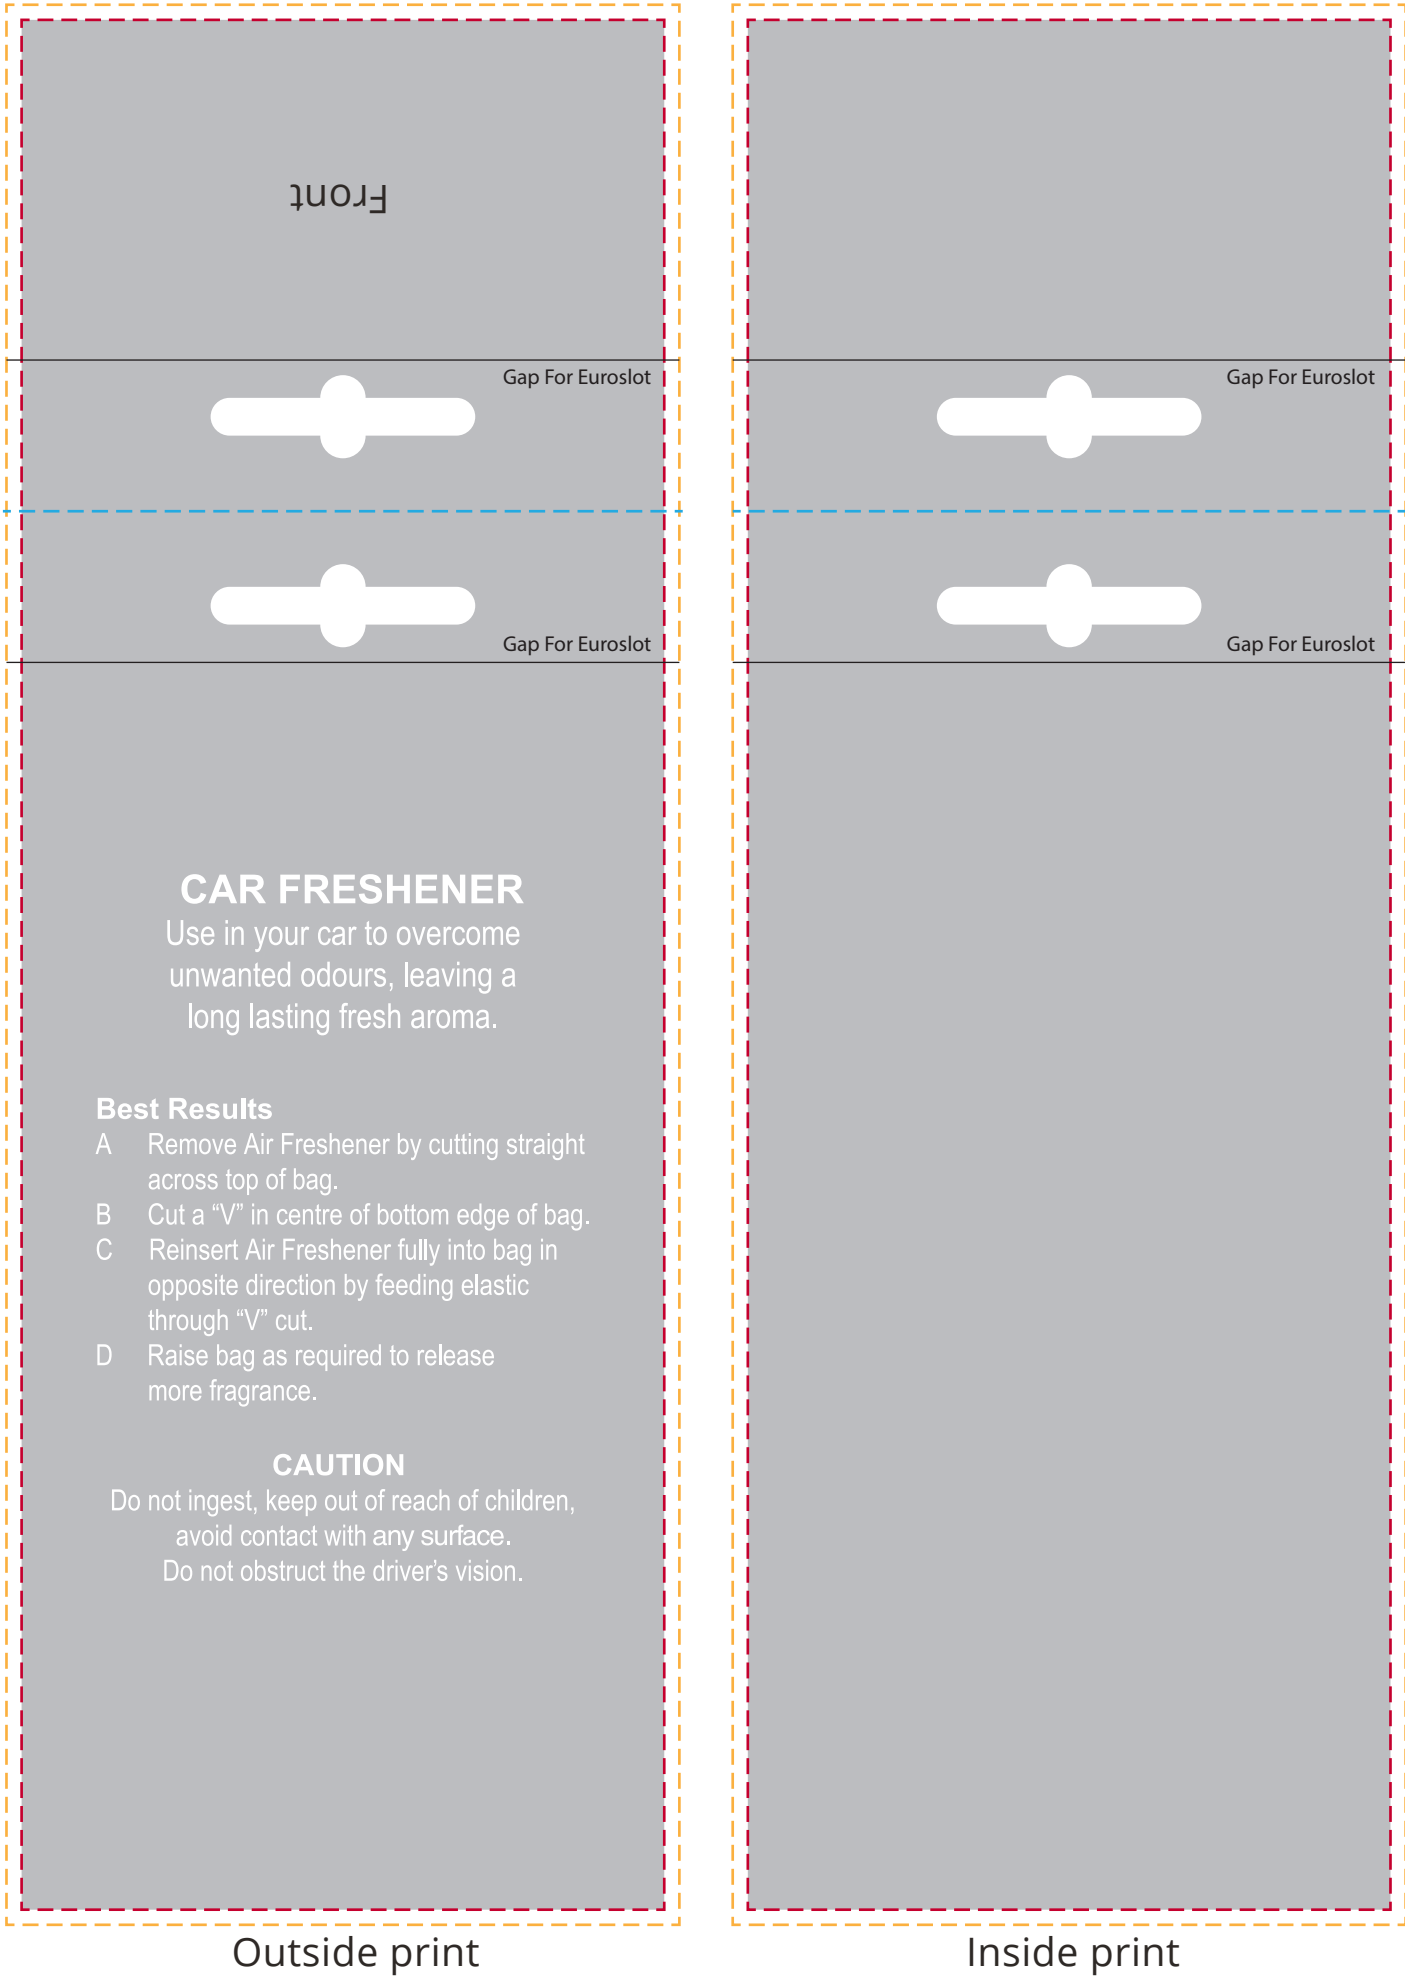

YOUR VISUAL PROOF (1 of 3)

Visual purposes only. Please see page 2 for actual artwork size.

Order Reference	xxxxxx
Date created	xx/xx/xx
Created by	xx

Product	193988
Header card colour	White
Air freshner colour	Natural pulp board
Branding	Full Colour

Artwork Advisories

This template is not to scale and is to be used as a guide for print size & positioning only.

Full colour printed colours may differ when printed to the final product.

Please note: Any thin sections / sharp corners should be avoided to prevent product from breaking.

Visual scale 100%.

YOUR VISUAL PROOF (3 of 3)

Order Reference xxxxxx
Date created xx/xx/xx
Created by xx

Print area 88 x 75 mm
Logo size xx x xx mm
Branding Full Colour

Front

Back