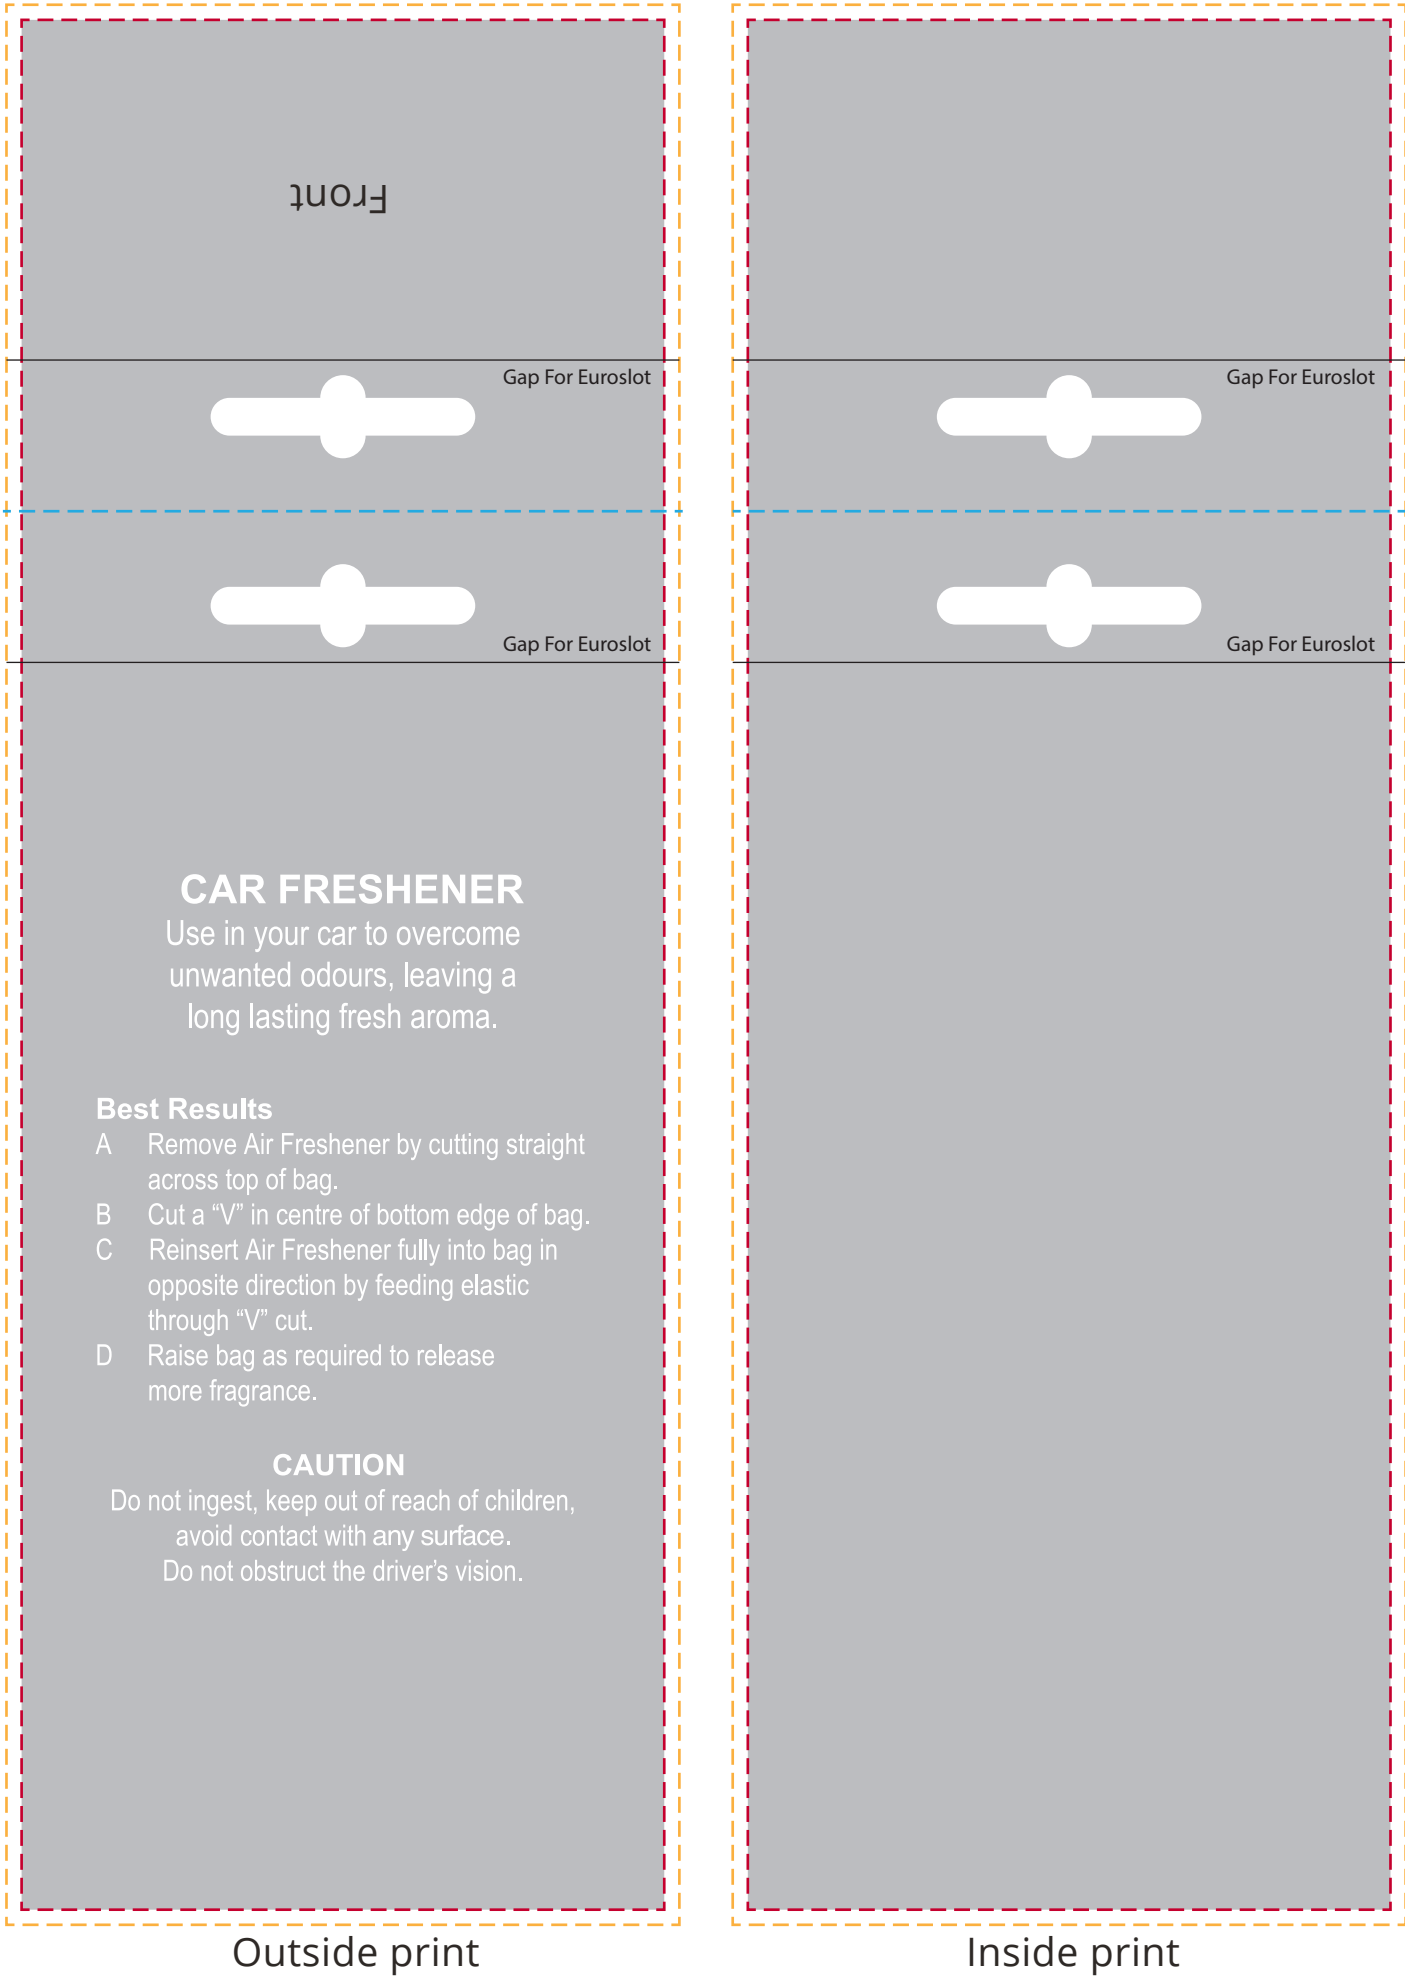

# YOUR VISUAL PROOF (1 of 3)

Visual purposes only. Please see page 2 for actual artwork size.

Order Reference	xxxxxx
Date created	xx/xx/xx
Created by	xx

Product	193988
Header card colour	White
Air freshner colour	Natural pulp board
Branding	Full Colour

## Artwork Advisories

This template is not to scale and is to be used as a guide for print size & positioning only.

Full colour printed colours may differ when printed to the final product.

Please note: Any thin sections / sharp corners should be avoided to prevent product from breaking.

# YOUR VISUAL PROOF (2 of 3)

Order Reference xxxxxx  
 Date created xx/xx/xx  
 Created by xx

Print area 250 x 85 mm  
 Logo size xx x xxmm  
 Branding Full Colour

Visual scale 100%.

# YOUR VISUAL PROOF (3 of 3)

Order Reference	xxxxxx
Date created	xx/xx/xx
Created by	xx

Print area	115 x 62 mm
Logo size	xx x xx mm
Branding	Full Colour

Front

Back

Visual scale 100%.