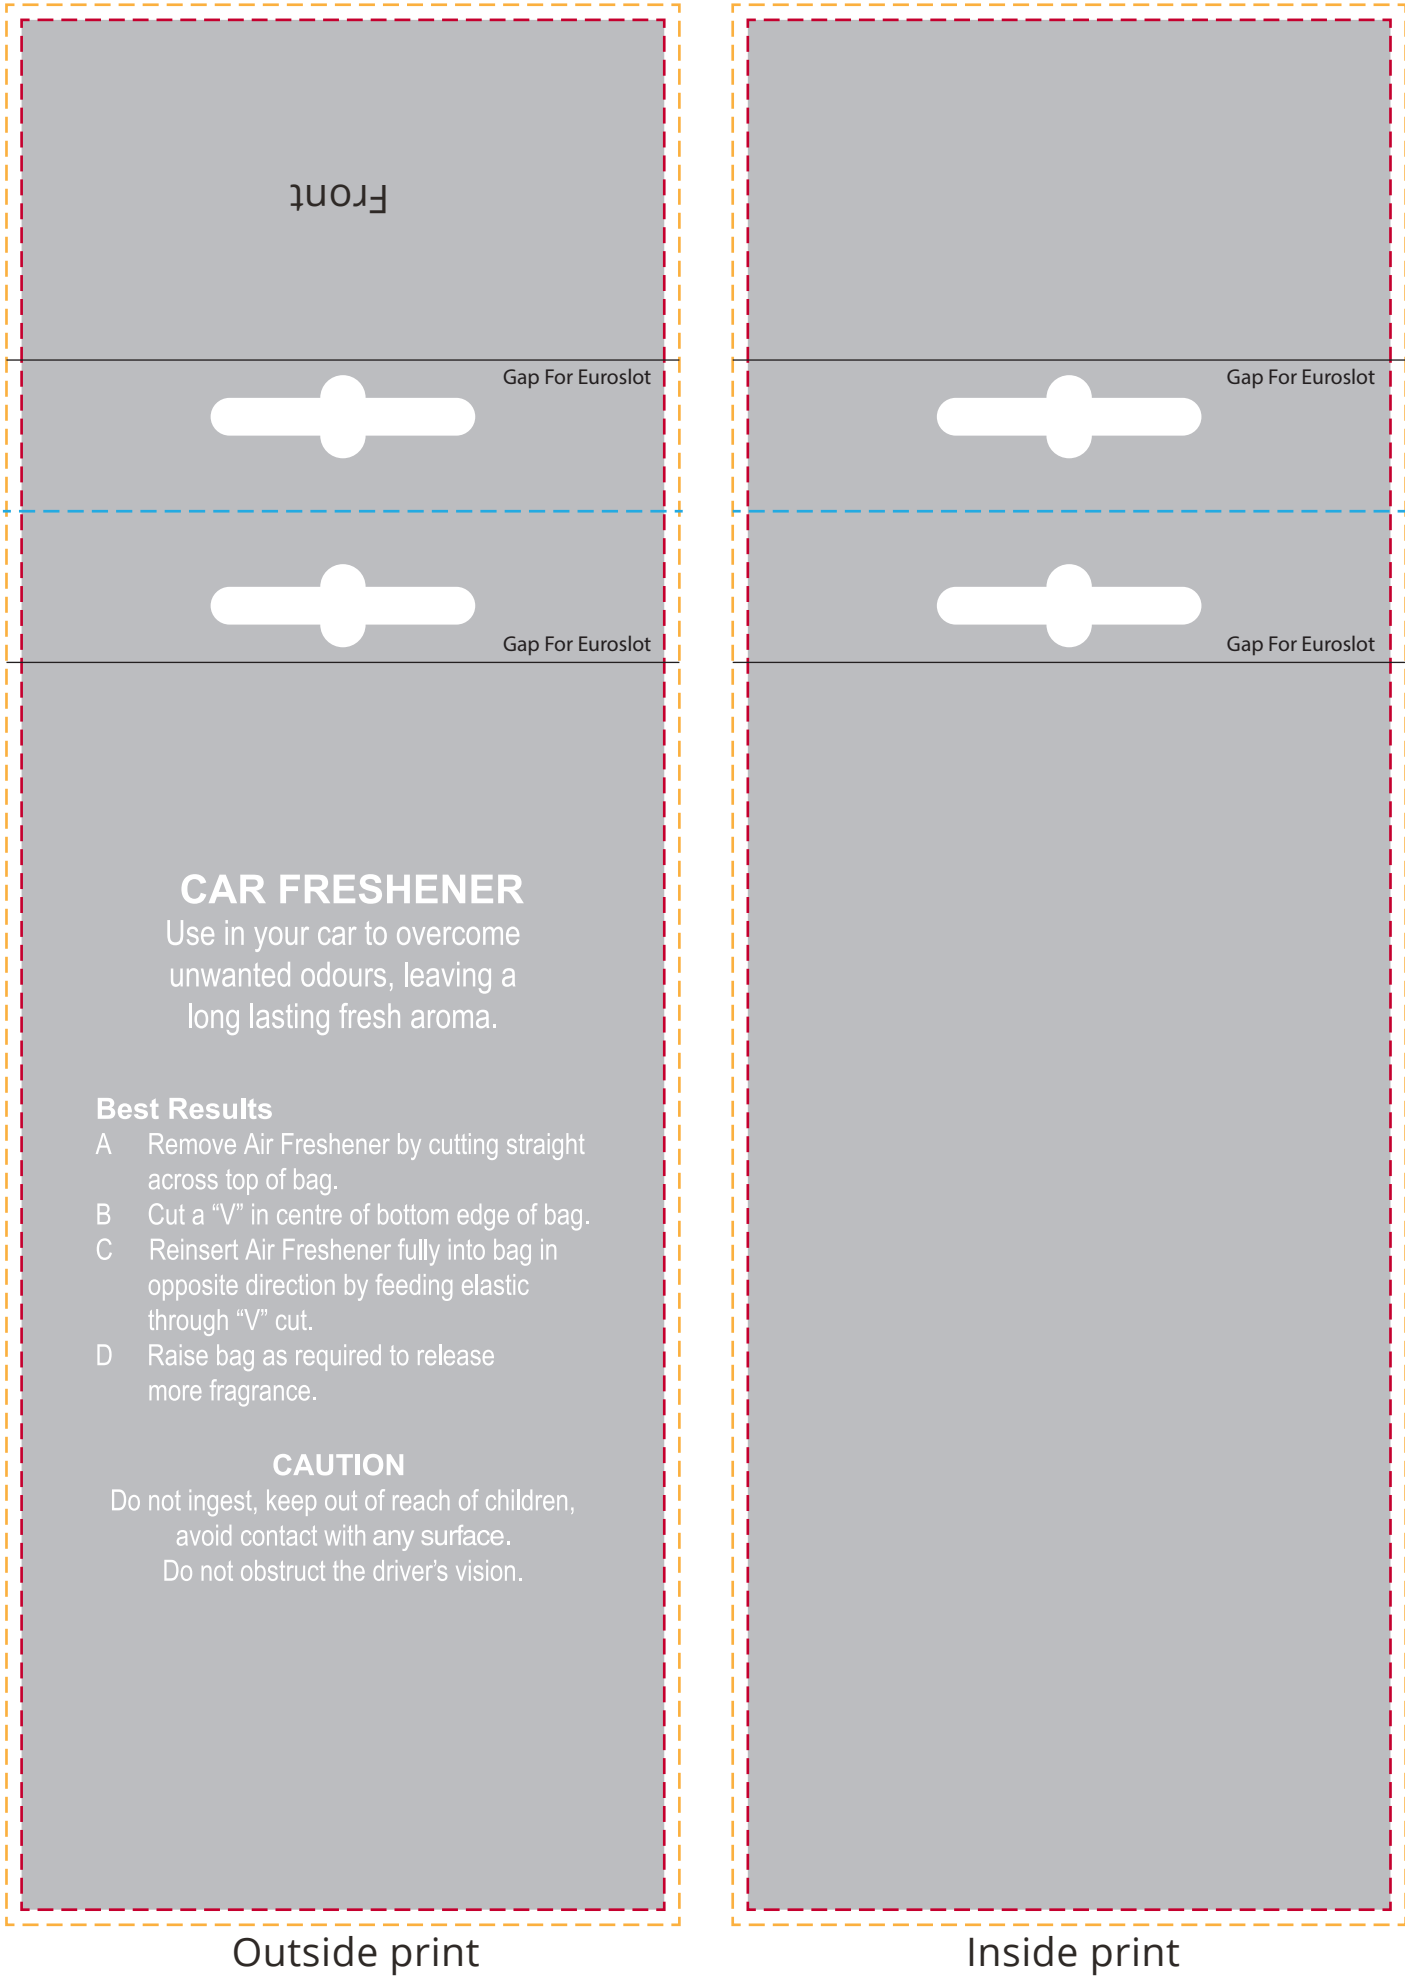

YOUR VISUAL PROOF (1 of 3)

Visual purposes only. Please see page 2 for actual artwork size.

Order Reference	xxxxxx
Date created	xx/xx/xx
Created by	xx

Product	193988
Header card colour	White
Air freshner colour	Natural pulp board
Branding	Full Colour

Artwork Advisories

This template is not to scale and is to be used as a guide for print size & positioning only.

Full colour printed colours may differ when printed to the final product.

Please note: Any thin sections / sharp corners should be avoided to prevent product from breaking.

Visual scale 100%.

YOUR VISUAL PROOF (3 of 3)

Order Reference xxxxxx
Date created xx/xx/xx
Created by xx

Print area 73 mm dia.
Logo size xx x xx mm
Branding Full Colour

Front

Back