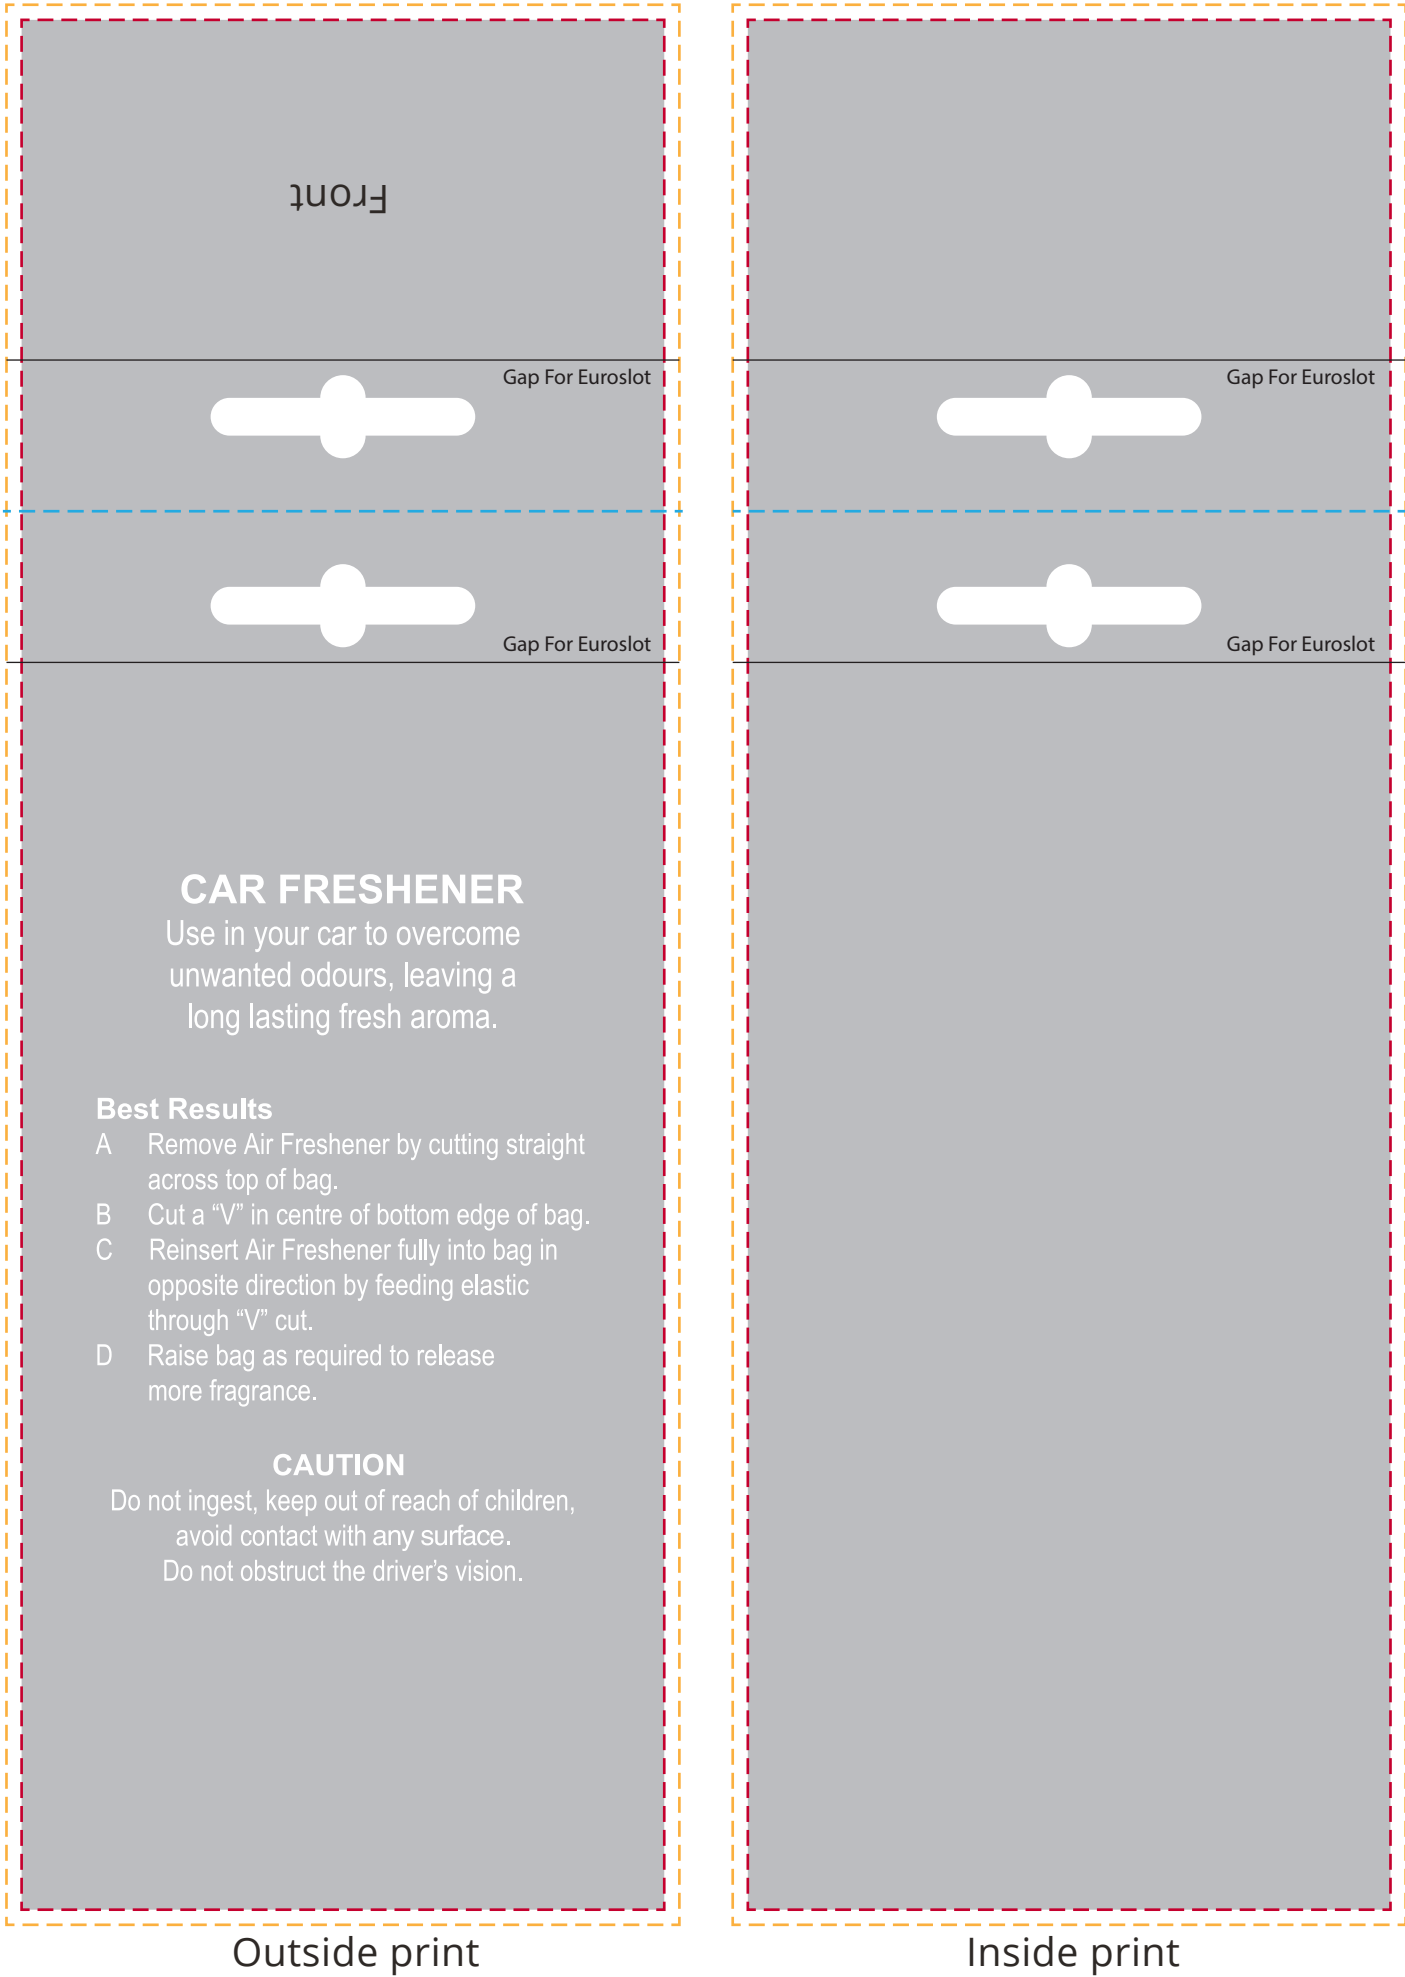

# YOUR VISUAL PROOF (1 of 3)

Visual purposes only. Please see page 2 for actual artwork size.

Order Reference xxxxxx  
Date created xx/xx/xx  
Created by xx

Product 193988  
Header card colour White  
Air freshner colour Natural pulp board  
Branding Full Colour

### Artwork Advisories

This template is not to scale and is to be used as a guide for print size & positioning only.

Full colour printed colours may differ when printed to the final product.

Please note: Any thin sections / sharp corners should be avoided to prevent product from breaking.

# YOUR VISUAL PROOF (2 of 3)

Order Reference xxxxxx  
 Date created xx/xx/xx  
 Created by xx

Print area 250 x 85 mm  
 Logo size xx x xxmm  
 Branding Full Colour

--- Print Area  
 --- Bleed  
 --- Fold line

# YOUR VISUAL PROOF (3 of 3)

Order Reference xxxxxx  
Date created xx/xx/xx  
Created by xx

Print area 70x90 mm  
Logo size xx x xx mm  
Branding Full Colour

Front

Back

Visual scale 100%.