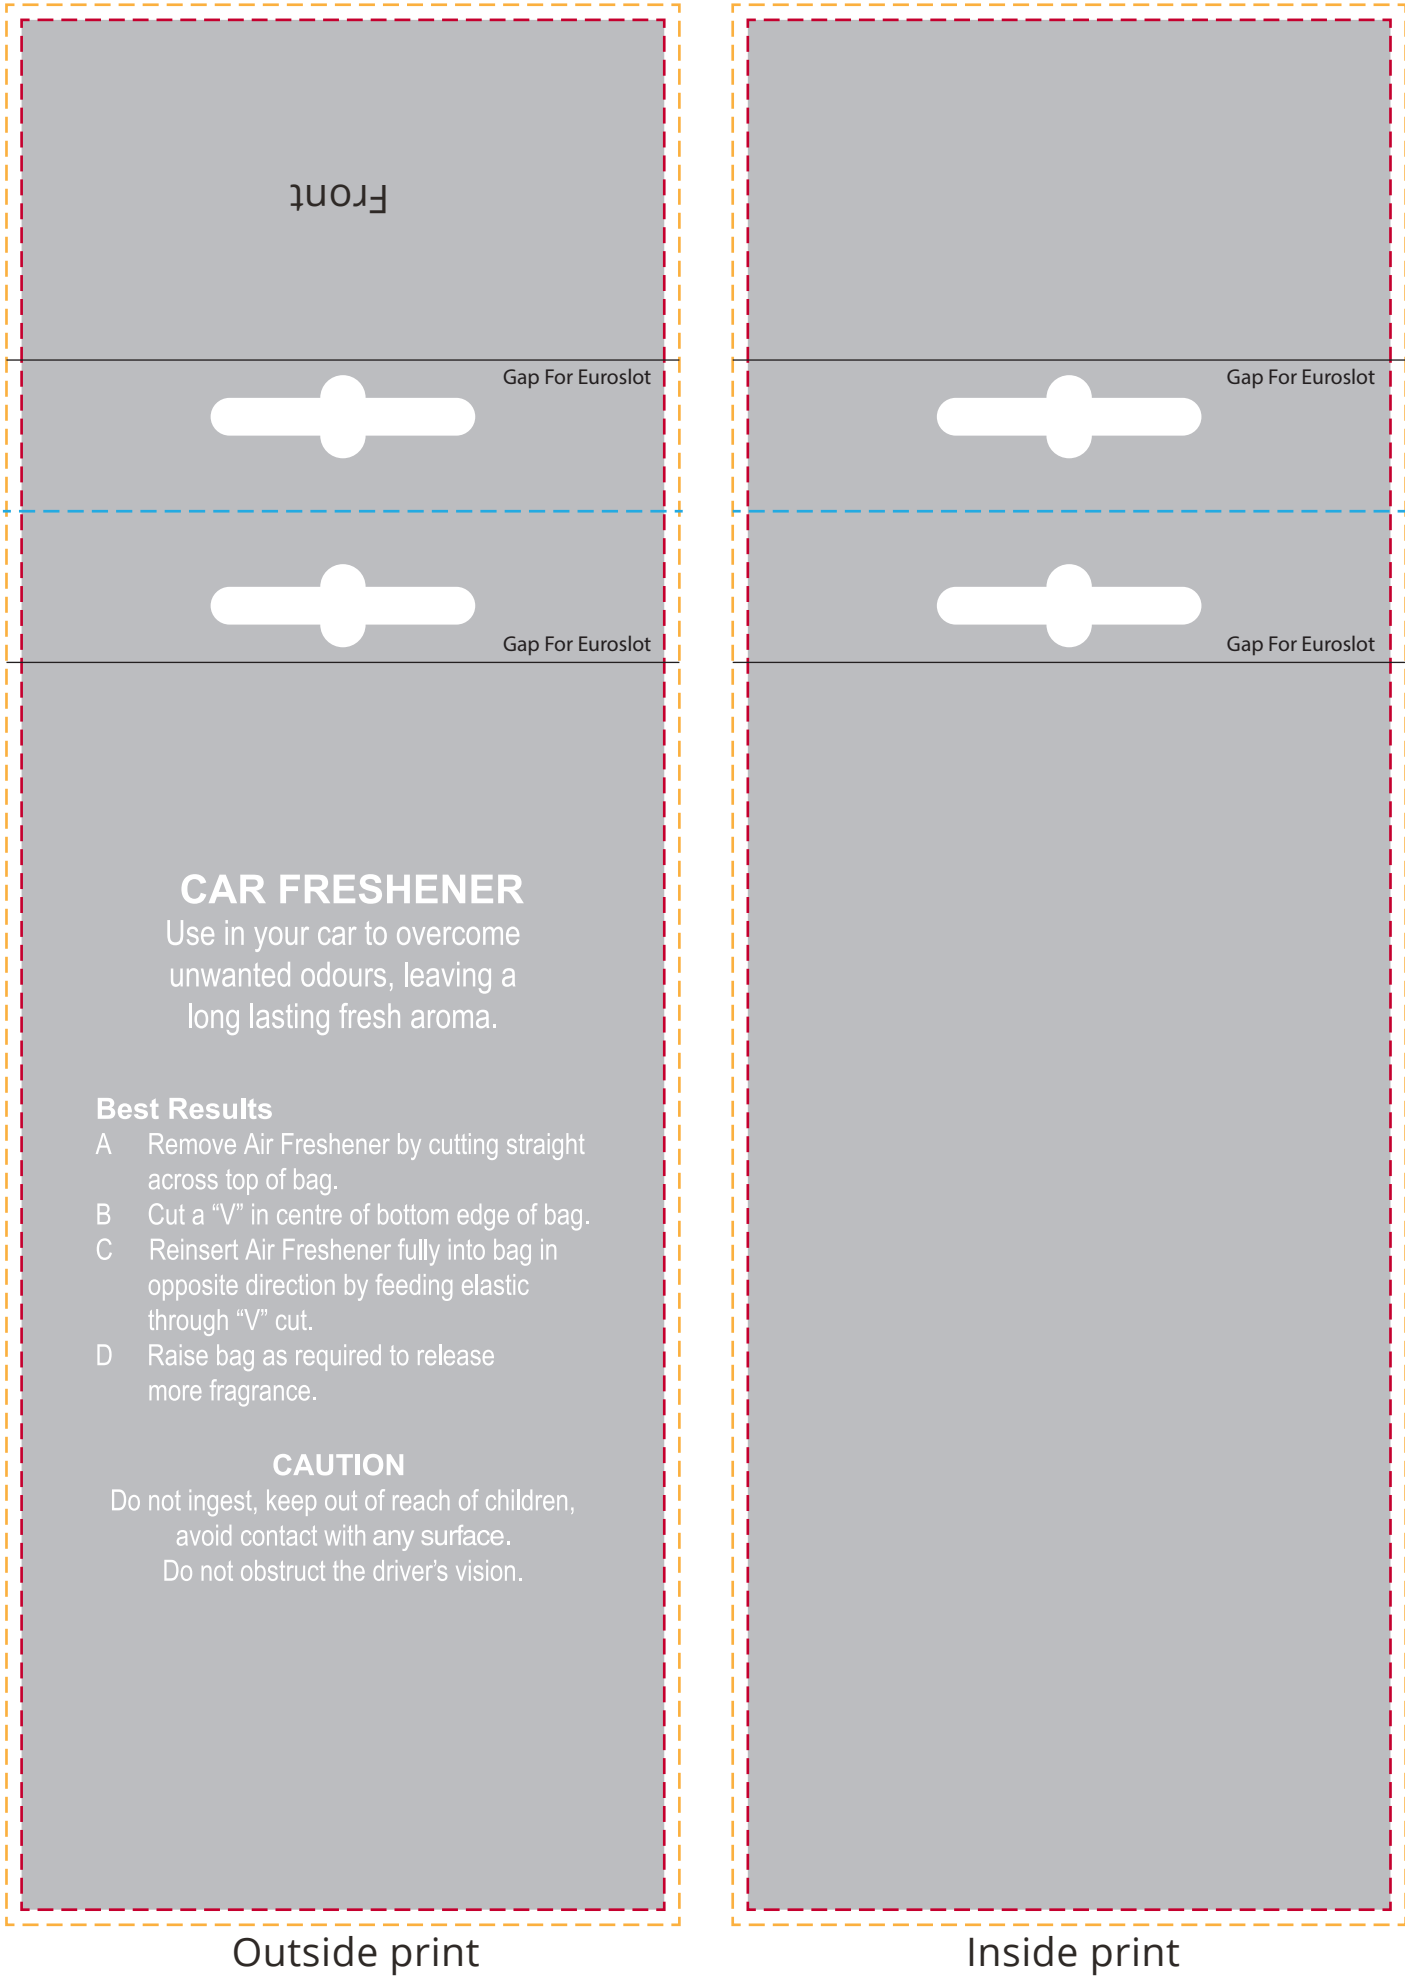

YOUR VISUAL PROOF (1 of 3)

Visual purposes only. Please see page 2 for actual artwork size.

Order Reference	xxxxxx
Date created	xx/xx/xx
Created by	xx

Product	193988
Header card colour	White
Air freshner colour	Natural pulp board
Branding	Full Colour

Artwork Advisories

This template is not to scale and is to be used as a guide for print size & positioning only.

Full colour printed colours may differ when printed to the final product.

Please note: Any thin sections / sharp corners should be avoided to prevent product from breaking.

Visual scale 100%.

YOUR VISUAL PROOF (3 of 3)

Order Reference xxxxxx
Date created xx/xx/xx
Created by xx

Print area 70x90 mm
Logo size xx x xx mm
Branding Full Colour

Front

Back