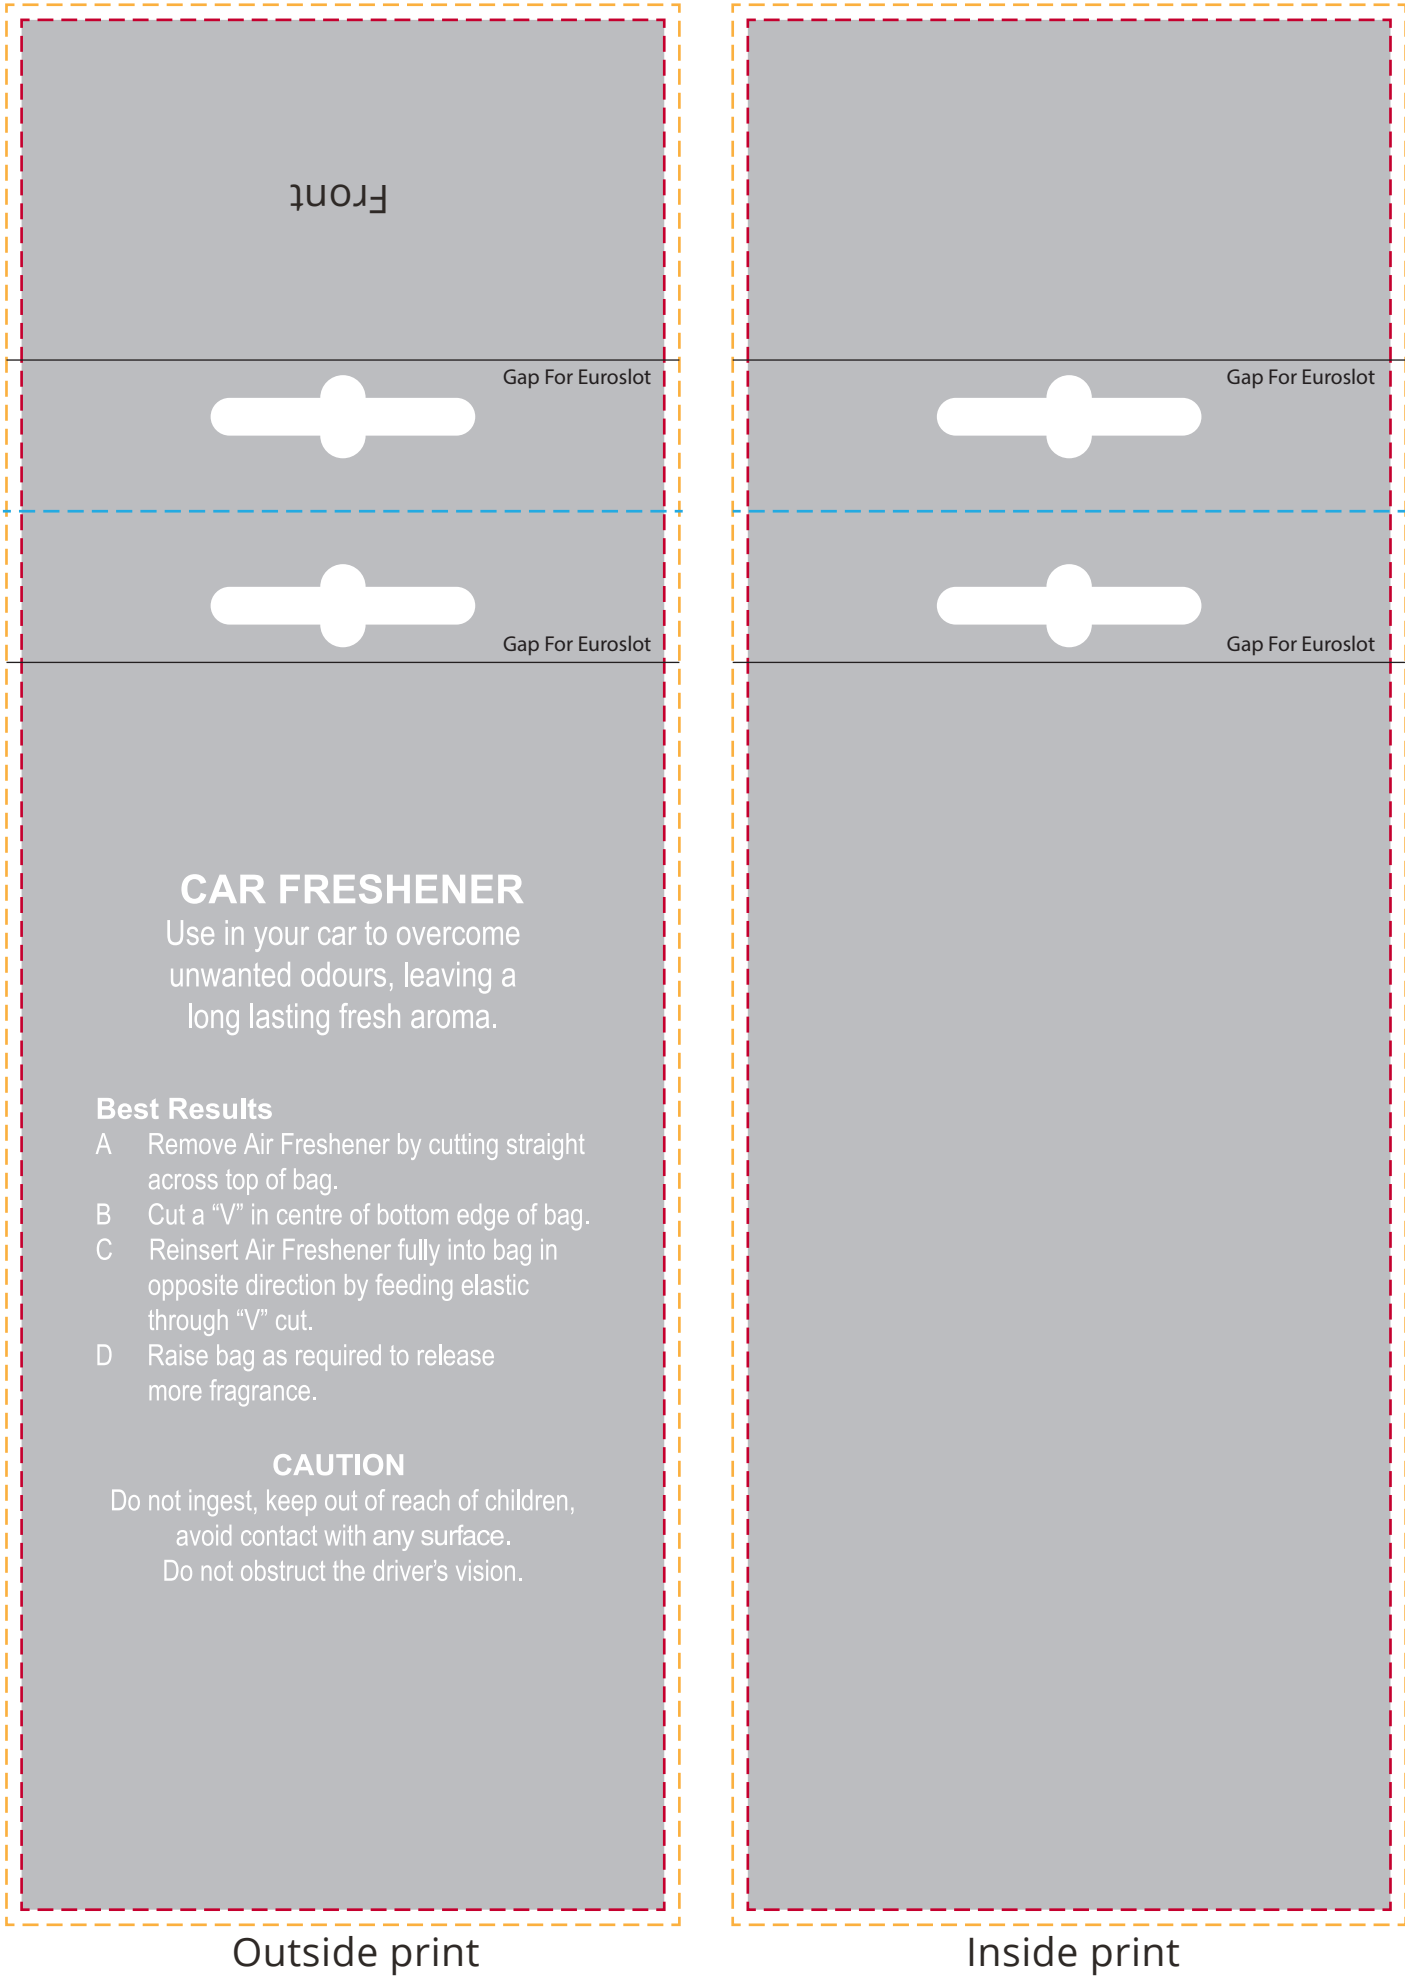

YOUR VISUAL PROOF (1 of 3)

Visual purposes only. Please see page 2 for actual artwork size.

Order Reference	xxxxxx
Date created	xx/xx/xx
Created by	xx

Product	193988
Header card colour	White
Air freshner colour	Natural pulp board
Branding	Full Colour

Artwork Advisories

This template is not to scale and is to be used as a guide for print size & positioning only.

Full colour printed colours may differ when printed to the final product.

Please note: Any thin sections / sharp corners should be avoided to prevent product from breaking.

Visual scale 100%.

YOUR VISUAL PROOF (3 of 3)

Order Reference xxxxxx
Date created xx/xx/xx
Created by xx

Print area 75x75 mm
Logo size xx x xx mm
Branding Full Colour

Front

Back