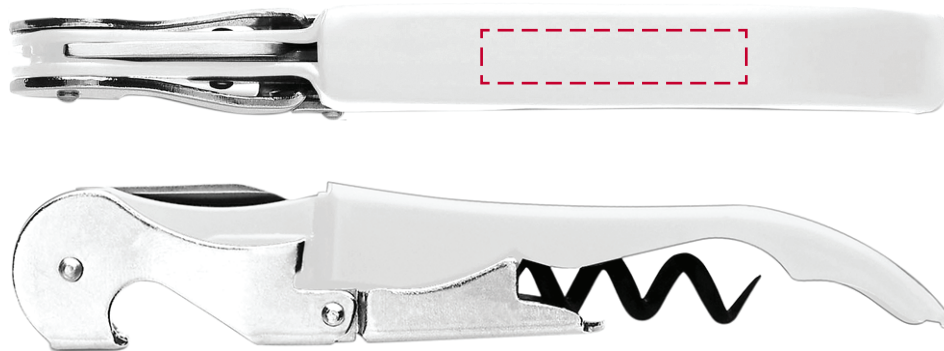

YOUR VISUAL PROOF

Order Reference xxxxxx
Date created xx/xx/xx
Created by xx

Product 194489
Colour White
Branding Spot colour

PANTONE® Colours

Artwork Advisories

It is the customer's responsibility to ensure that the proof is correct in all areas. Please be sure to double-check spelling, grammar, layout and design before approving artwork. **Due to the variation in monitor colours and adjustments, PDF proofs may not provide an accurate colour representation of the final product & printed work.** Once artwork is approved, your order will be processed based on the above unless any amendments are made. All orders are subject to our terms and conditions.

Please email all approvals/amends to your order processor.

Scale 100% Print area 35 x 7 mm Logo size xx x xxmm