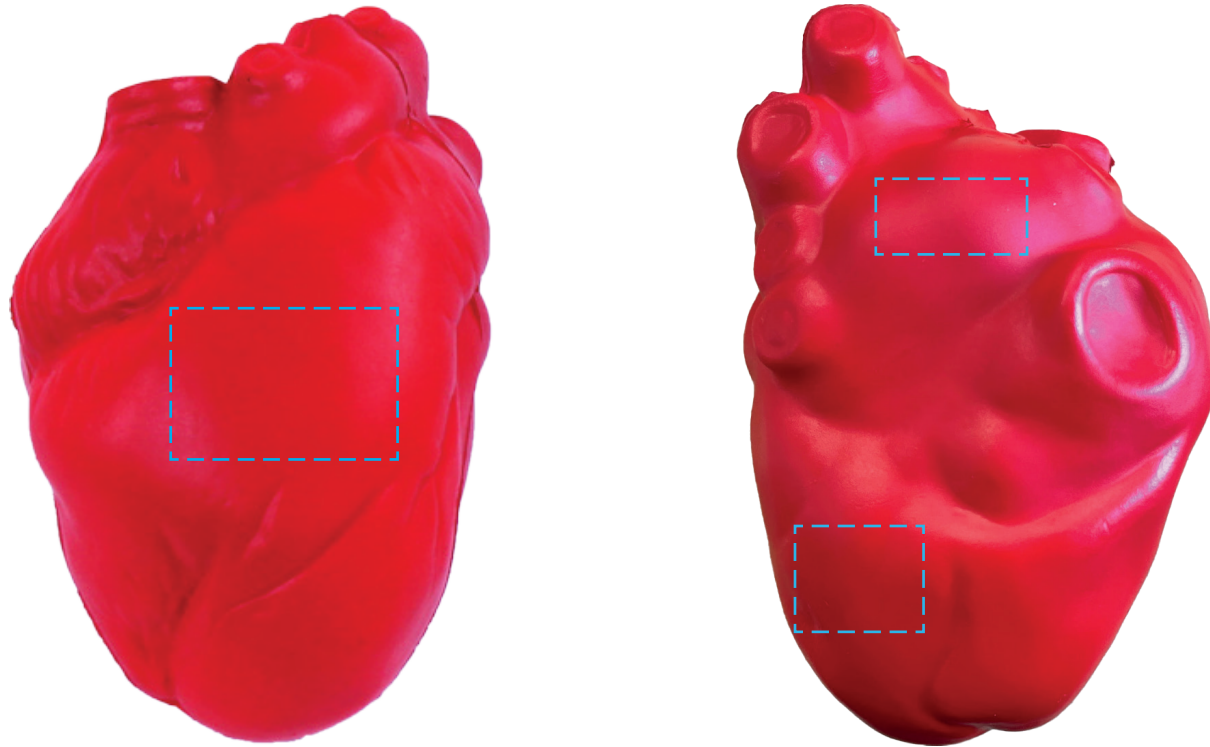

YOUR VISUAL PROOF

Order Reference xxxxxx
Date created xx/xx/xx
Created by xx

Product 181476
Colour Red
Branding Spot colour/Full colour

PANTONE® Colours

Artwork Advisories

It is the customer's responsibility to ensure that the proof is correct in all areas. Please be sure to double-check spelling, grammar, layout and design before approving artwork. Due to the variation in monitor colours and adjustments, PDF proofs may not provide an accurate colour representation of the final product & printed work. Once artwork is approved, your order will be processed based on the above unless any amendments are made. All orders are subject to our terms and conditions.

Please email all approvals/amends to your order processor.

Scale 100% Print area Front 30 x 20mm Back Top 20 x 10 mm Back Bottom 17 x 14 mm Logo size xx x xxmm