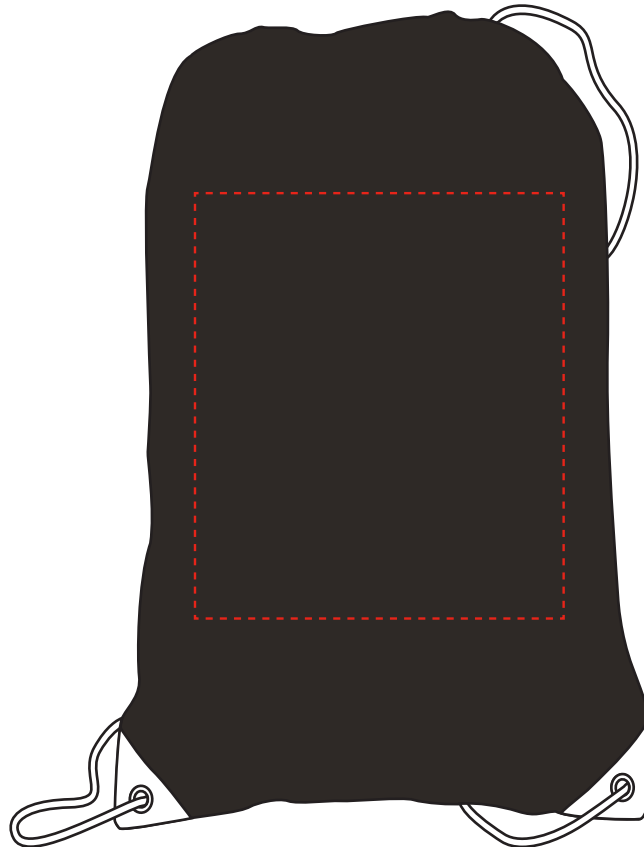

Order Reference xxxxxx
Date created xx/xx/xx
Created by xx

Quantity:
Version: 1

TM Product Code: 194738
Product Colour: Black / XXX

PRODUCT NOTES:

We stock this item in the following colours

The dashed line is to demonstrate print area and will not appear on your printed item

Branding Option : Full Colour (Transfer)

PANTONE REFERENCE(S)

 Full Colour Printing

ARTWORK SCALE 25%

Print Area: 225 x 195 mm

Logo size: xx x xx mm

Artwork Advisories:

Full colour printed colours may differ when printed to the final product.

When transfer printed an outline edge (keyline) may be visible.

Please check the following are correct

QUANTITY CORRECT PRODUCT and PRODUCT COLOUR PRINT SIZE and POSITION PRINT COLOUR SPELLING, PHONE NUMBERS, EMAILS and WEBSITES