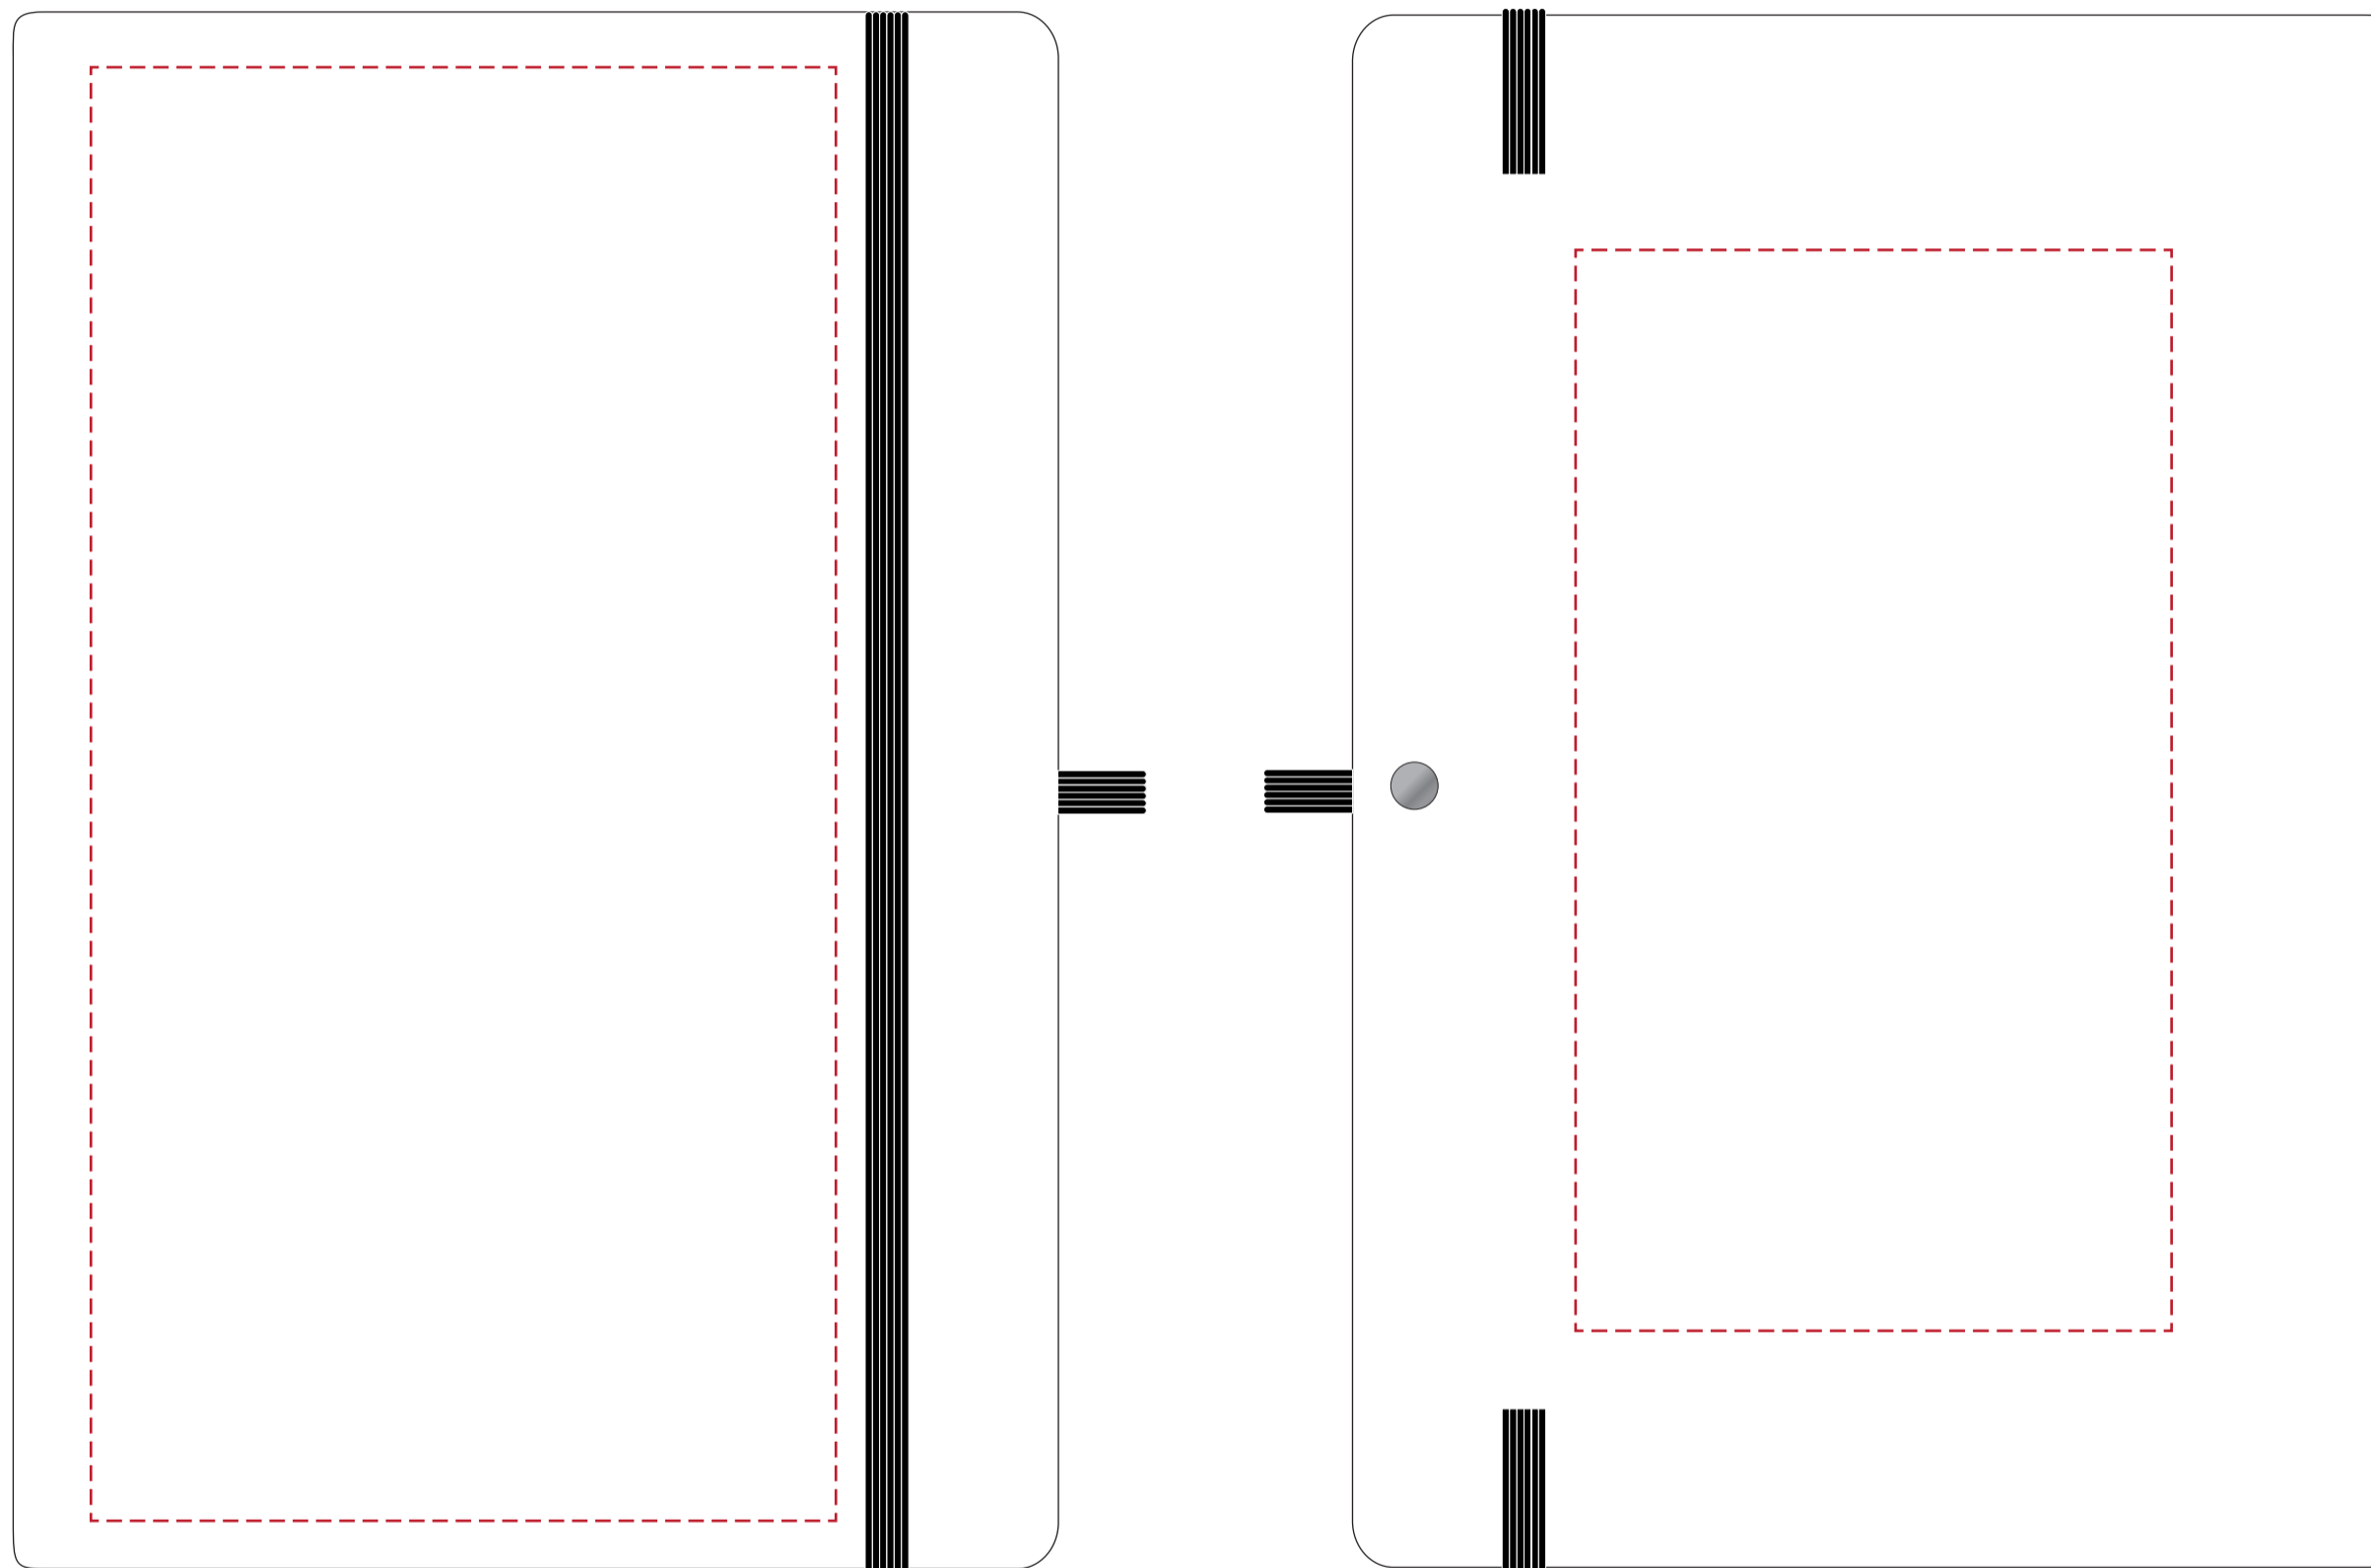

YOUR VISUAL PROOF

Order Reference xxxxxx
Date created xx/xx/xx
Created by xx

Front

Back

Product 195428
Colour Black
Branding Spot Colour

PANTONE® Colours

Artwork Advisories

It is the customer's responsibility to ensure that the proof is correct in all areas. Please be sure to double-check spelling, grammar, layout and design before approving artwork. Due to the variation in monitor colours and adjustments, PDF proofs may not provide an accurate colour representation of the final product & printed work. Once artwork is approved, your order will be processed based on the above unless any amendments are made. All orders are subject to our terms and conditions.

Please email all approvals/amends to your order processor.

Scale 100% Print area Front: 195mm x 100mm Back: 145mm x 80mm Logo size xx x xxmm