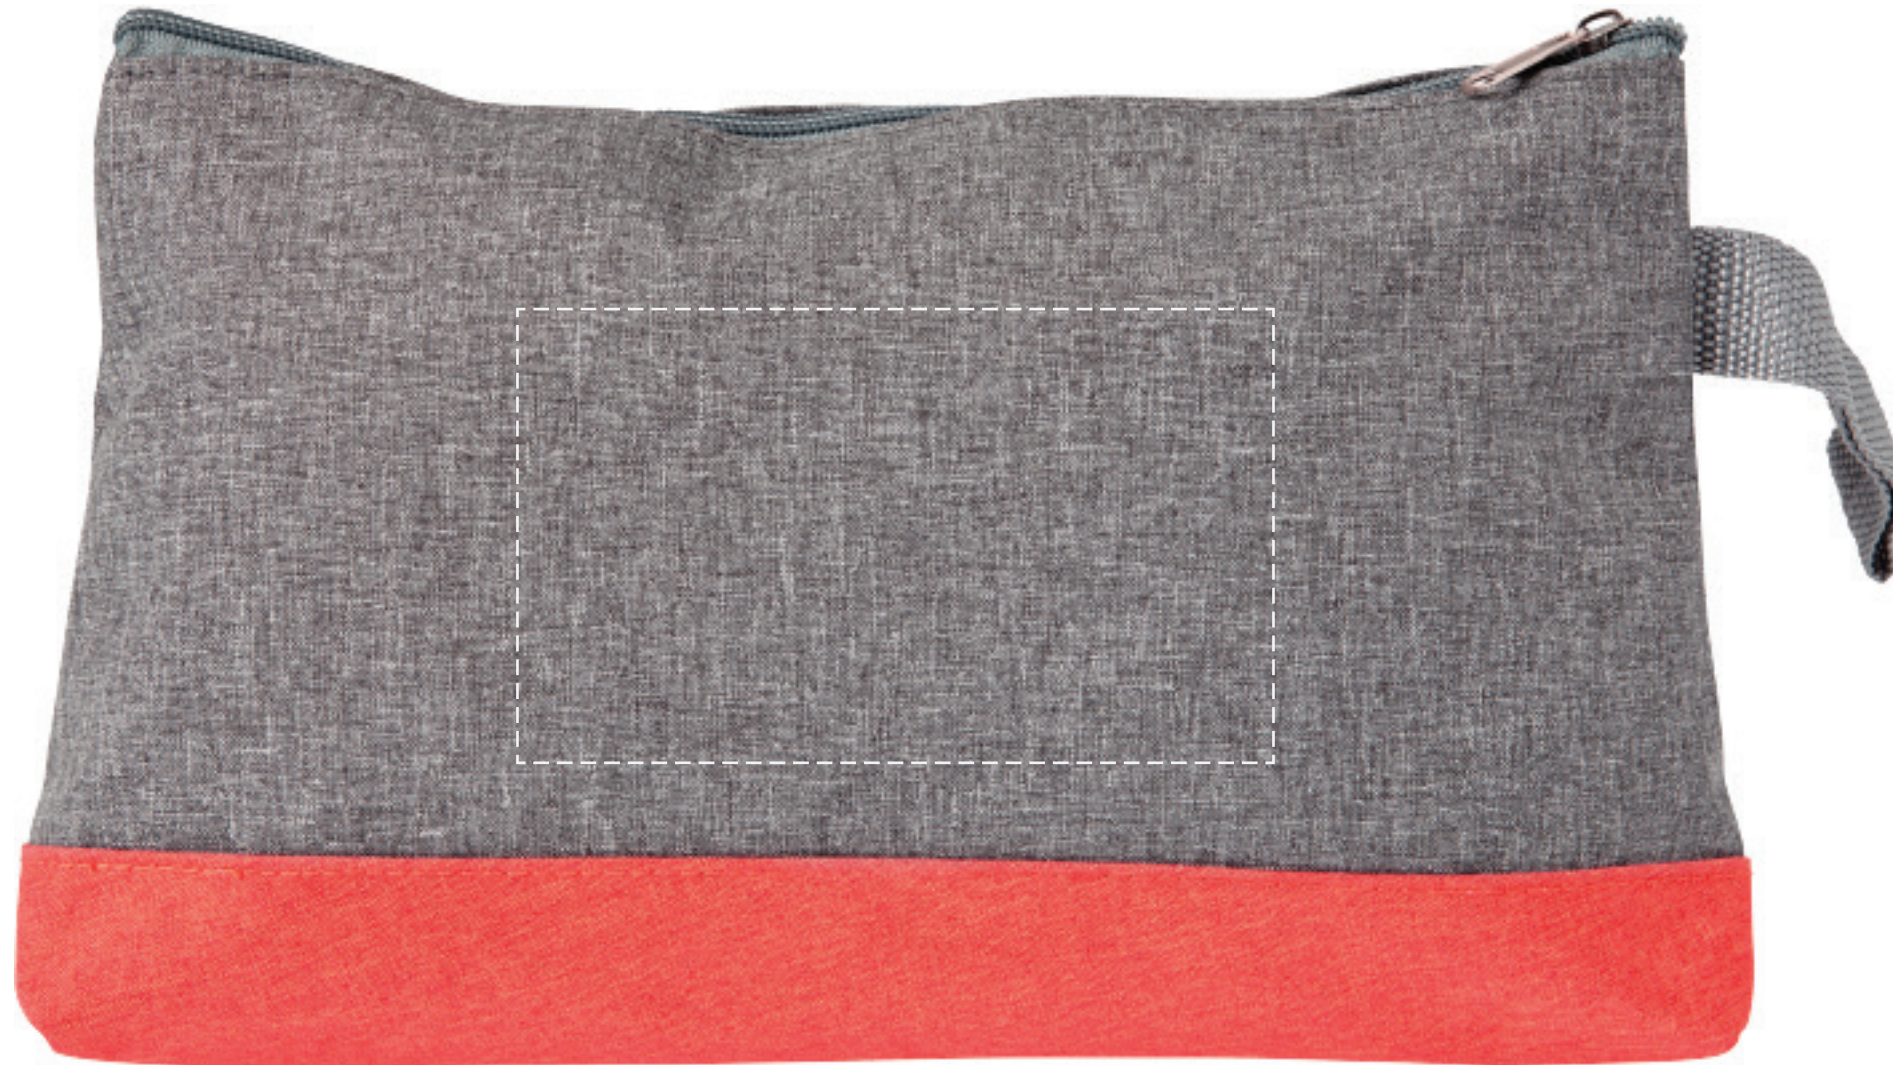

YOUR VISUAL PROOF

Scale 100% Print area 100 x 60 mm Logo size xx x xxmm

Order Reference xxxxxx
Date created xx/xx/xx
Created by xx

Product 195721
Colour Grey / Red
Branding Spot Colour (1 col. max)

PANTONE® Colours