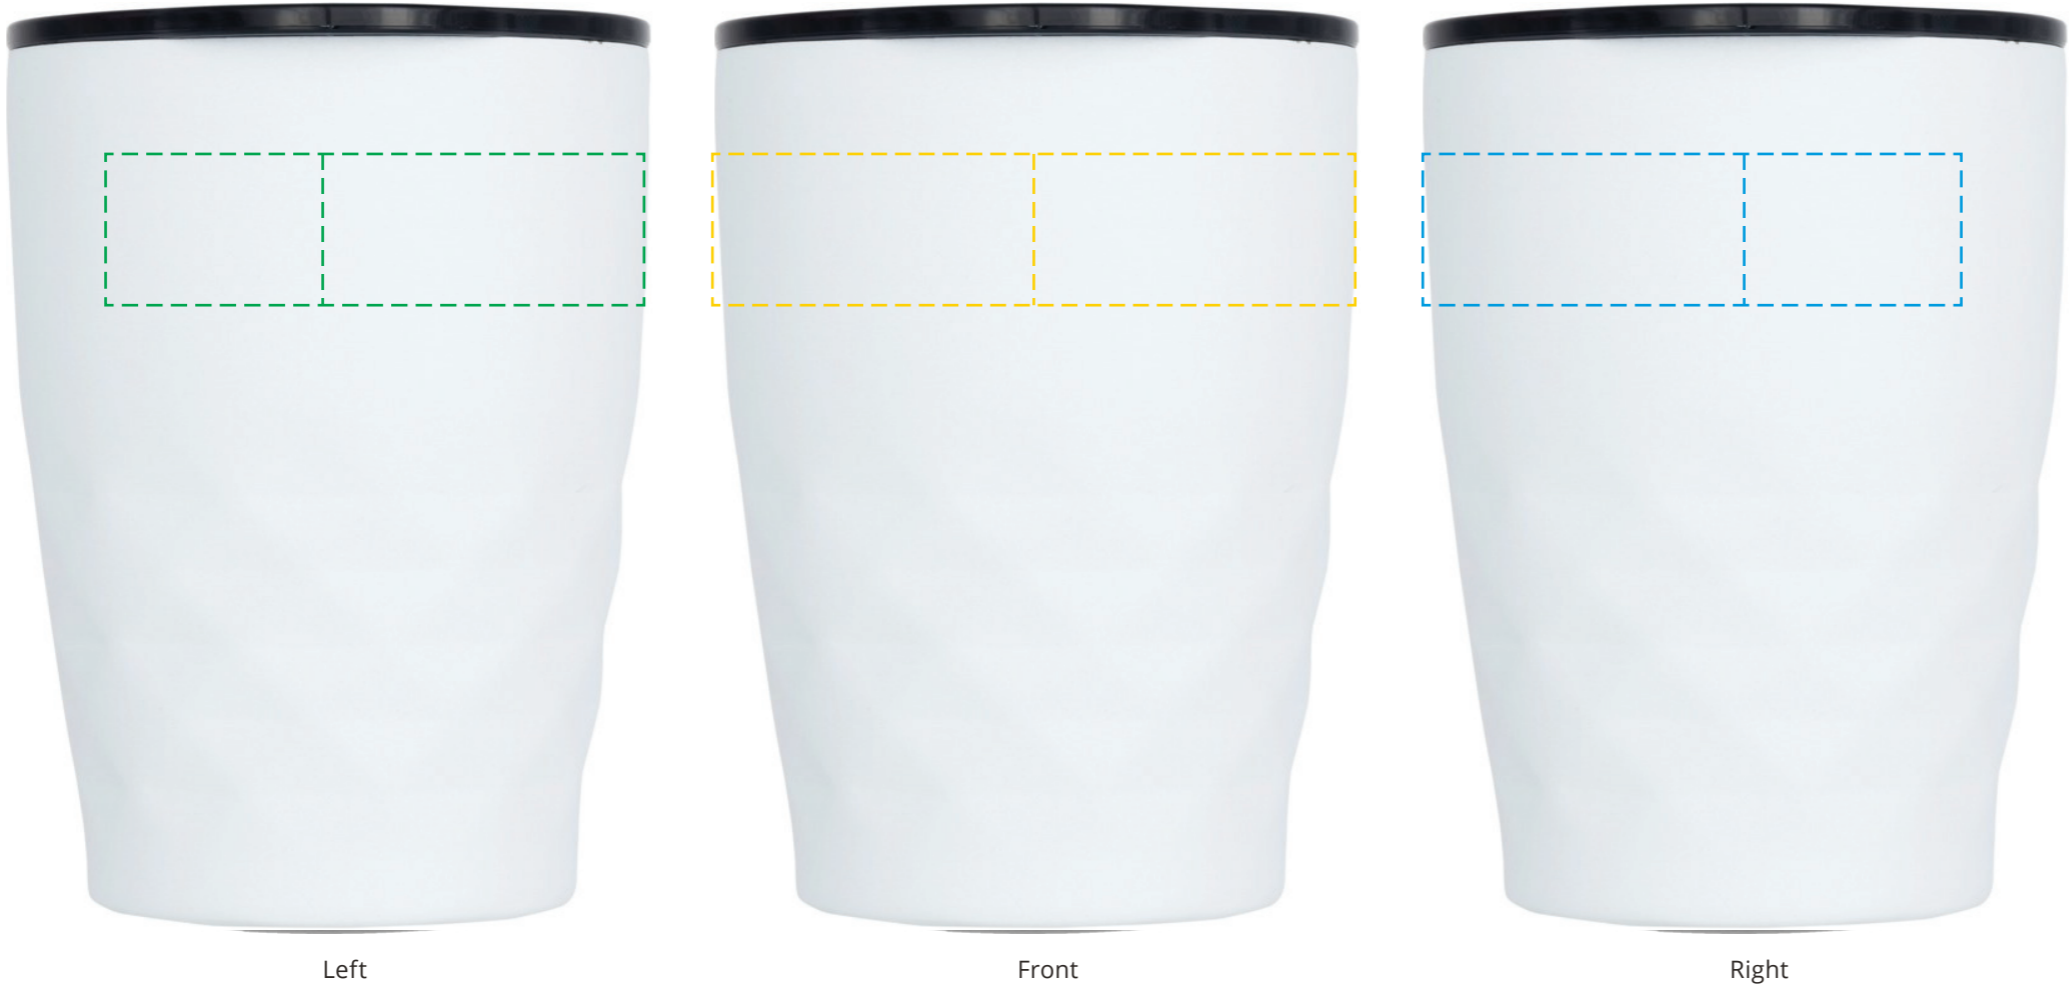

YOUR VISUAL PROOF (1 of 2)

Order Reference xxxxxx
Date created xx/xx/xx
Created by xx

Product 195793
Colour White
Branding Spot Colour (1 col. max)

PANTONE® Colours

Artwork Advisories

This template is not to scale and is to be used as a guide for print and positioning only.

Print area 170 x 20 mm
Logo size xx x xx mm
Branding Spot Colour (1 col. max)

Visual scale 100%