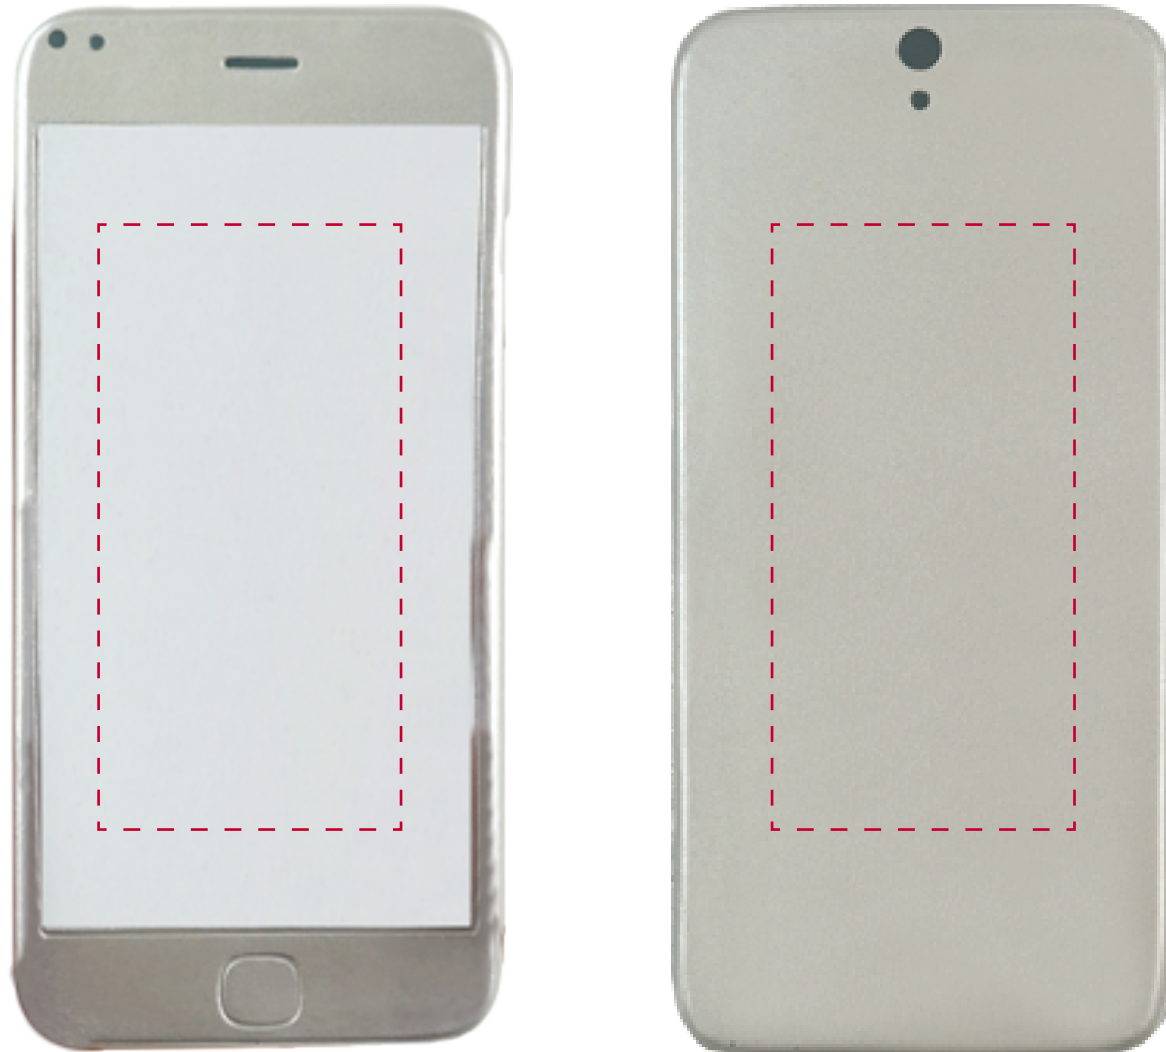

YOUR VISUAL PROOF

Scale 100% Print area 80 x 40mm Logo size xx x xxmm

Order Reference xxxxxx
Date created xx/xx/xx
Created by xx

Product 195878
Colour Silver / Off White
Branding Spot colour/Full colour

PANTONE® Colours