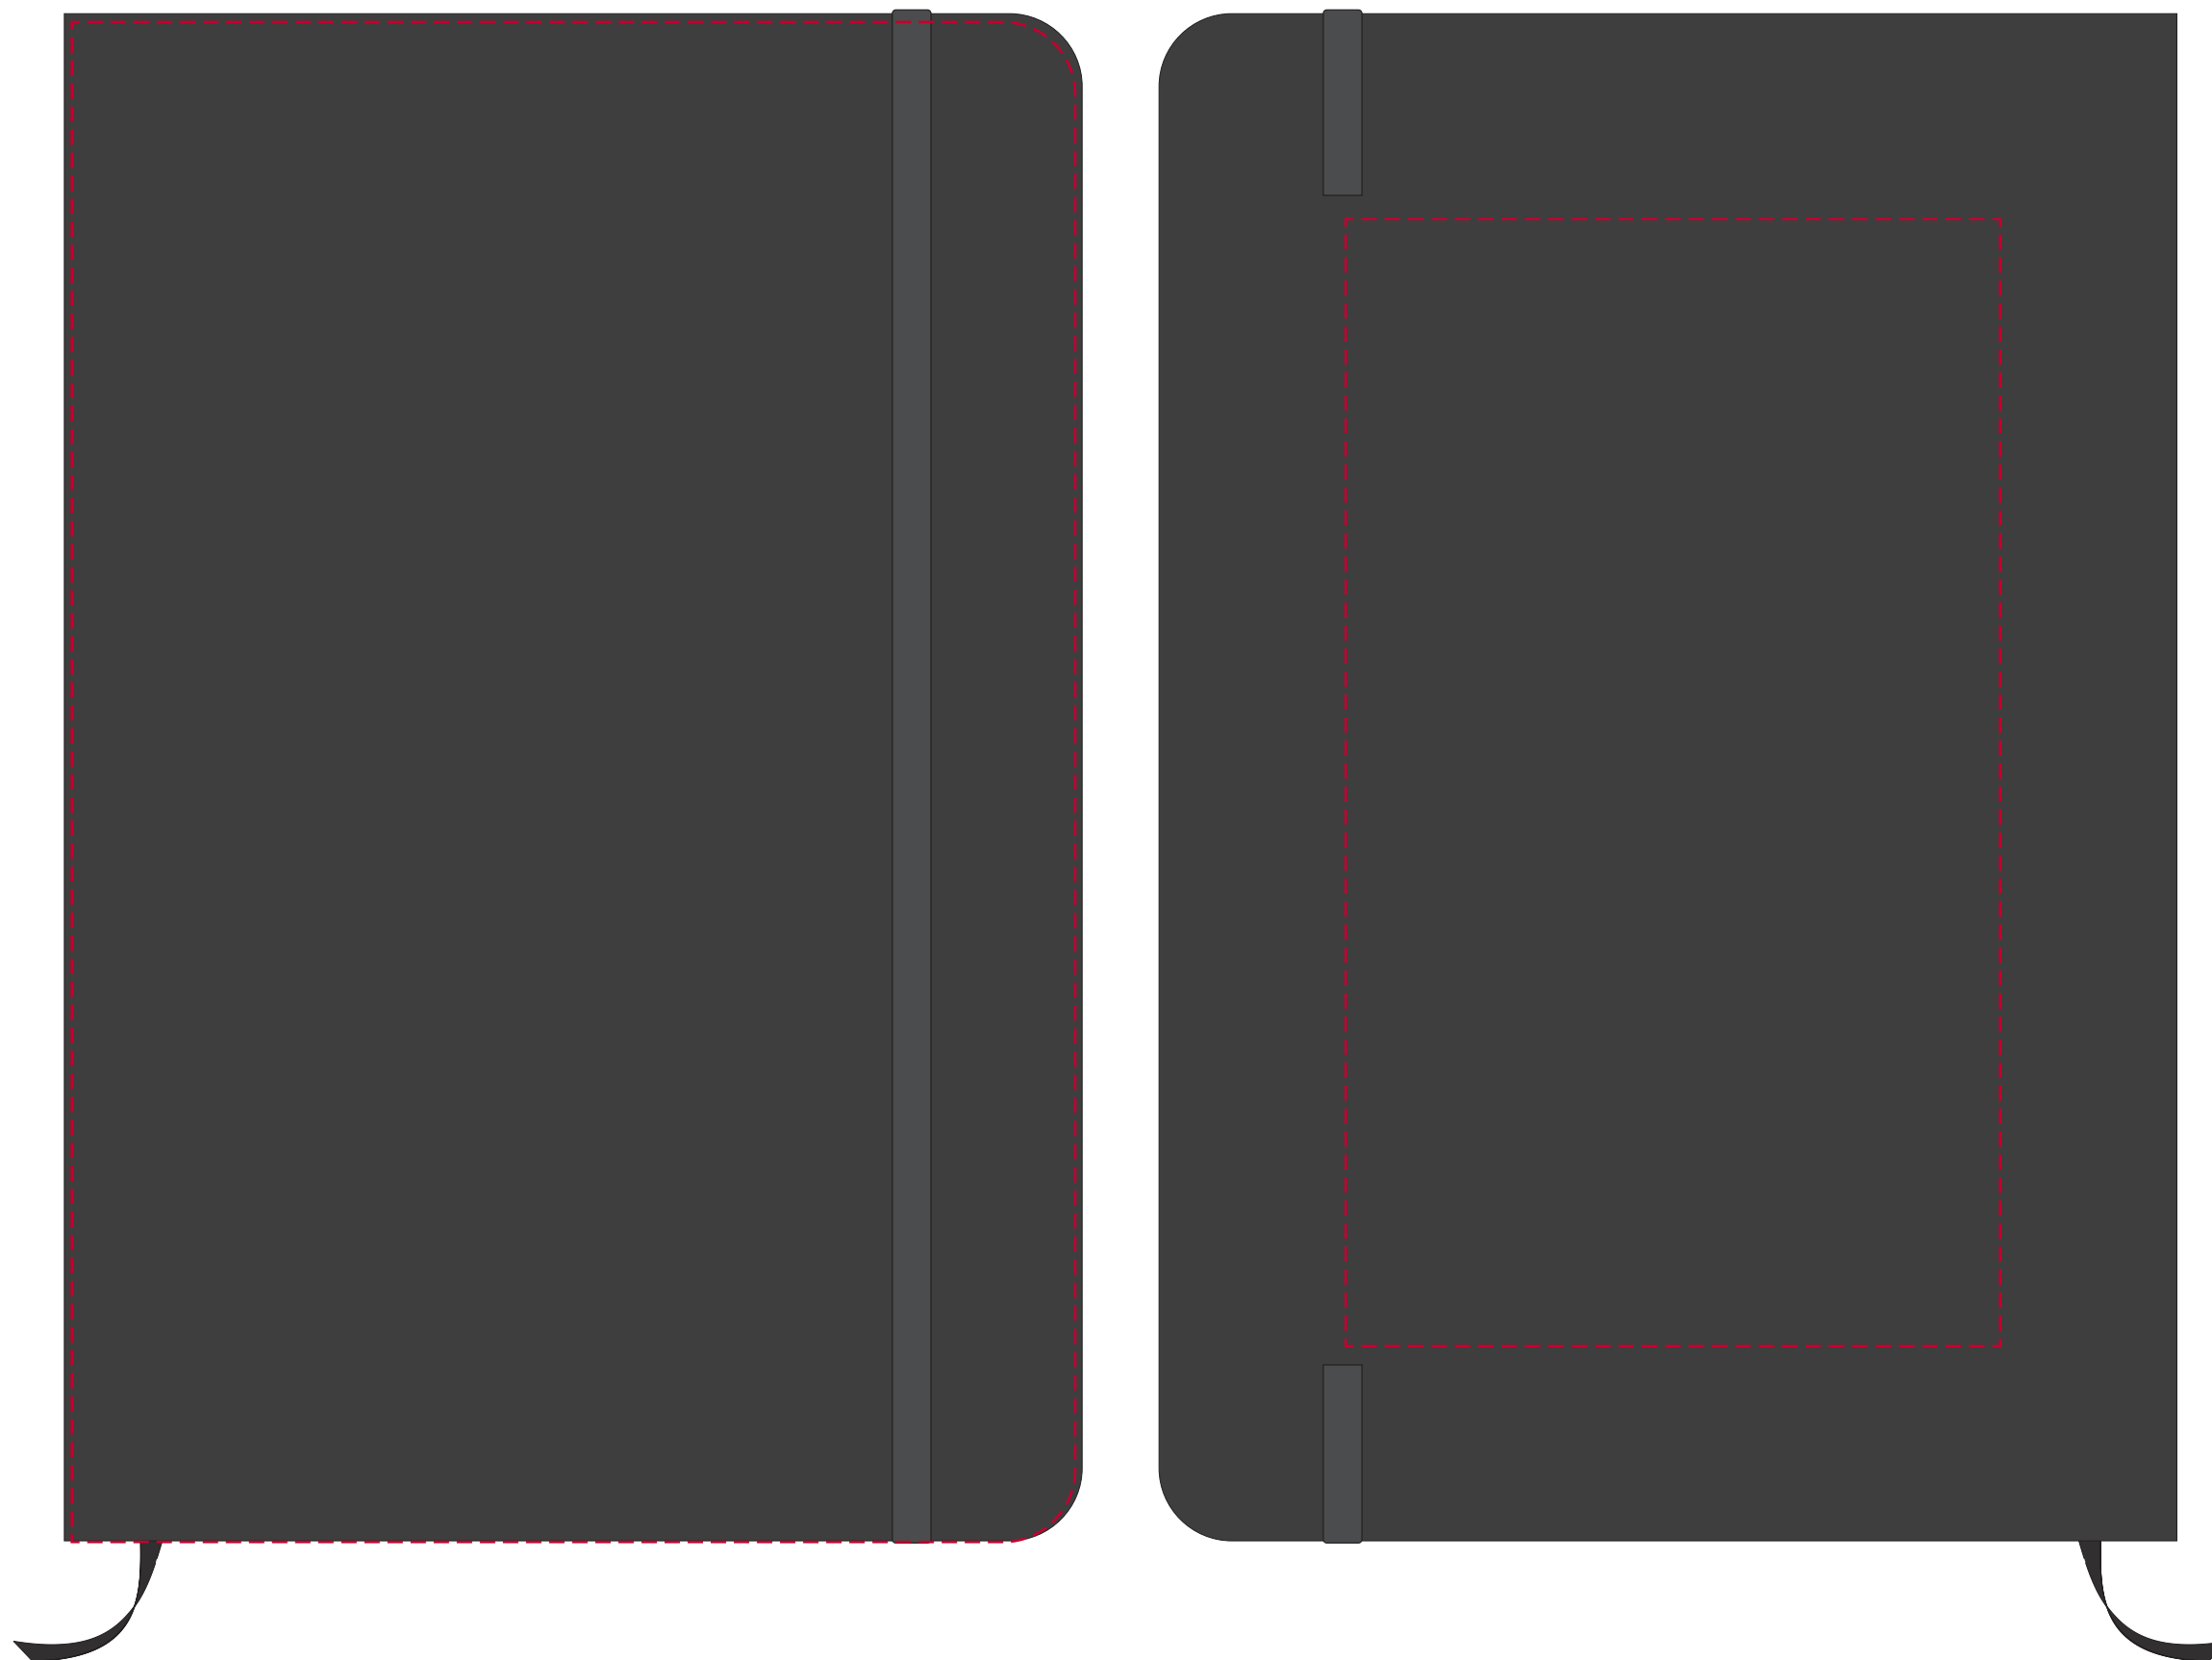

YOUR VISUAL PROOF

Scale 100%

Print area 138 x 209 mm (front) 90 x 155mm

Logo size xx x xxmm

Order Reference xxxxxx
Date created xx/xx/xx
Created by xx

Product 196133
Colour Black
Branding Full Colour

Artwork Advisories

It is the customer's responsibility to ensure that the proof is correct in all areas. Please be sure to double-check spelling, grammar, layout and design before approving artwork. **Due to the variation in monitor colours and adjustments, PDF proofs may not provide an accurate colour representation of the final product & printed work.** Once artwork is approved, your order will be processed based on the above unless any amendments are made. All orders are subject to our terms and conditions.