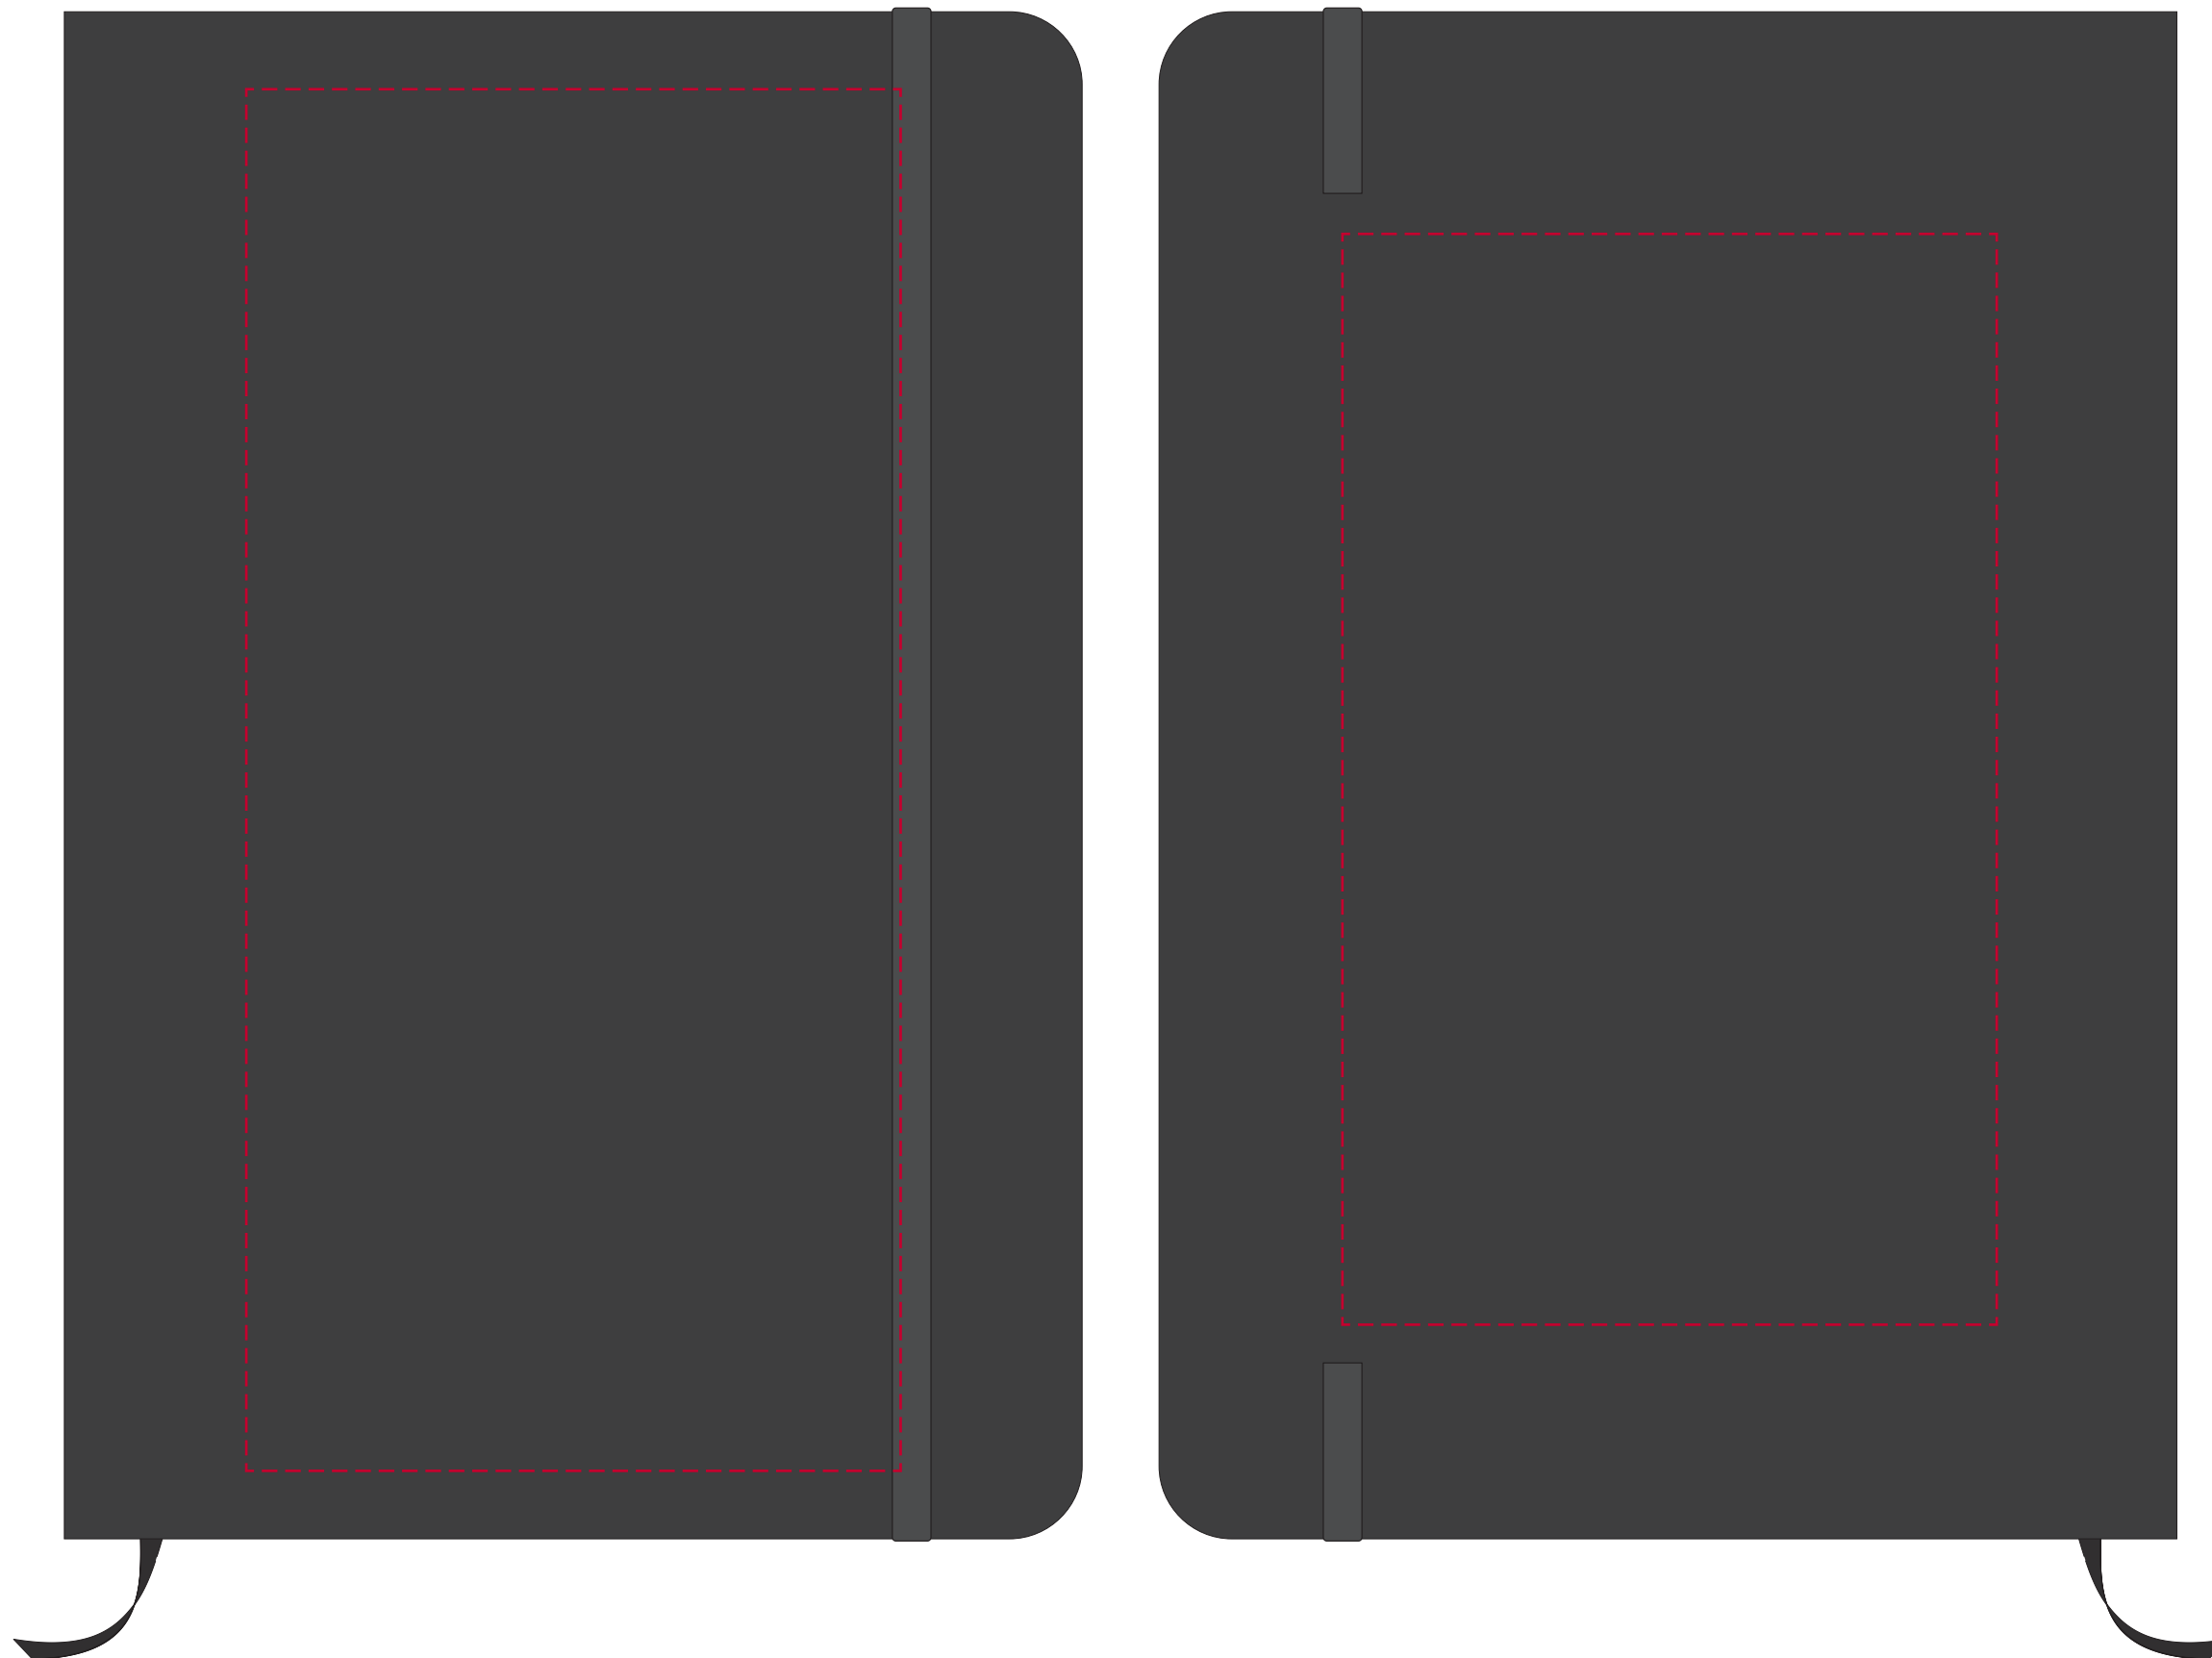

YOUR VISUAL PROOF

Scale 100% **Print area** Front 90 x 190 mm Back 90 x 150 mm **Logo size** xx x xxmm

Order Reference xxxxxx
Date created xx/xx/xx
Created by xx

Product 196133
Colour Black
Branding Spot Colour (1 col. max)

PANTONE® Colours

Artwork Advisories

It is the customer's responsibility to ensure that the proof is correct in all areas. Please be sure to double-check spelling, grammar, layout and design before approving artwork. **Due to the variation in monitor colours and adjustments, PDF proofs may not provide an accurate colour representation of the final product & printed work.** Once artwork is approved, your order will be processed based on the above unless any amendments are made. All orders are subject to our terms and conditions.