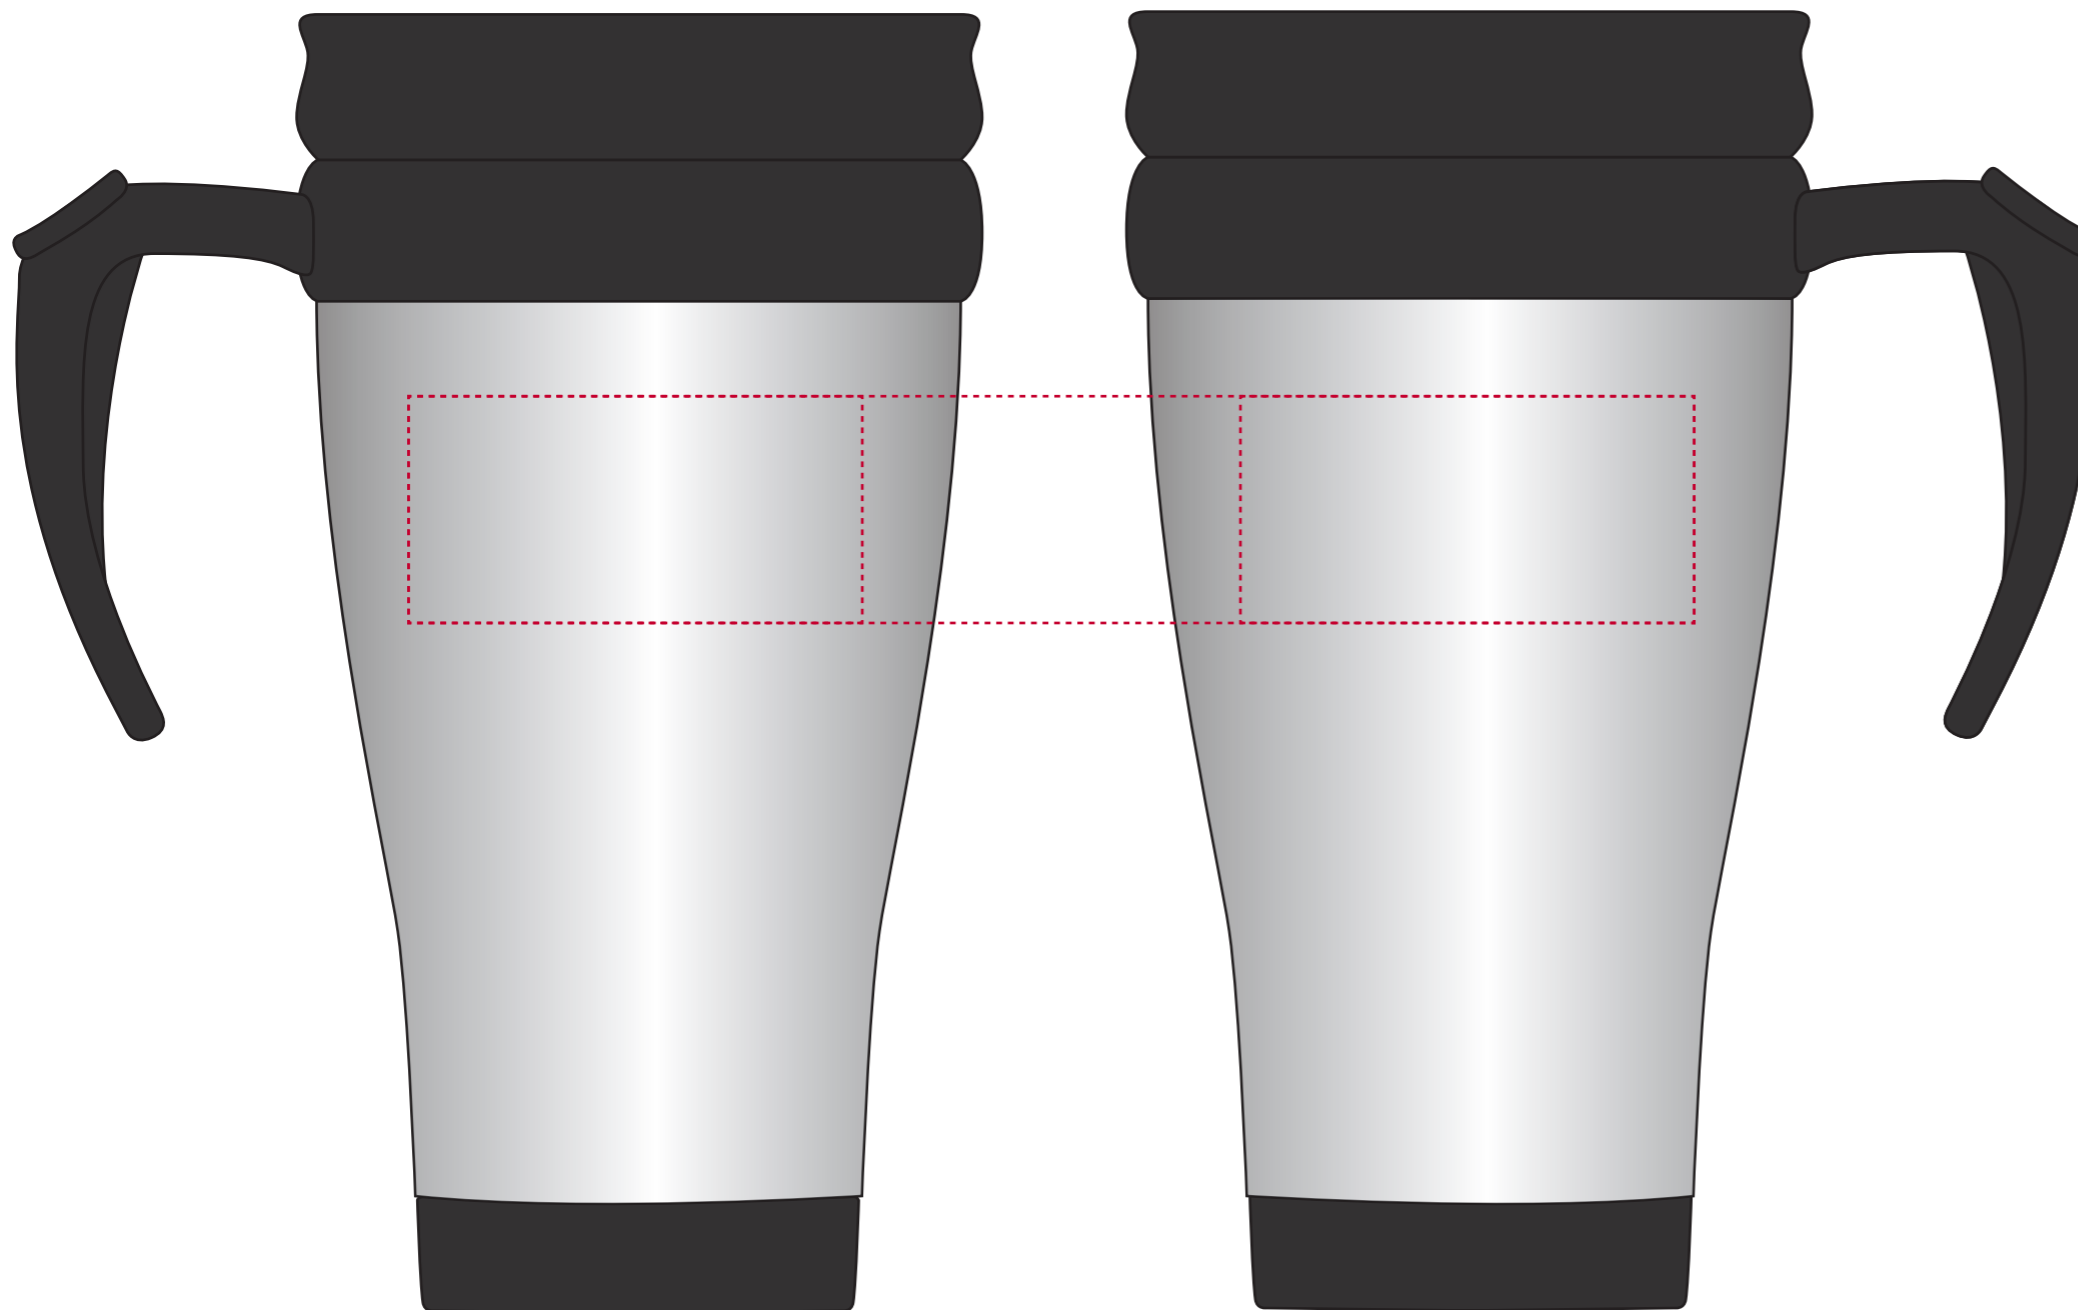

YOUR VISUAL PROOF

Scale 100% Print area 170 x 30 mm Logo size xx x xx mm

Order Reference xxxxxxxx
Date created xx/xx/xx
Created by xx

Product 195128
Colour Silver / Black
Branding Spot colour

PANTONE® Colours