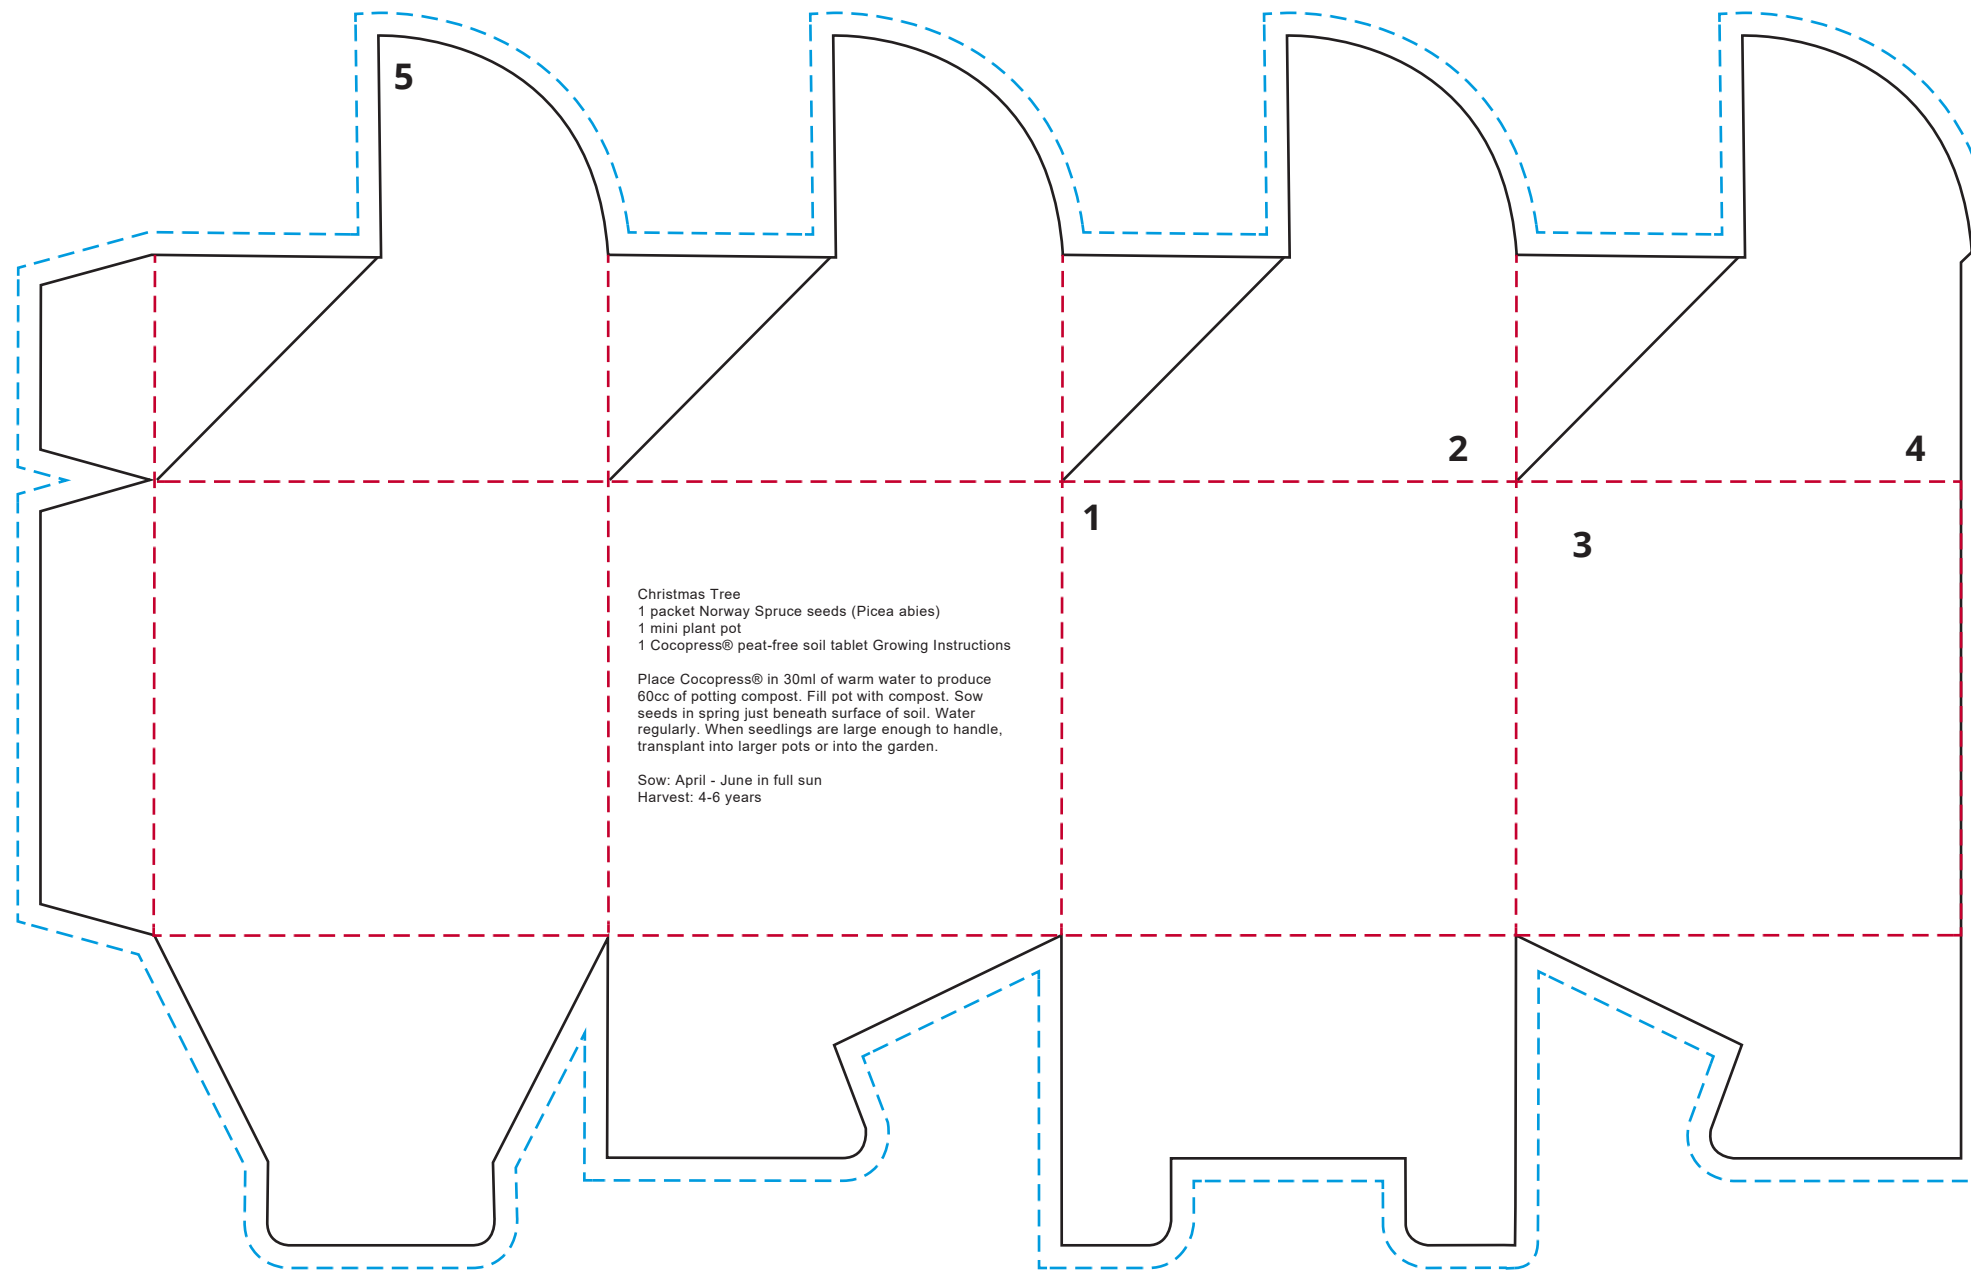

YOUR VISUAL PROOF (2 of 2)

Order Reference xxxxxx
Date created xx/xx/xx
Created by xx

Print area All Over Print
Logo size xx x xxmm
Branding Full Colour

- --- Bleed Area
- Cut Line
- --- Fold Line

**Match the numbers on each panel to the warped image on page 1.
Clip and copy artwork.**

Visual scale 100%.