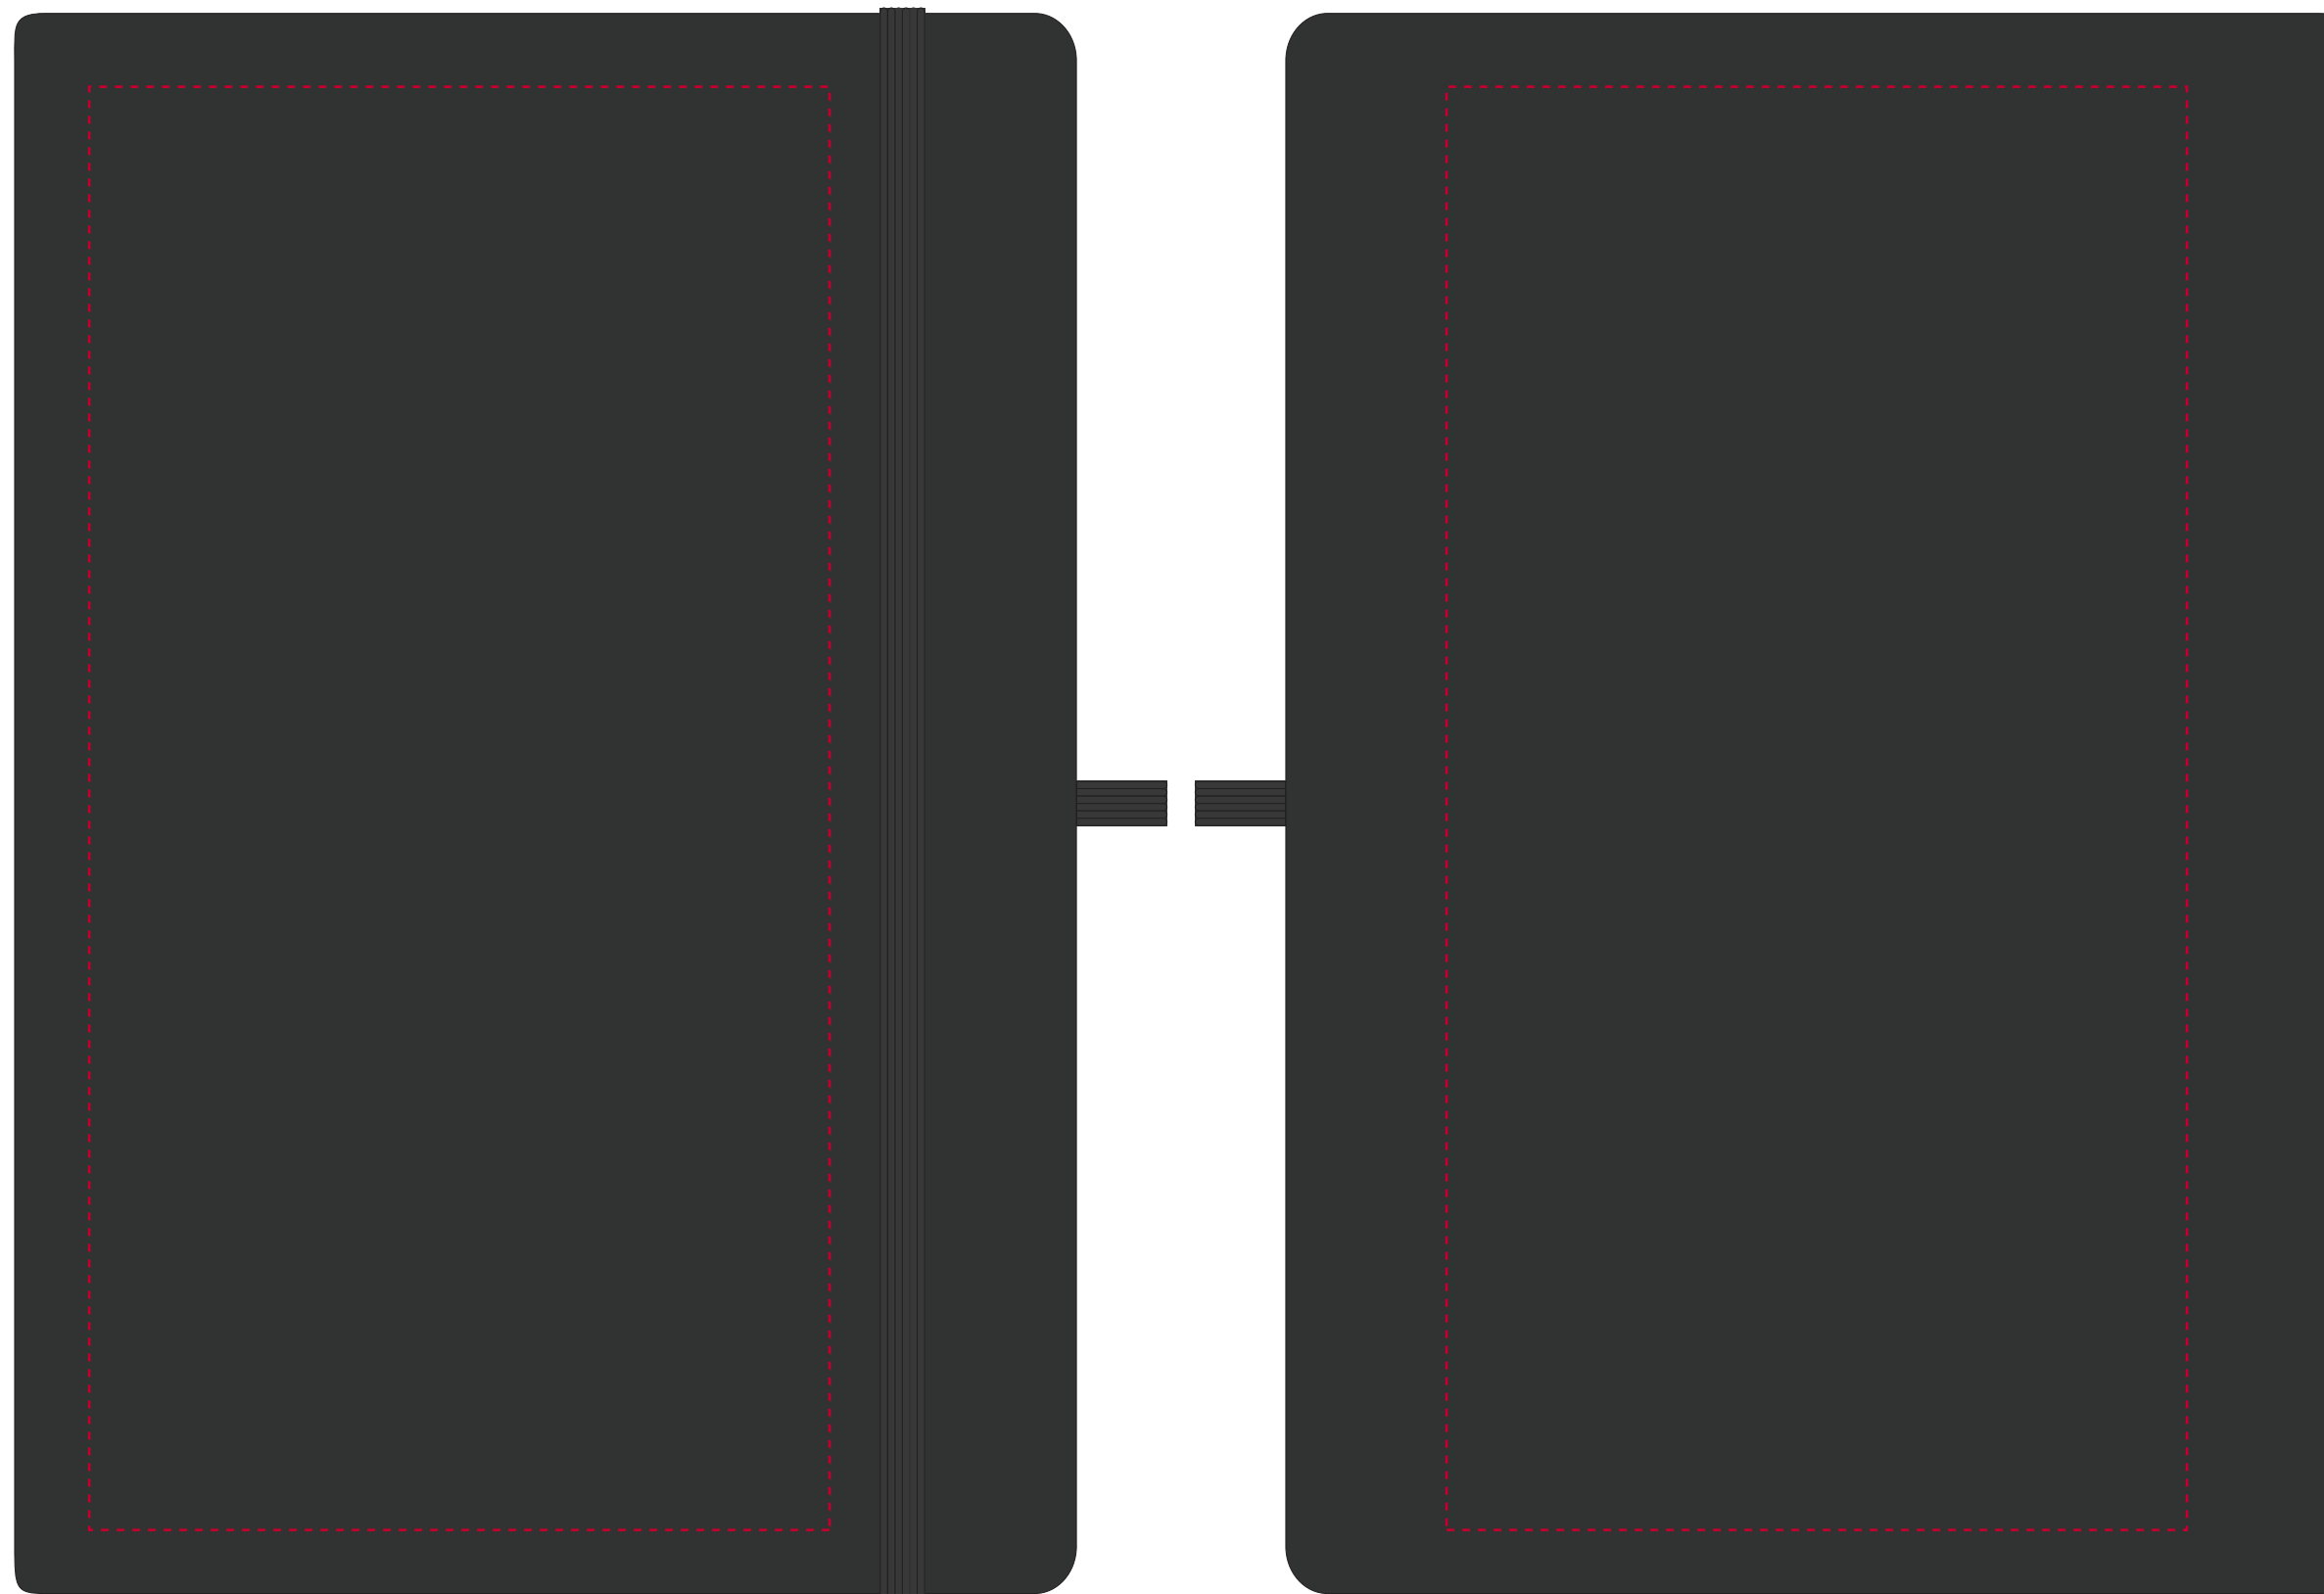

YOUR VISUAL PROOF

Order Reference xxxxxx
Date created xx/xx/xx
Created by xx

Front

Back

Visual scale 100%. Print area 195 x 100mm (front and back) Logo size xx x xx mm

Product 196680
Colour Black
Branding Spot colour

PANTONE® Colours

Artwork Advisories

It is the customer's responsibility to ensure that the proof is correct in all areas. Please be sure to double-check spelling, grammar, layout and design before approving artwork. **Due to the variation in monitor colours and adjustments, PDF proofs may not provide an accurate colour representation of the final product & printed work.** Once artwork is approved, your order will be processed based on the above unless any amendments are made. All orders are subject to our terms and conditions.

Please email all approvals/amends to your order processor.

YOUR VISUAL PROOF

Order Reference xxxxxx
Date created xx/xx/xx
Created by xx

Product 196680
Colour Black
Branding Full colour

Artwork Advisories

Full colour printed colours may differ when printed to the final product.

Please email all approvals/amends to your order processor.

Scale 100% Print area 50 x 7mm Logo size xx x xxmm