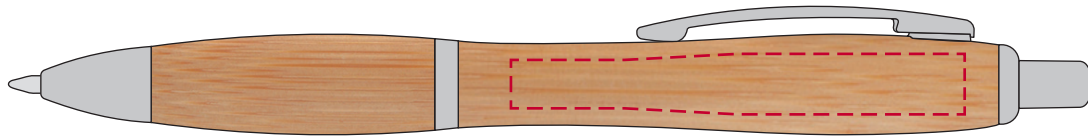

YOUR VISUAL PROOF

Order Reference	xxxxxx
Date created	xx/xx/xx
Created by	xx

Product	196723
Colour	Chrome
Branding	Spot colour/Full Colour

PANTONE® Colours

Artwork Advisories

It is the customer's responsibility to ensure that the proof is correct in all areas. Please be sure to double-check spelling, grammar, layout and design before approving artwork. Due to the variation in monitor colours and adjustments, PDF proofs may not provide an accurate colour representation of the final product & printed work. Once artwork is approved, your order will be processed based on the above unless any amendments are made. All orders are subject to our terms and conditions.

Please email all approvals/amends to your order processor.

Scale 100% Print area 60 x 6-8 mm Logo size xx x xxmm