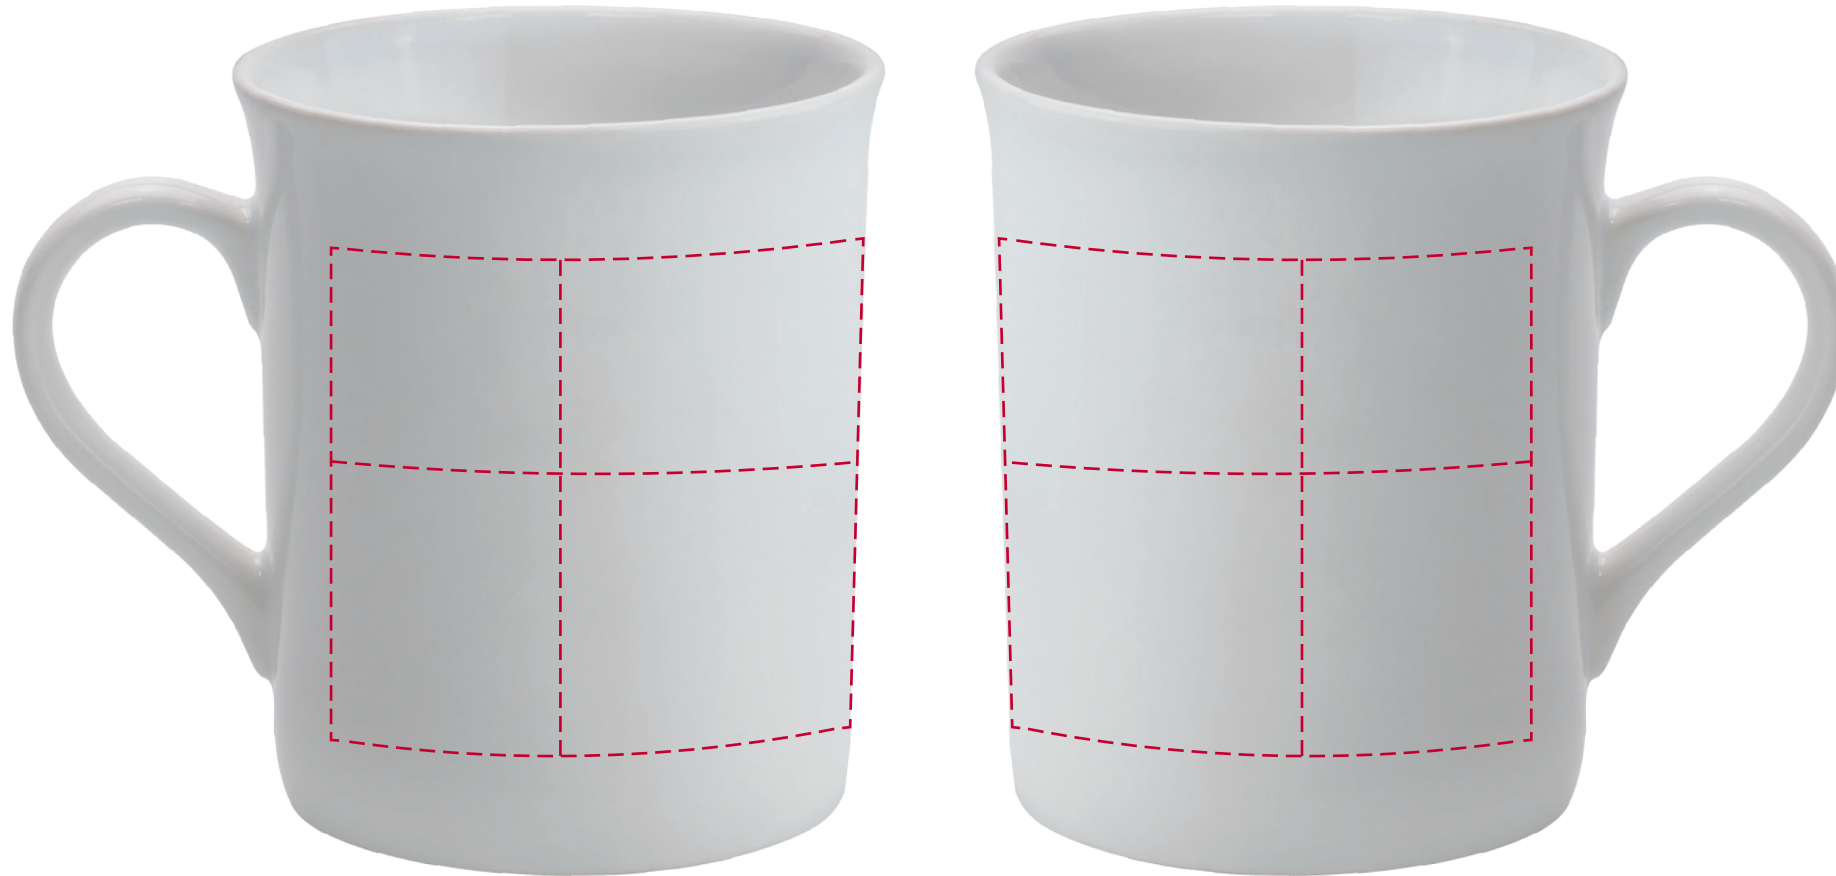

YOUR VISUAL PROOF (1 of 2)

Order Reference	xxxxxx
Date created	xx/xx/xx
Created by	xx

Product	7011207
Colour	White
Branding	Spot Colour

PANTONE® Colours

Artwork Advisories

This template is not to scale and is to be used as a guide for print size & positioning only.

Print area 185 x 65 mm
Logo size xx x xx mm
Branding Spot Colour

Visual scale 100%.