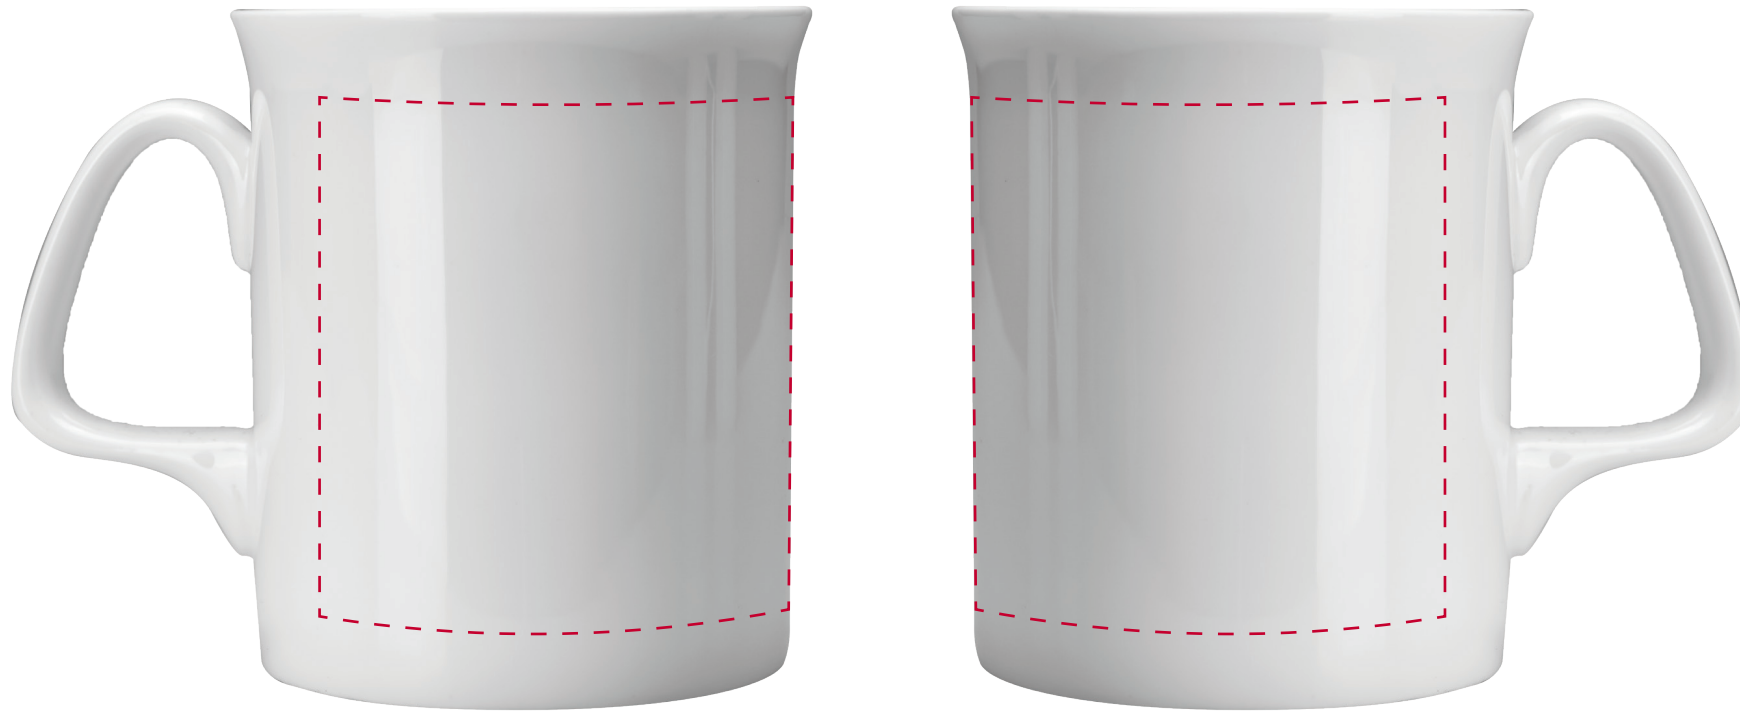

YOUR VISUAL PROOF (1 of 2)

Order Reference xxxxxxxx
Date created xx/xx/xxxx
Created by xx

Product 701234
Colour White
Branding Spot colour (Direct)

PANTONE® Colours

Artwork Advisories

This visual is to be used as a guide for approximate print size & positioning only. With direct print there could be movement of up to 2mm in any direction.

Print area 185 x 70 mm
Logo size xxx x xxx
Branding Spot colour (Direct)

Visual scale 100%.