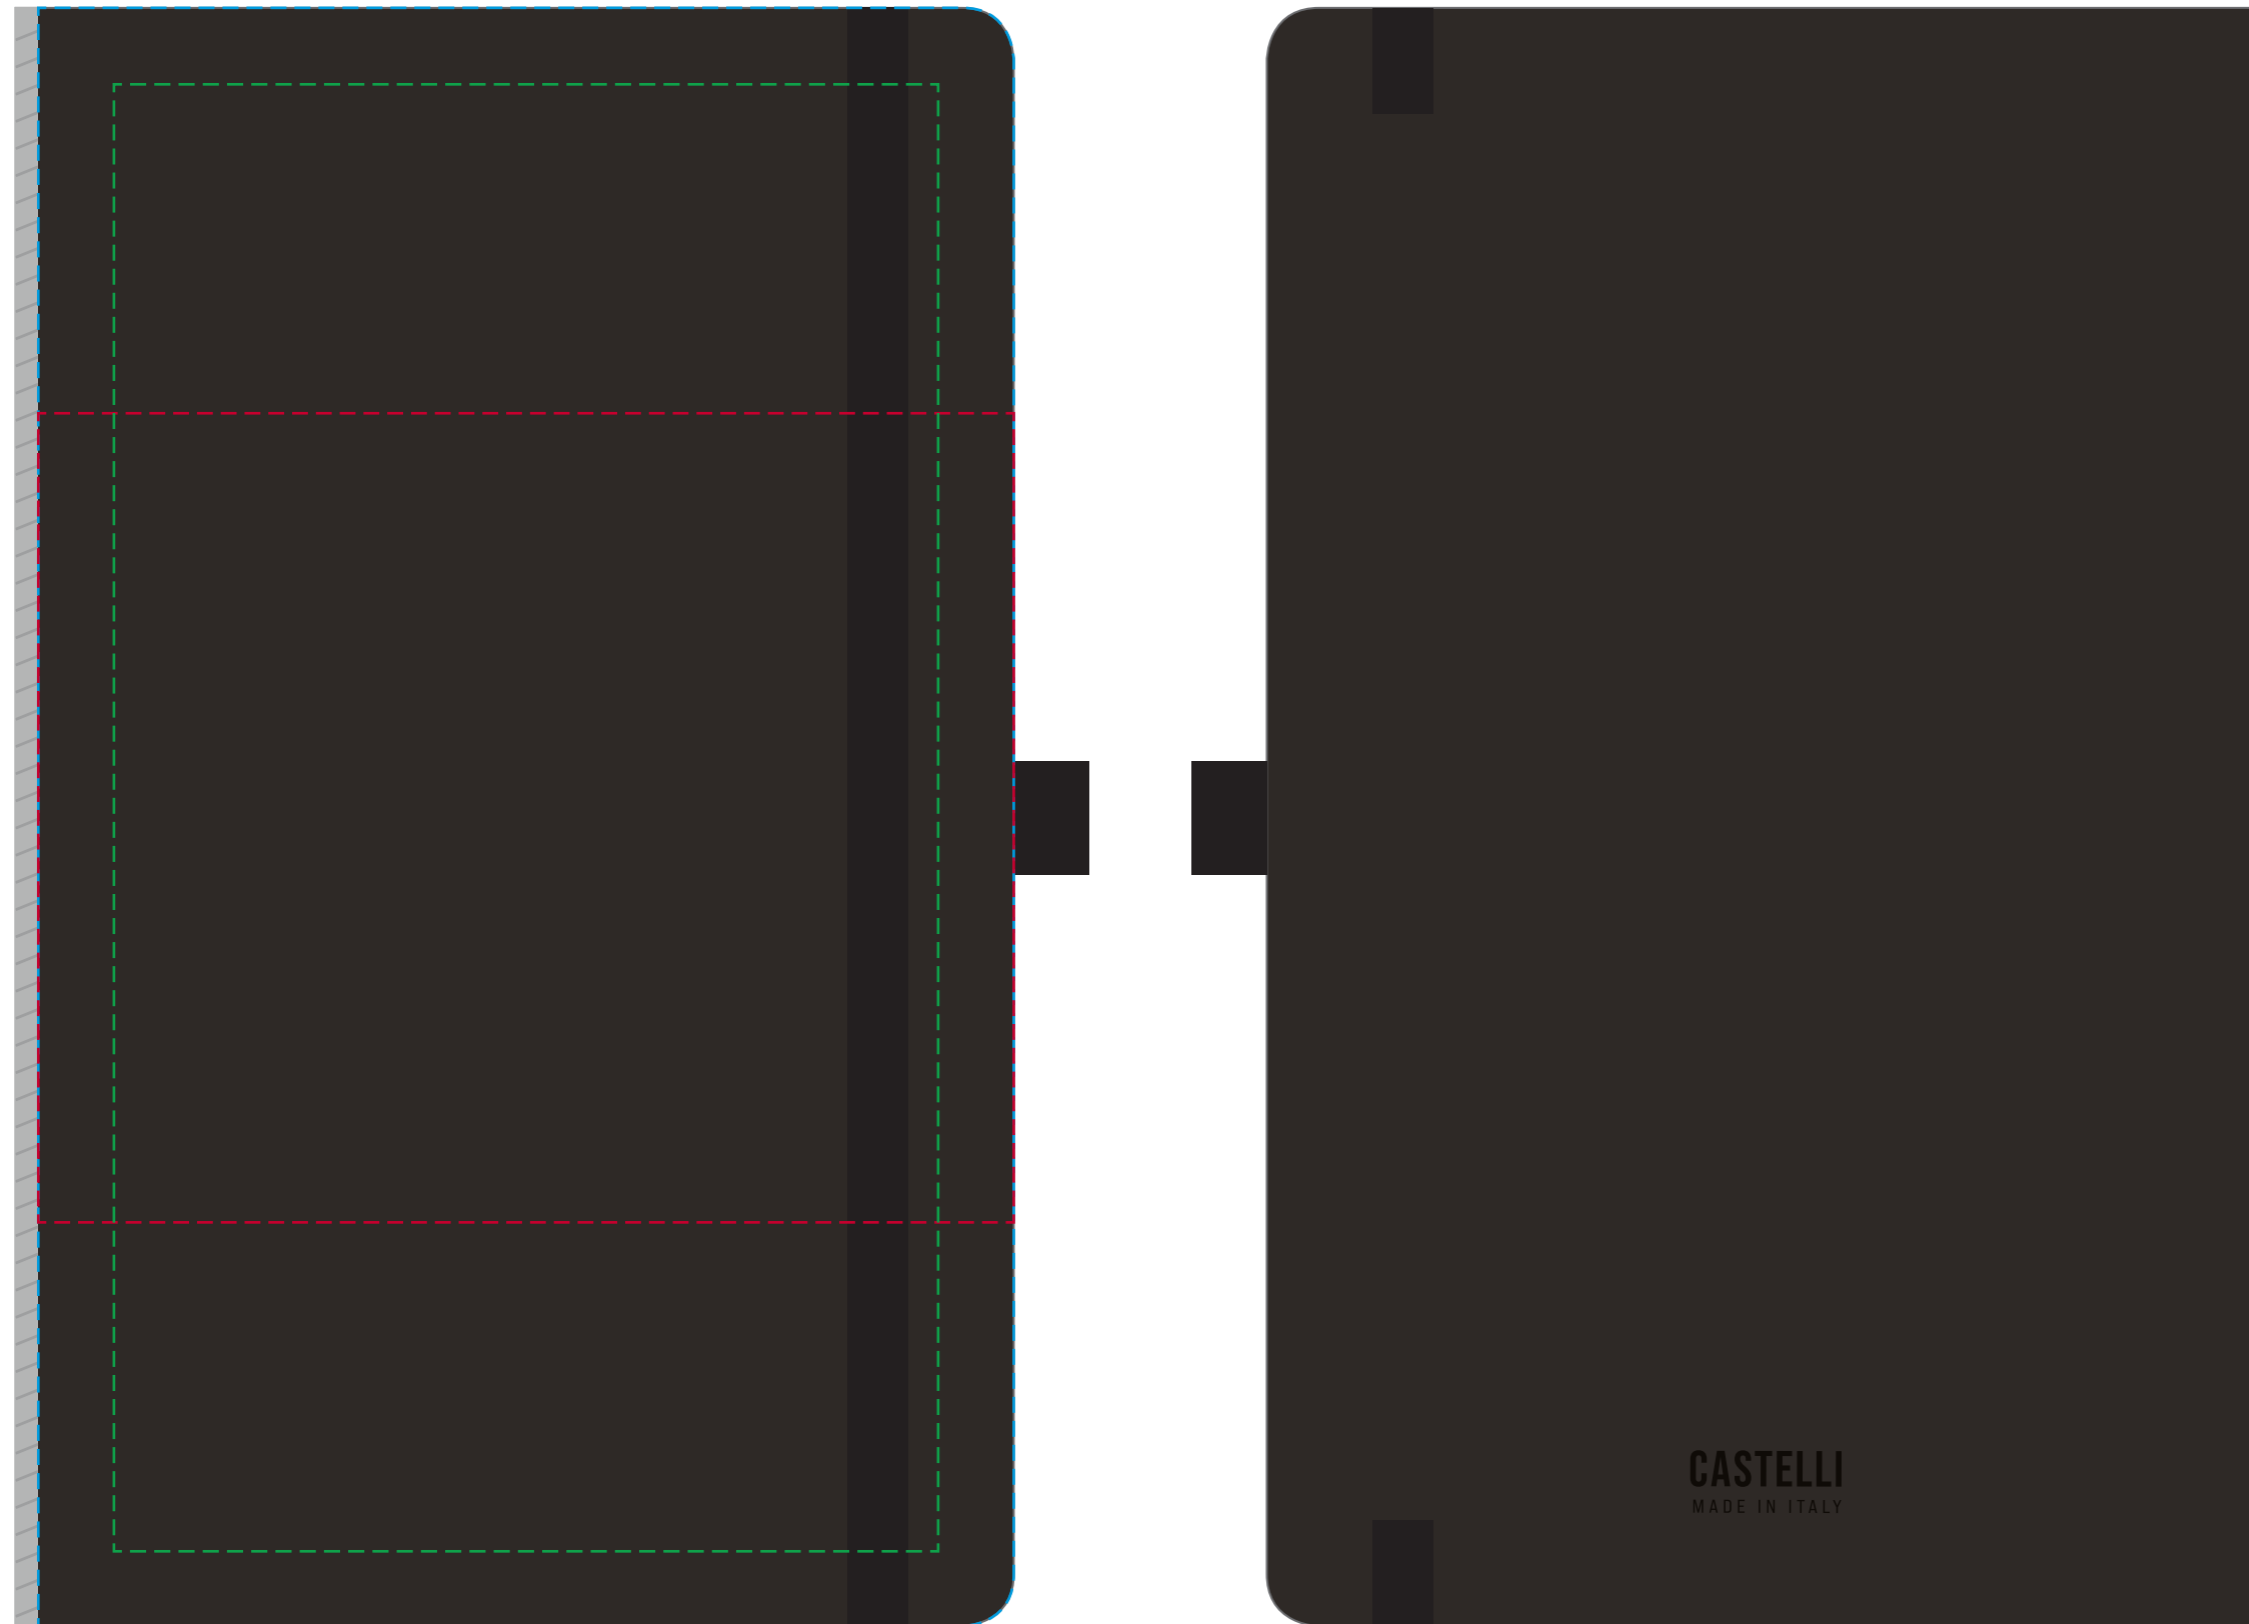

YOUR VISUAL PROOF

- Safe text area
- Print area
- Print area can go anywhere within this boundary
- ▨ No print area

Scale 100% Print area 129 x 107 mm Logo size xx x xx mm

Order Reference xxxxxx
Date created xx/xx/xx
Created by xx

Product 194148
Colour Black
Branding Full Colour

Artwork Advisories

Full colour printed colours may differ when printed to the final product.

It is the customer's responsibility to ensure that the proof is correct in all areas. Please be sure to double-check spelling, grammar, layout and design before approving artwork. Due to the variation in monitor colours and adjustments, PDF proofs may not provide an accurate colour representation of the final product & printed work. Once artwork is approved, your order will be processed based on the above unless any amendments are made. All orders are subject to our terms and conditions.