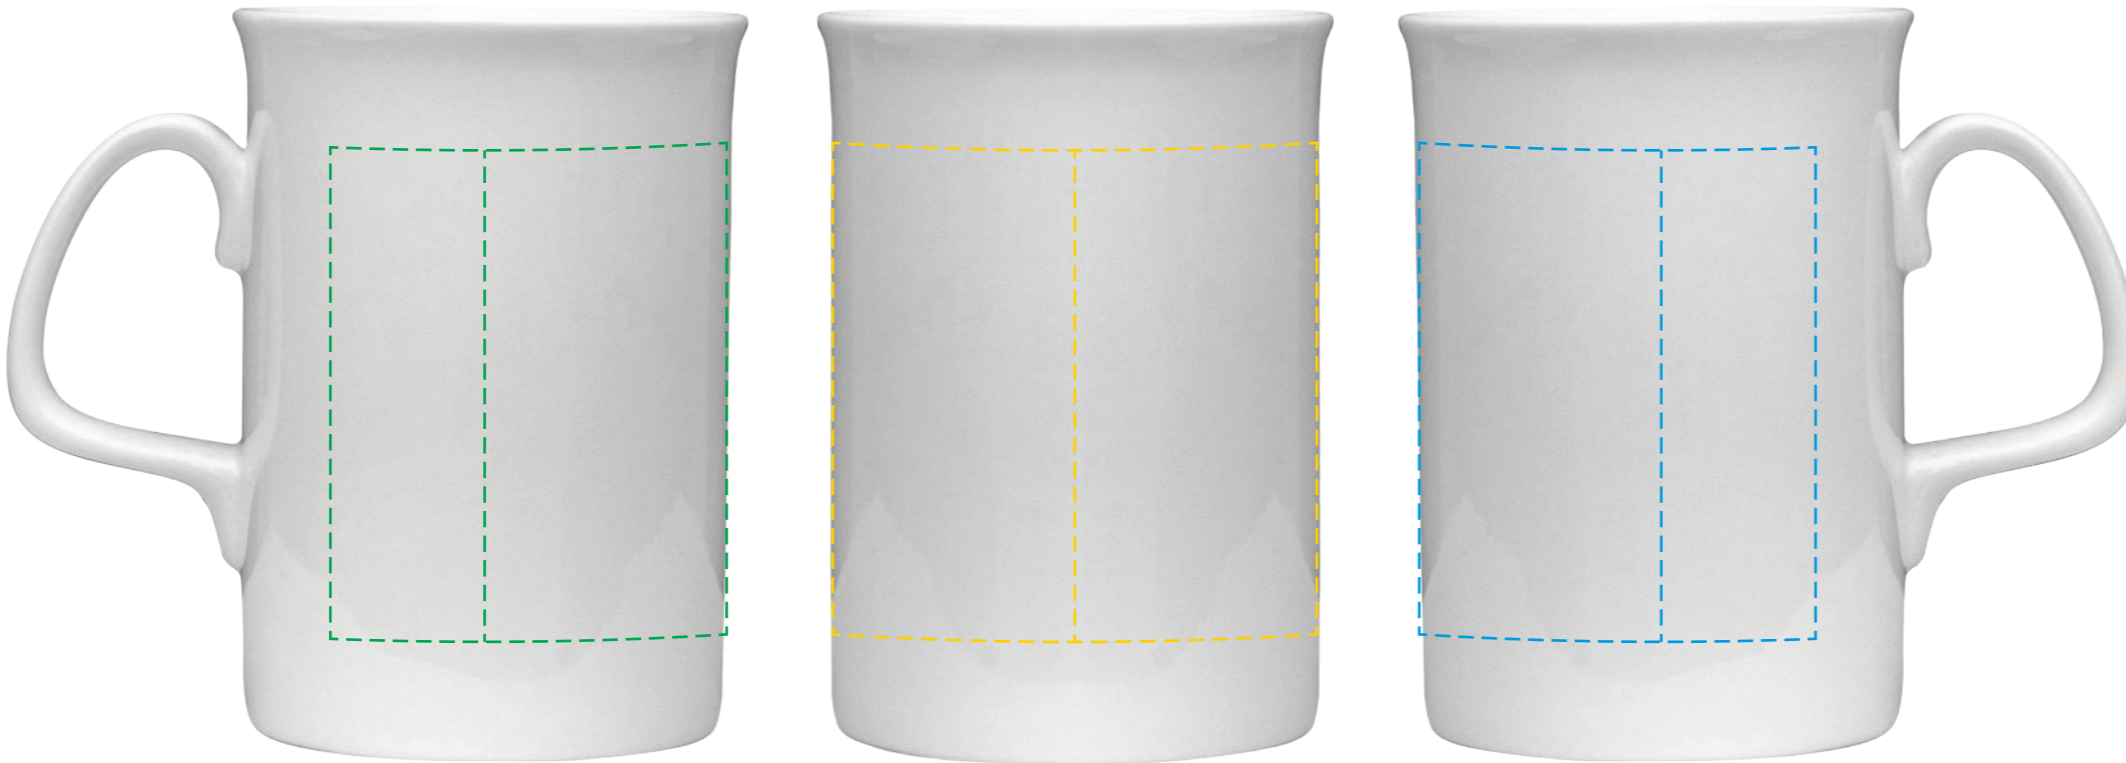

For Visual Purposes Only. Please see page 2 for actual artwork size.