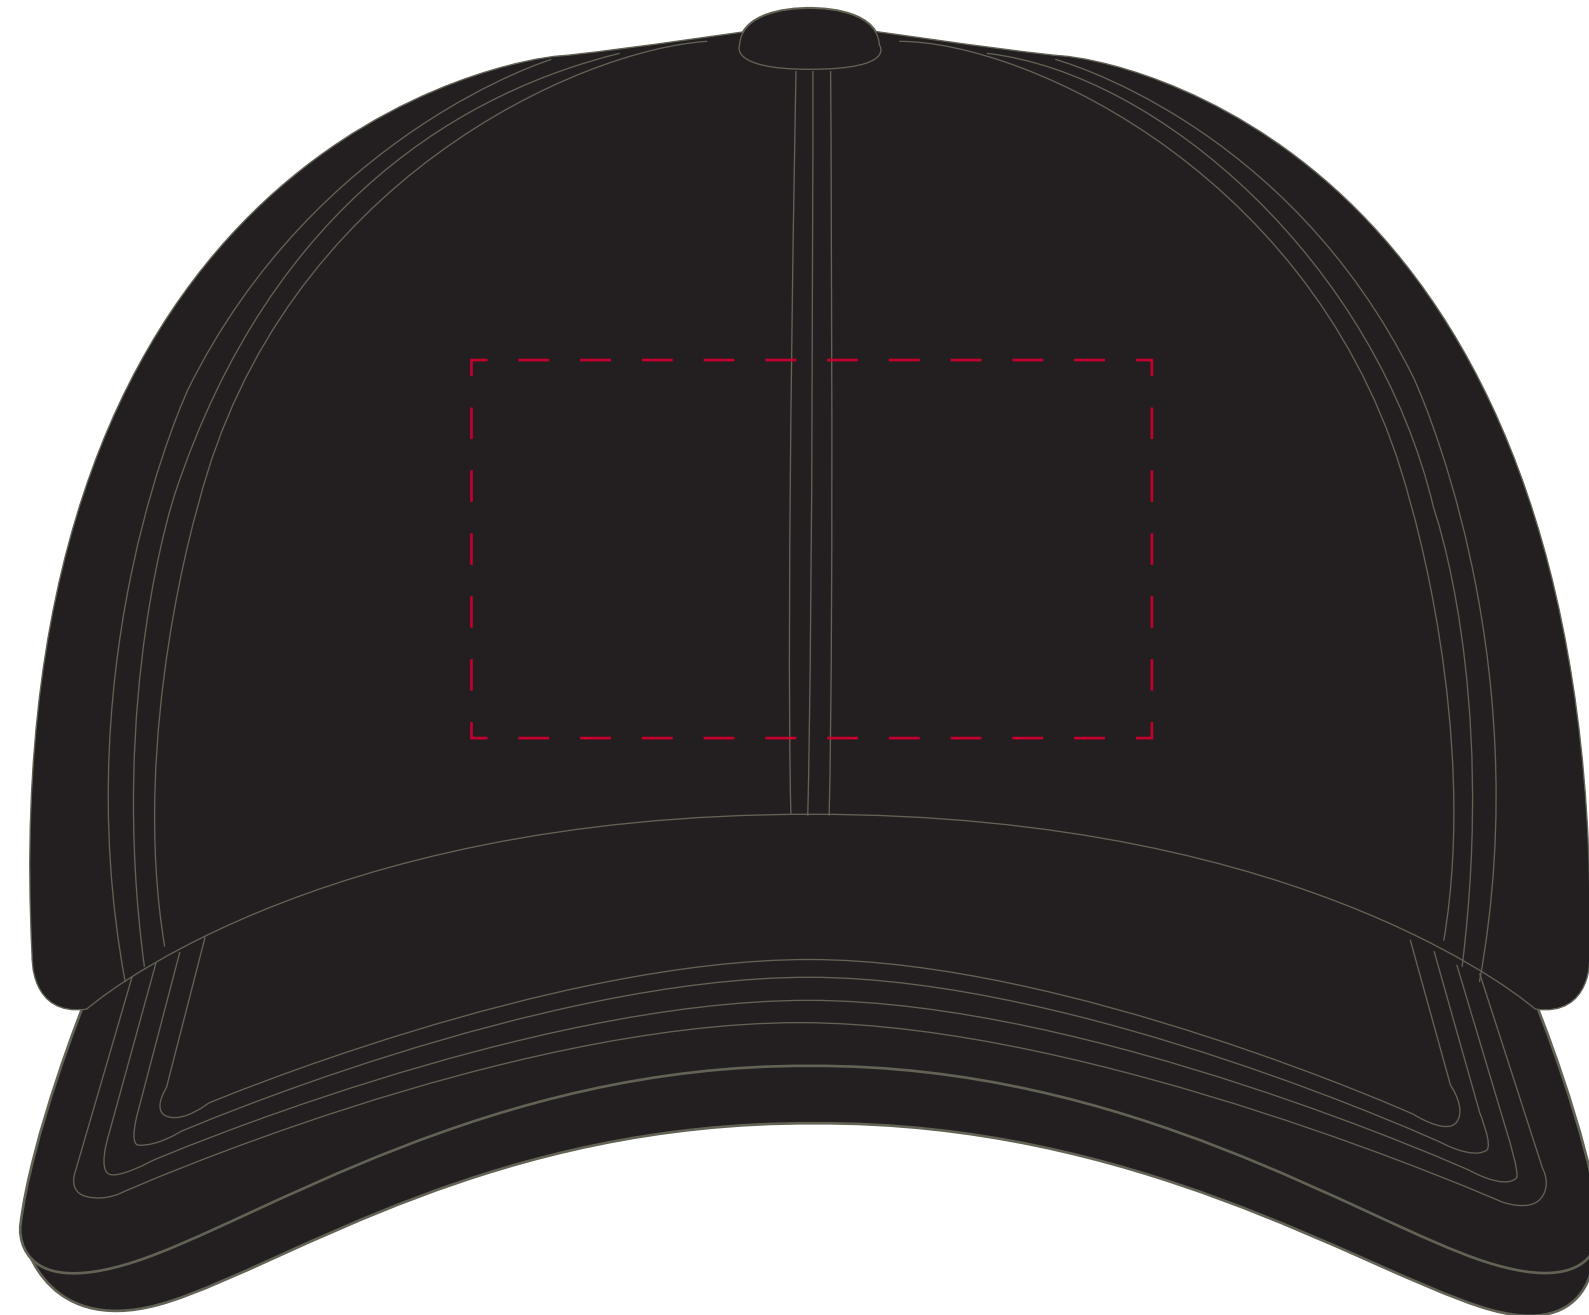

YOUR VISUAL PROOF

Order Reference	xxxxxx
Date created	xx/xx/xx
Created by	xx

Product	198364
Colour	Black
Branding	Embroidered

Embroidery (Madeira Thread) Colours

Artwork Advisories

It is the customer's responsibility to ensure that the proof is correct in all areas. Please be sure to double-check spelling, grammar, layout and design before approving artwork. Due to the variation in monitor colours and adjustments, PDF proofs may not provide an accurate colour representation of the final product & printed work. Once artwork is approved, your order will be processed based on the above unless any amendments are made. All orders are subject to our terms and conditions.

Please email all approvals/amends to your order processor.

Scale 100% Print area 90 x 50mm Logo size xx x xxmm