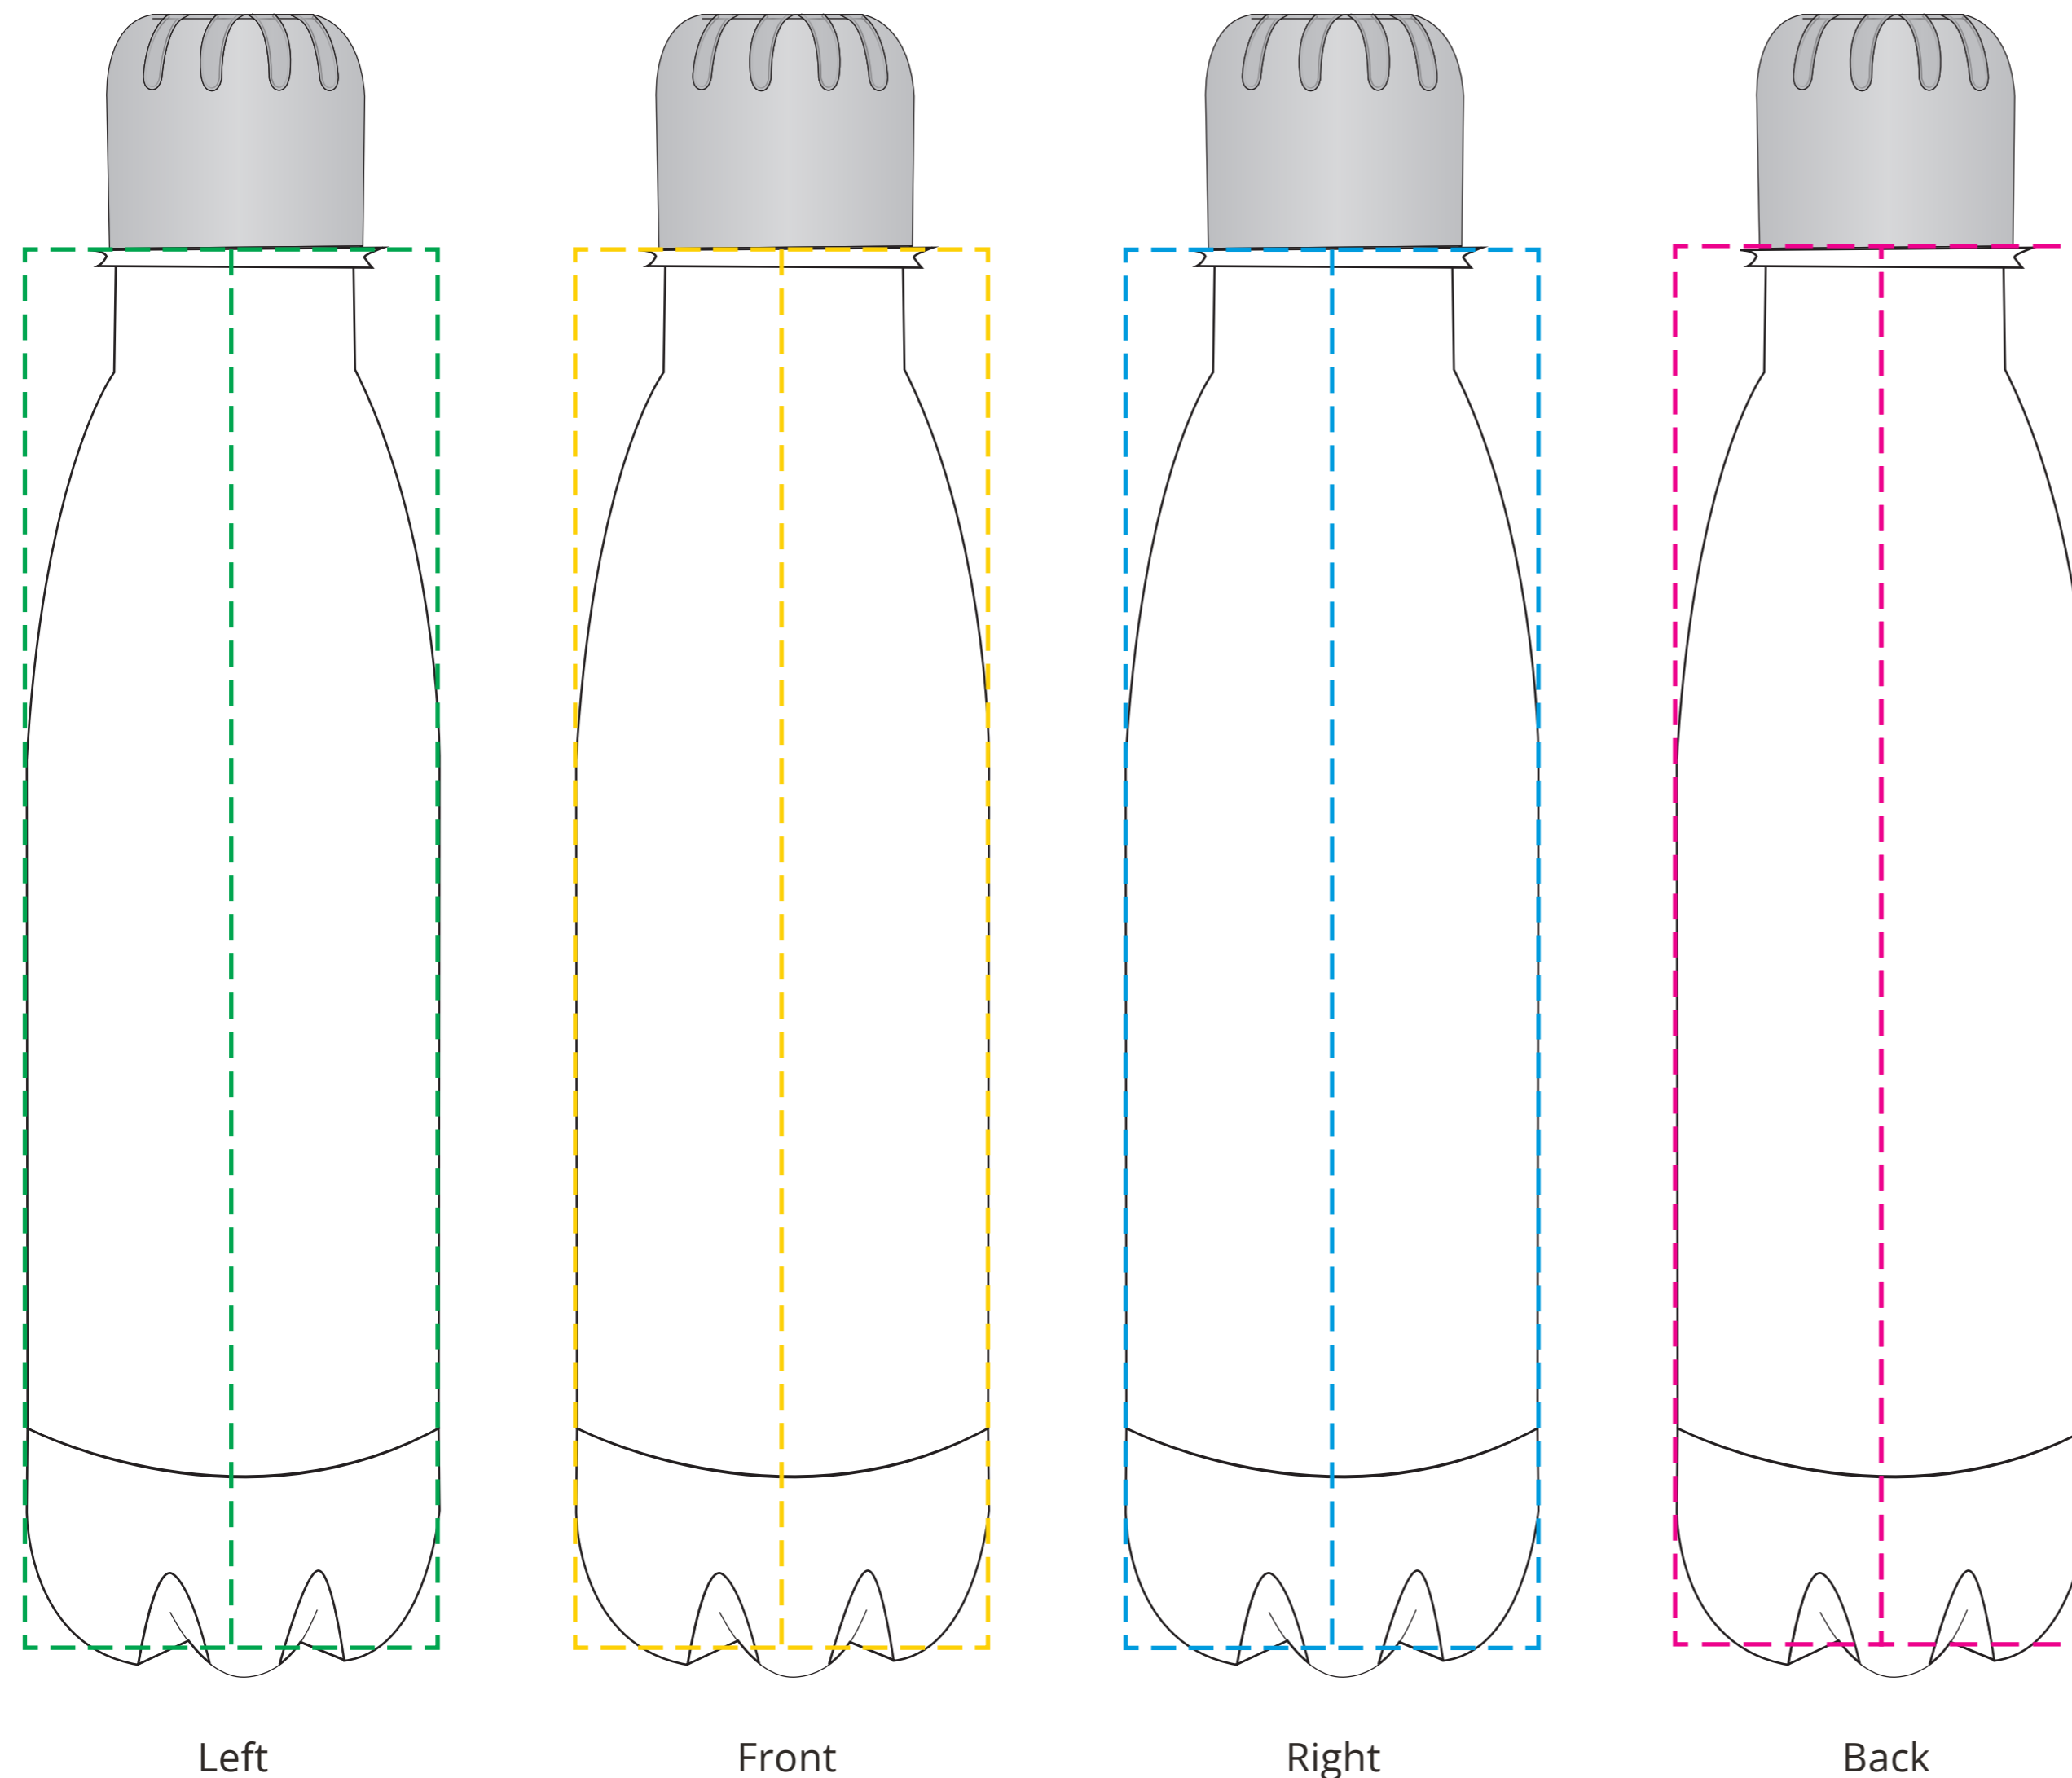

YOUR VISUAL PROOF (1 of 2)

Order Reference xxxxxx
Date created xx/xx/xx
Created by xx

Product 198528
Colour Matt White
Branding Full Colour

Artwork Advisories

Full colour printed colours may differ when printed to the final product.

Print area	222 x 227 mm
Logo size	xx x xxmm
Branding	Full colour

Visual scale 100%.