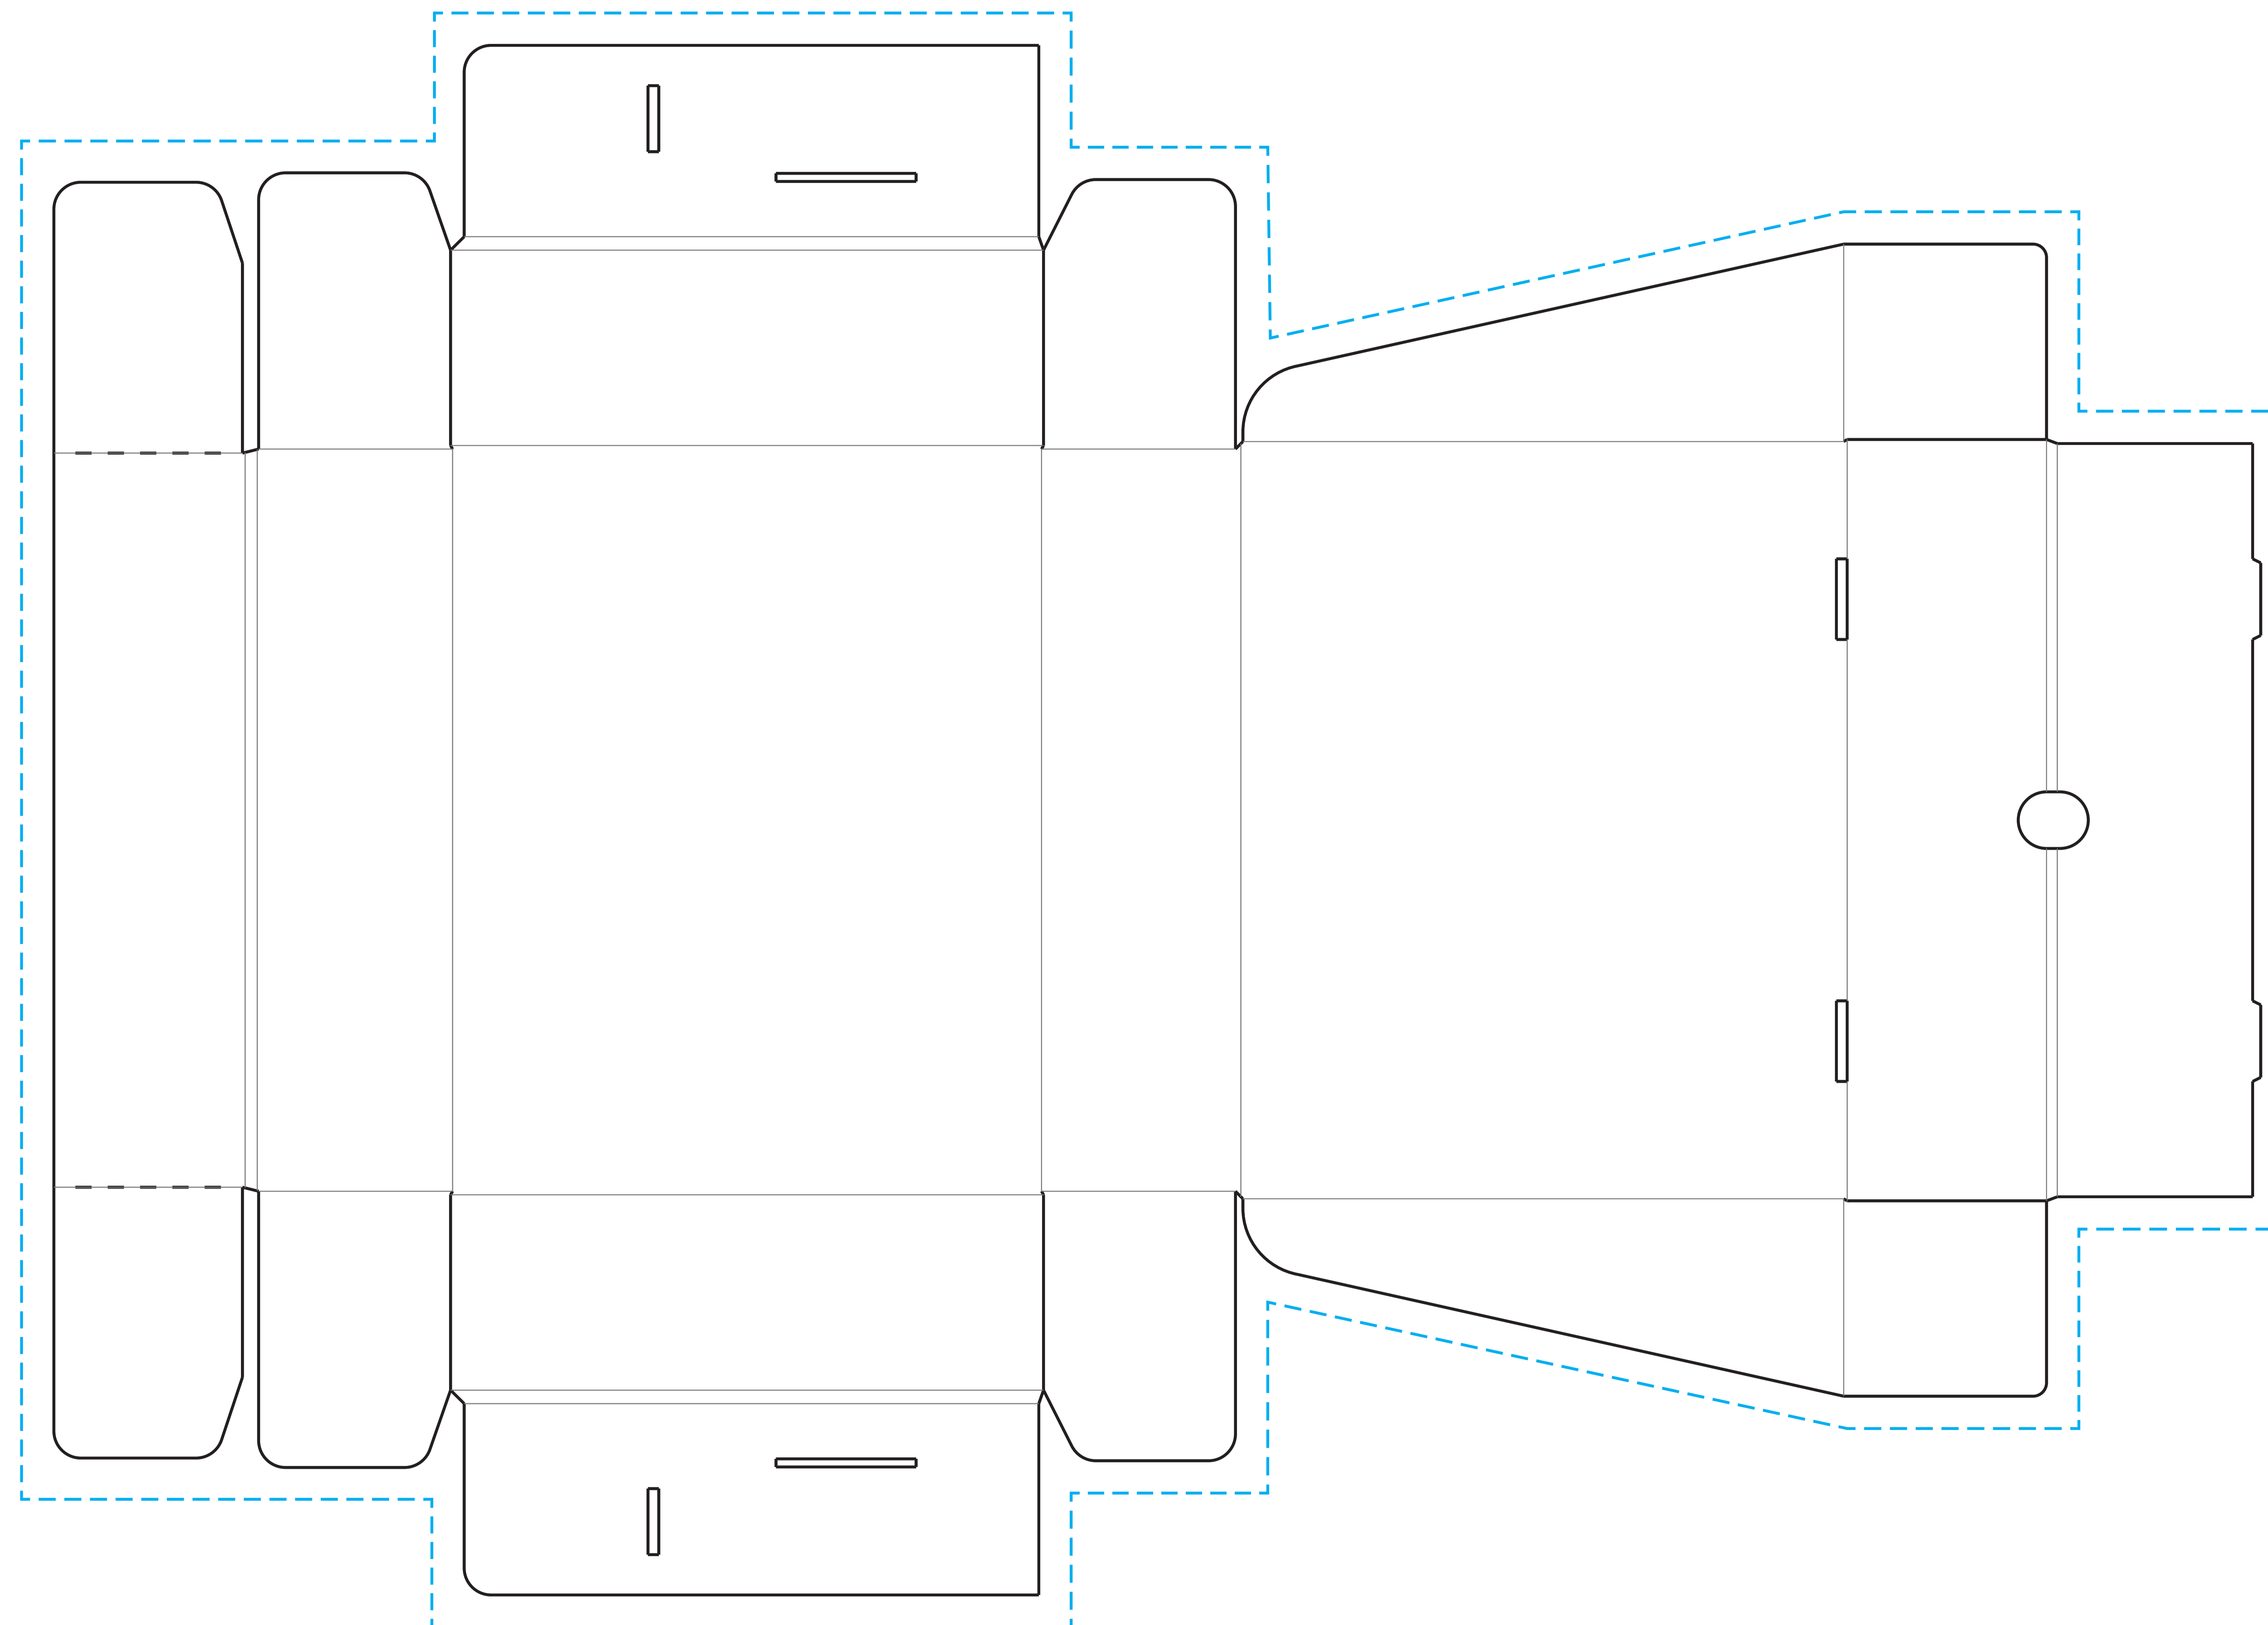

Print Area 50 x 20 mm
Logo Size xx x xx mm
Branding Spot Colour

PANTONE® Colours

YOUR VISUAL PROOF (3 of 5)

Order Reference xxxxxx
Date created xx/xx/xx
Created by xx

Print Area 170 x 90 mm
Logo Size xx x xx mm
Branding Spot Colour (2 col. max)

PANTONE® Colours

- Print area
- Left face
- Front face
- Right face
- Back face

Visual Scale 100%

YOUR VISUAL PROOF (4 of 5)

Order Reference	xxxxxx
Date created	xx/xx/xx
Created by	xx

Print Area	100 x 195 mm
Logo Size	xx x xx mm
Branding	Spot Colour

PANTONE® Colours

Visual Scale 100%

YOUR VISUAL PROOF (5 of 5)

Order Reference xxxxxx
Date created xx/xx/xx
Created by xx

— Cut Lines
- - - Fold Lines
- - - Bleed Area

Print Area All Over Print
Logo Size xx x xx mm
Branding Full Colour

Visual Scale 100%