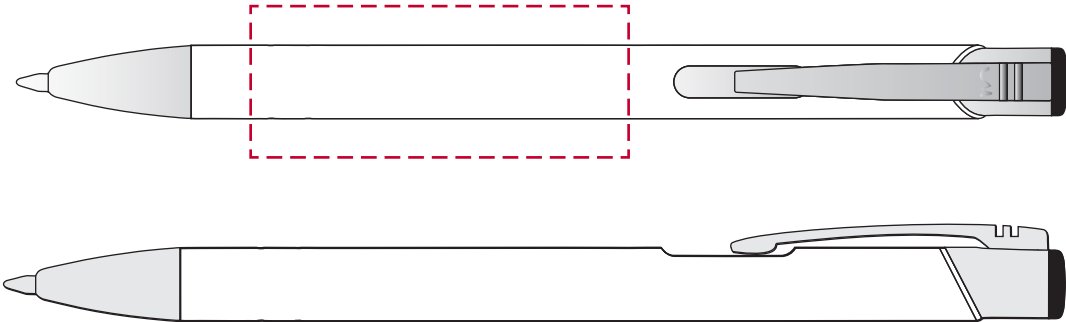

Print Area 50 x 20 mm
Logo Size xx x xx mm
Branding Spot Colour

PANTONE® Colours

YOUR VISUAL PROOF (3 of 5)

Order Reference xxxxxx
Date created xx/xx/xx
Created by xx

Print Area 170 x 90 mm
Logo Size xx x xx mm
Branding Spot Colour (2 col. max)

PANTONE® Colours

- Print area
- Left face
- Front face
- Right face
- Back face

Visual Scale 100%

YOUR VISUAL PROOF (4 of 5)

Order Reference	xxxxxx
Date created	xx/xx/xx
Created by	xx

Print Area	100 x 195 mm
Logo Size	xx x xx mm
Branding	Spot Colour