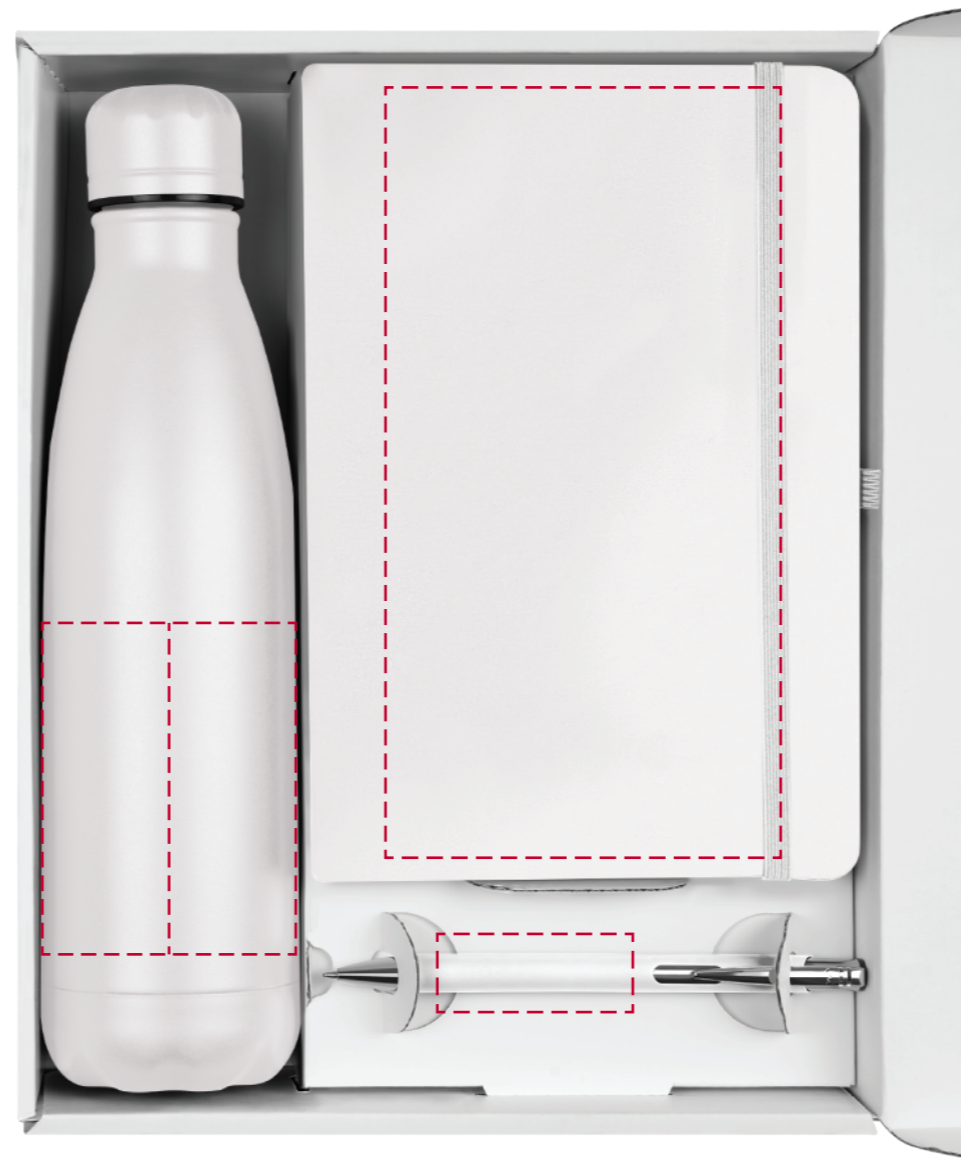

YOUR VISUAL PROOF (1 of 5)

Order Reference	xxxxxx
Date created	xx/xx/xx
Created by	xx

Product	199219
Colour	Matt White / White
Pen Branding	Spot Colour
Bottle Branding	Spot Colour (2 col. max)
Notebook Branding	Spot Colour
Box Branding	Full Colour

Artwork Advisories

This template is not to scale and is to be used as a guide for print size & positioning only.

Please Note on Mood box giftsets due to the difference in product surfaces, your print colour may vary slightly across the products when printing full colour.