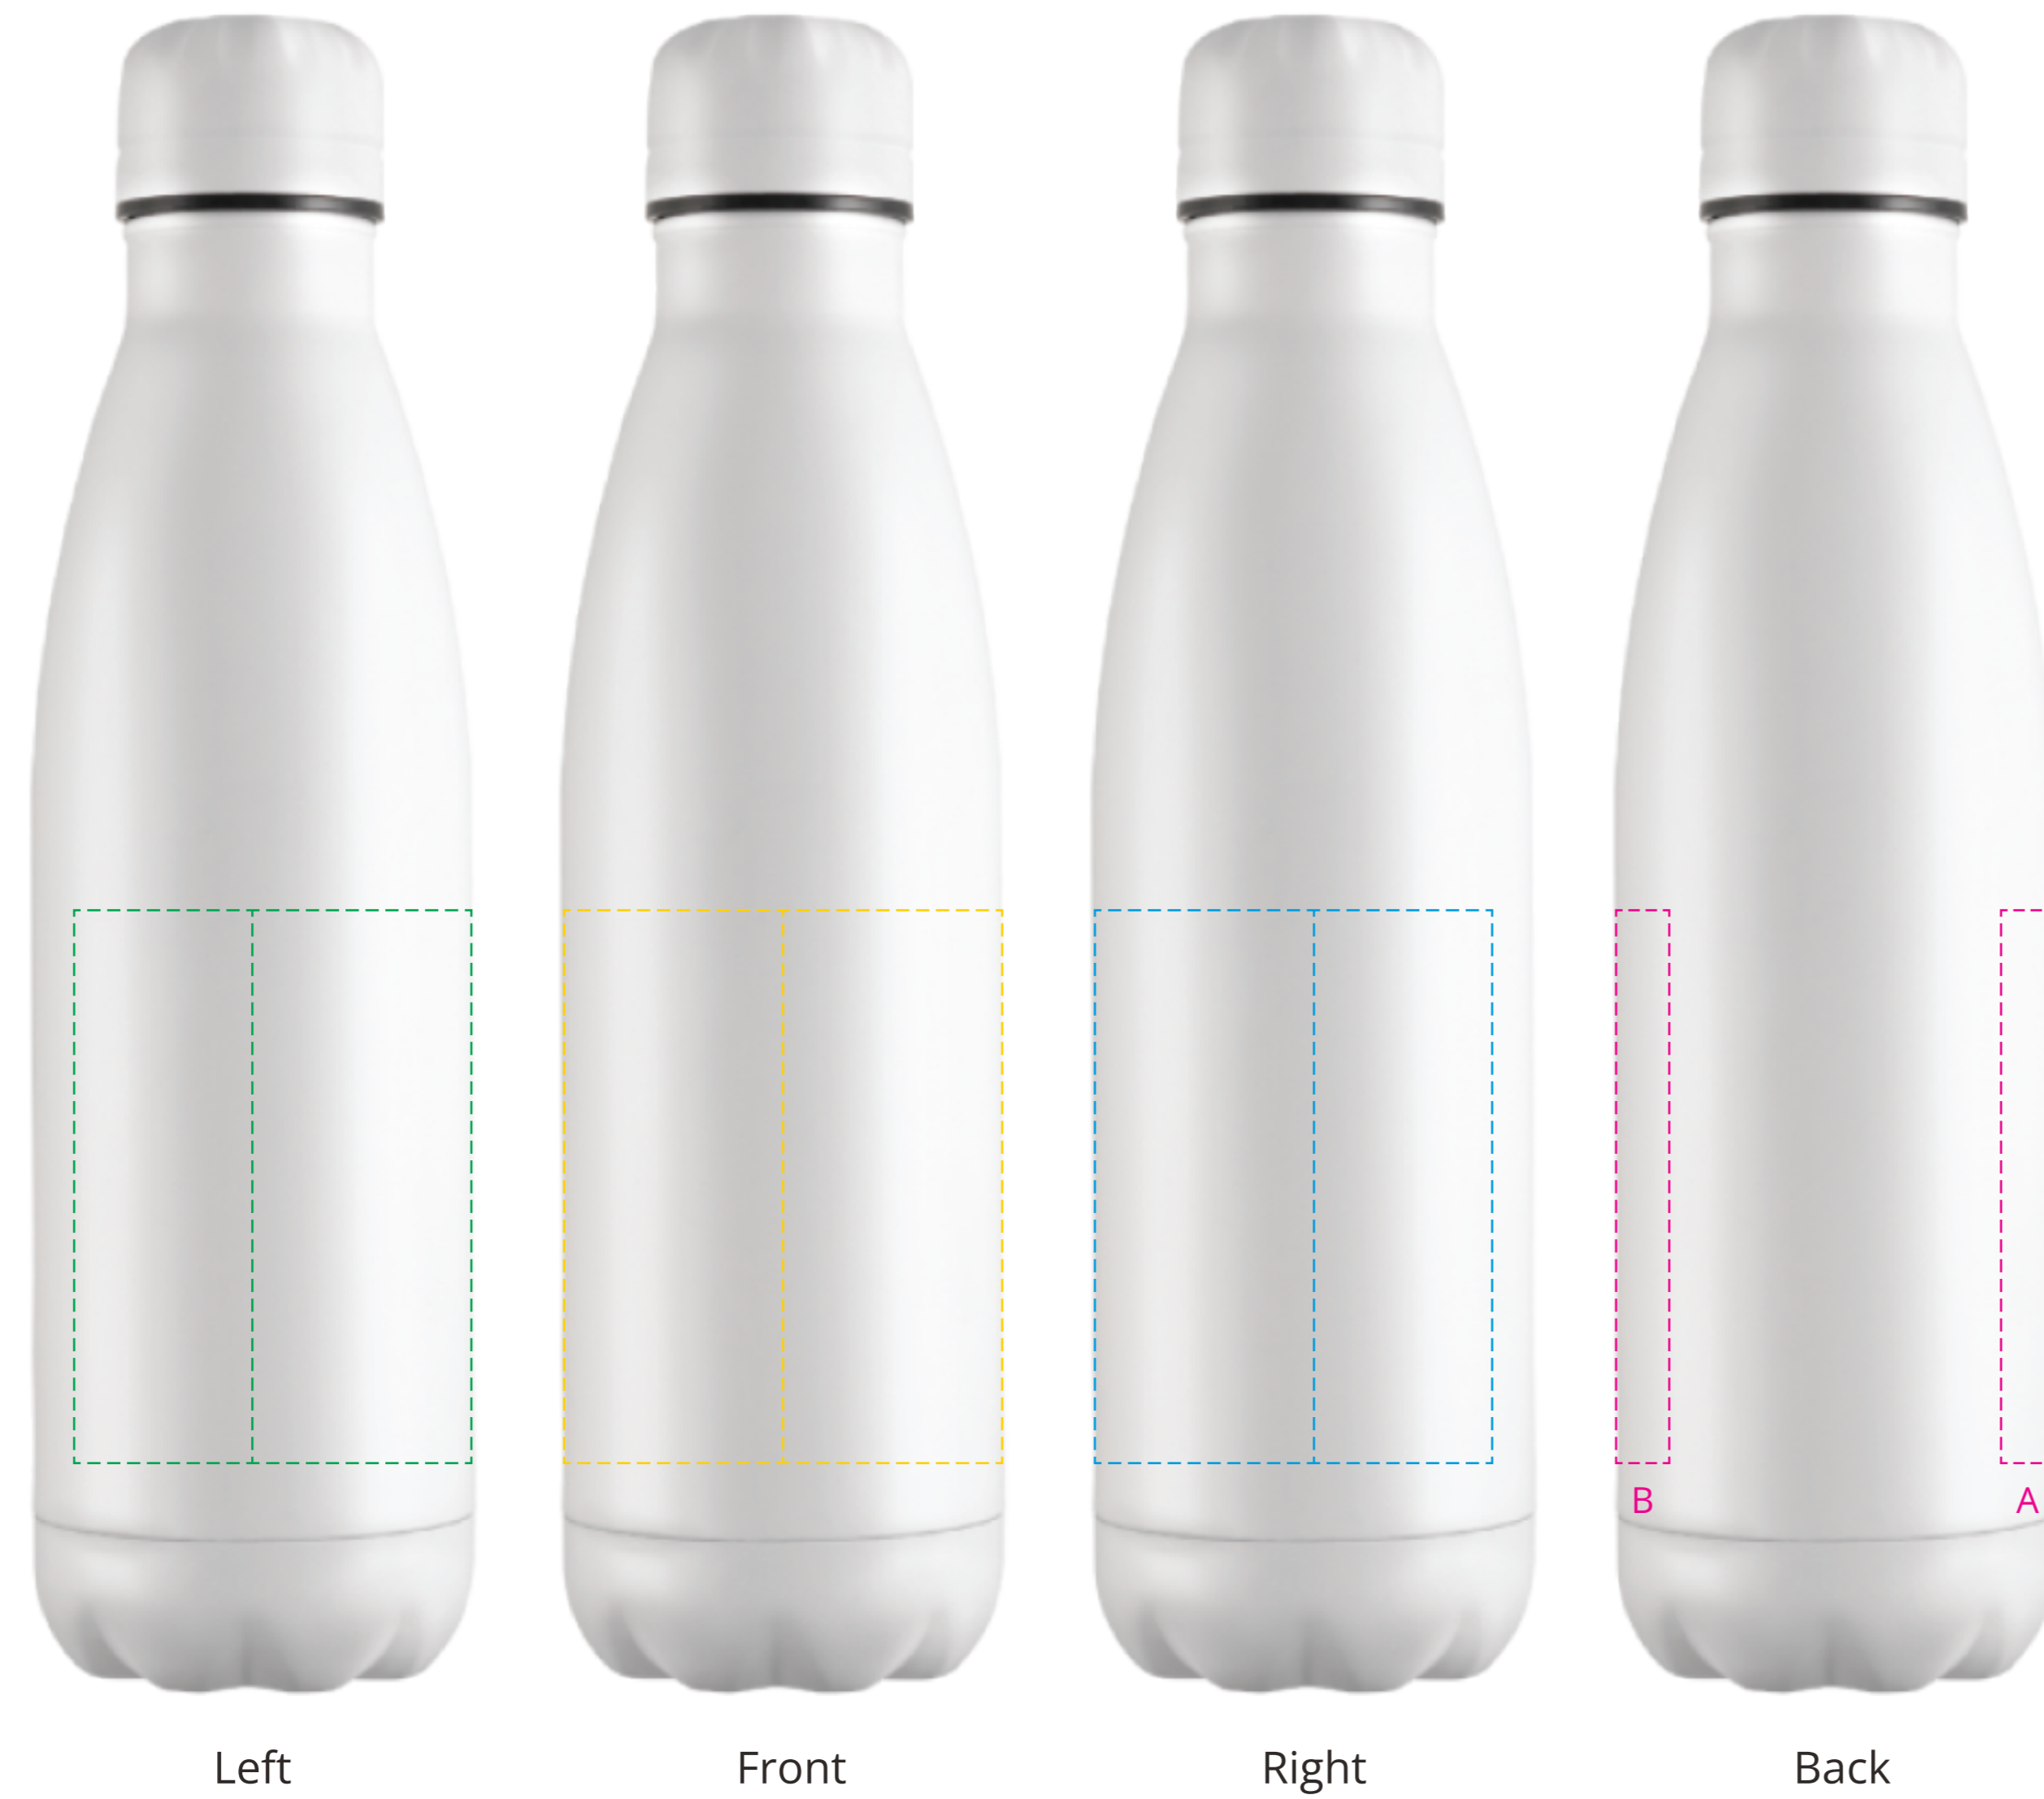

Print Area 50 x 20 mm
Logo Size xx x xx mm
Branding Spot Colour

PANTONE® Colours

YOUR VISUAL PROOF (3 of 5)

Order Reference xxxxxx
Date created xx/xx/xx
Created by xx

Print Area 170 x 90 mm
Logo Size xx x xx mm
Branding Spot Colour (2 col. max)

PANTONE® Colours

- Print area
- Left face
- Front face
- Right face
- Back face

Visual Scale 100%

YOUR VISUAL PROOF (4 of 5)

Order Reference	xxxxxx
Date created	xx/xx/xx
Created by	xx

Print Area	100 x 195 mm
Logo Size	xx x xx mm
Branding	Spot Colour