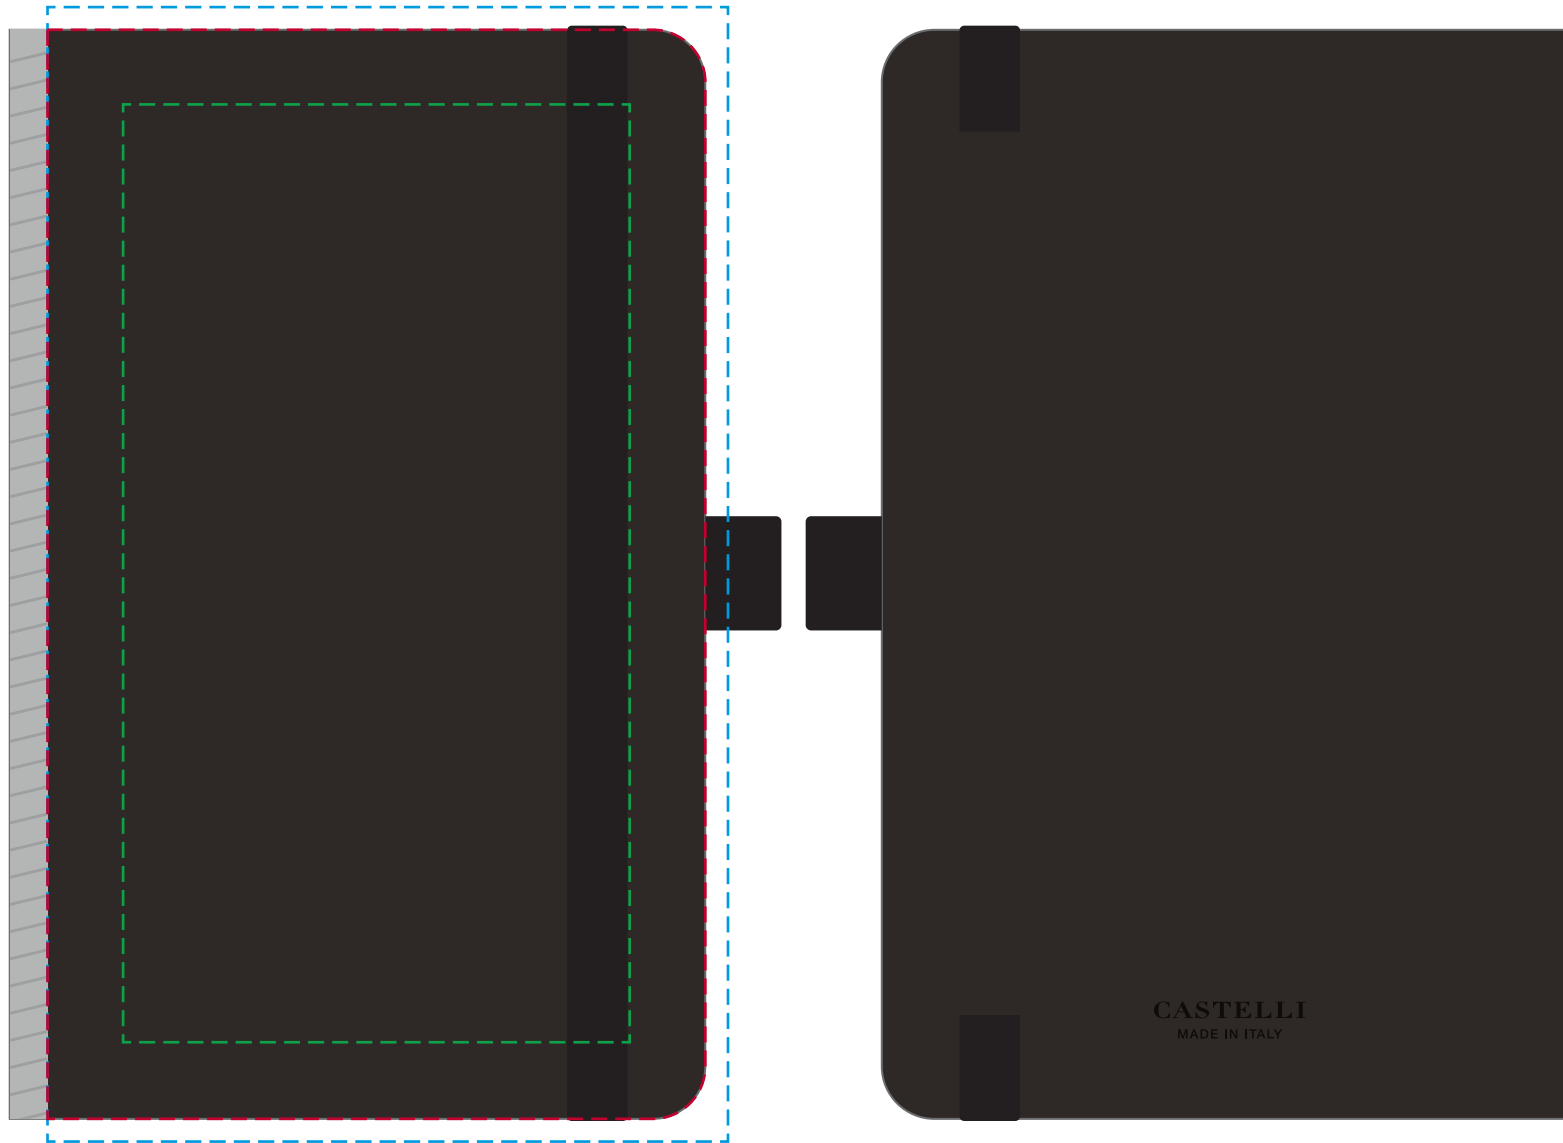

YOUR VISUAL PROOF

- Safe text area
- Print area
- Bleed
- No print area

Scale 100% Print area 87 x 144 mm Logo size xx x xx mm

Order Reference xxxxxx
Date created xx/xx/xx
Created by xx

Product 209724
Colour True Black
Branding Full Colour