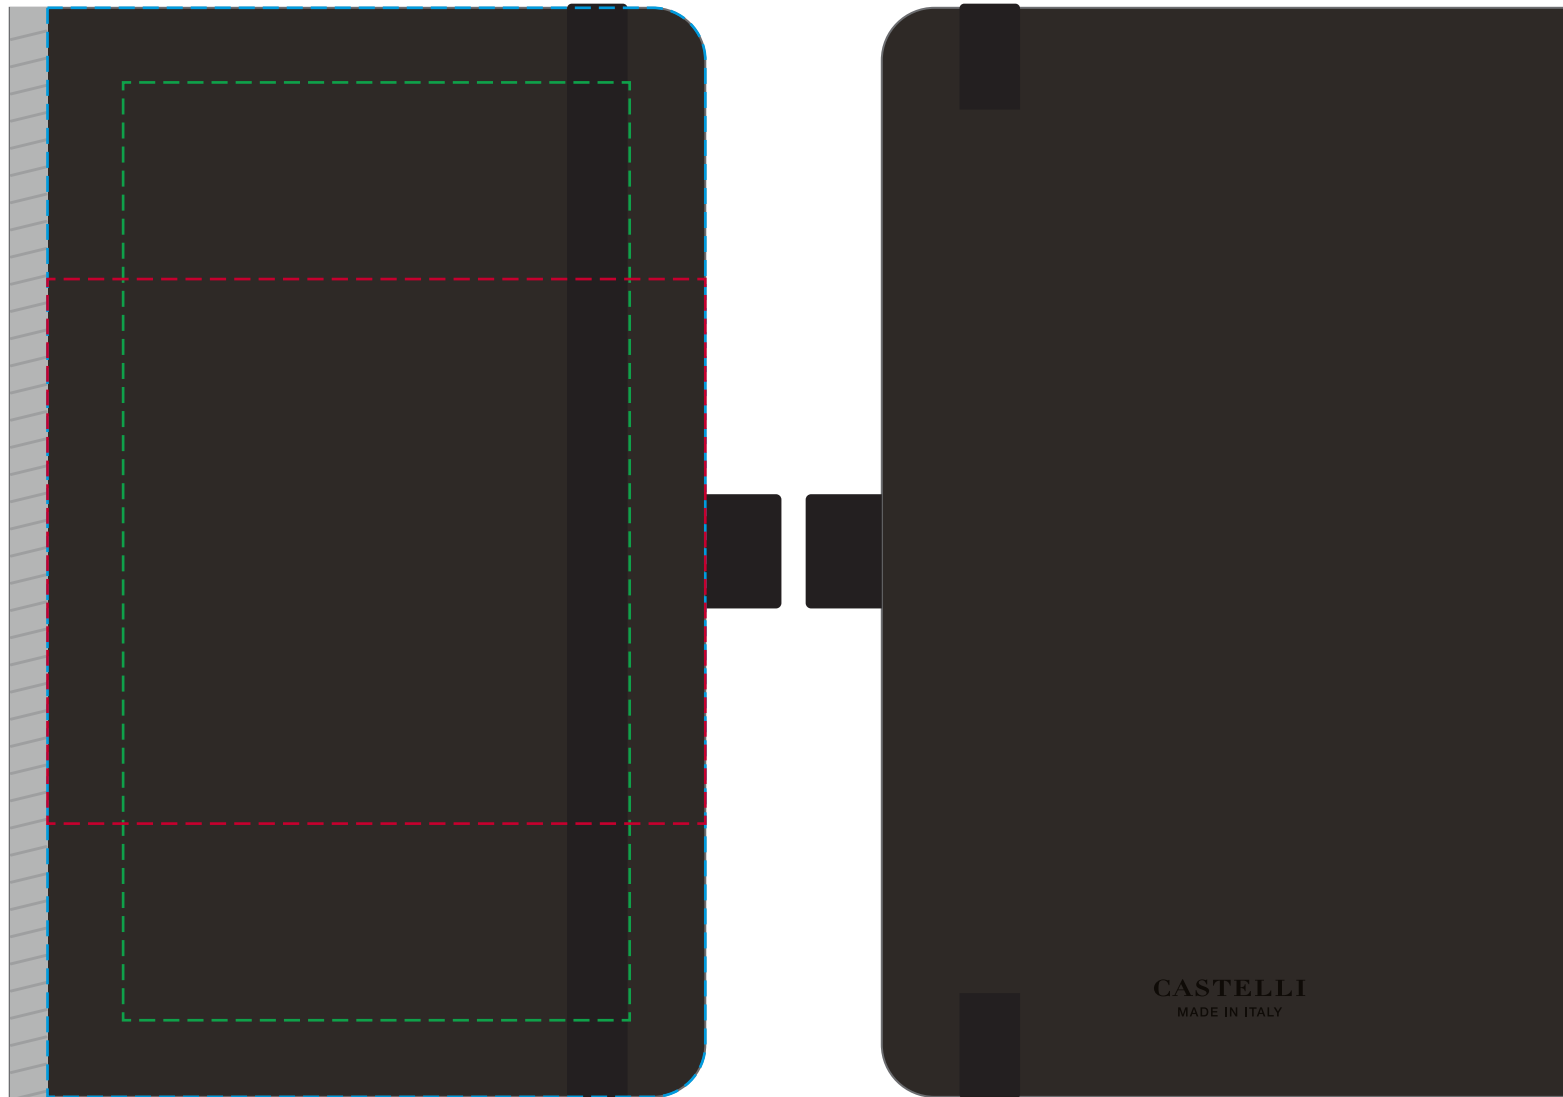

YOUR VISUAL PROOF

- Safe text area
- Print area
- Print area can go anywhere within this boundary
- No print area

Scale 100% Print area 87 x 72 mm Logo size xx x xx mm

Order Reference xxxxxx
Date created xx/xx/xx
Created by xx

Product 209724
Colour True Black
Branding Full Colour

Artwork Advisories

Full colour printed colours may differ when printed to the final product.

It is the customer's responsibility to ensure that the proof is correct in all areas. Please be sure to double-check spelling, grammar, layout and design before approving artwork. Due to the variation in monitor colours and adjustments, PDF proofs may not provide an accurate colour representation of the final product & printed work. Once artwork is approved, your order will be processed based on the above unless any amendments are made. All orders are subject to our terms and conditions.