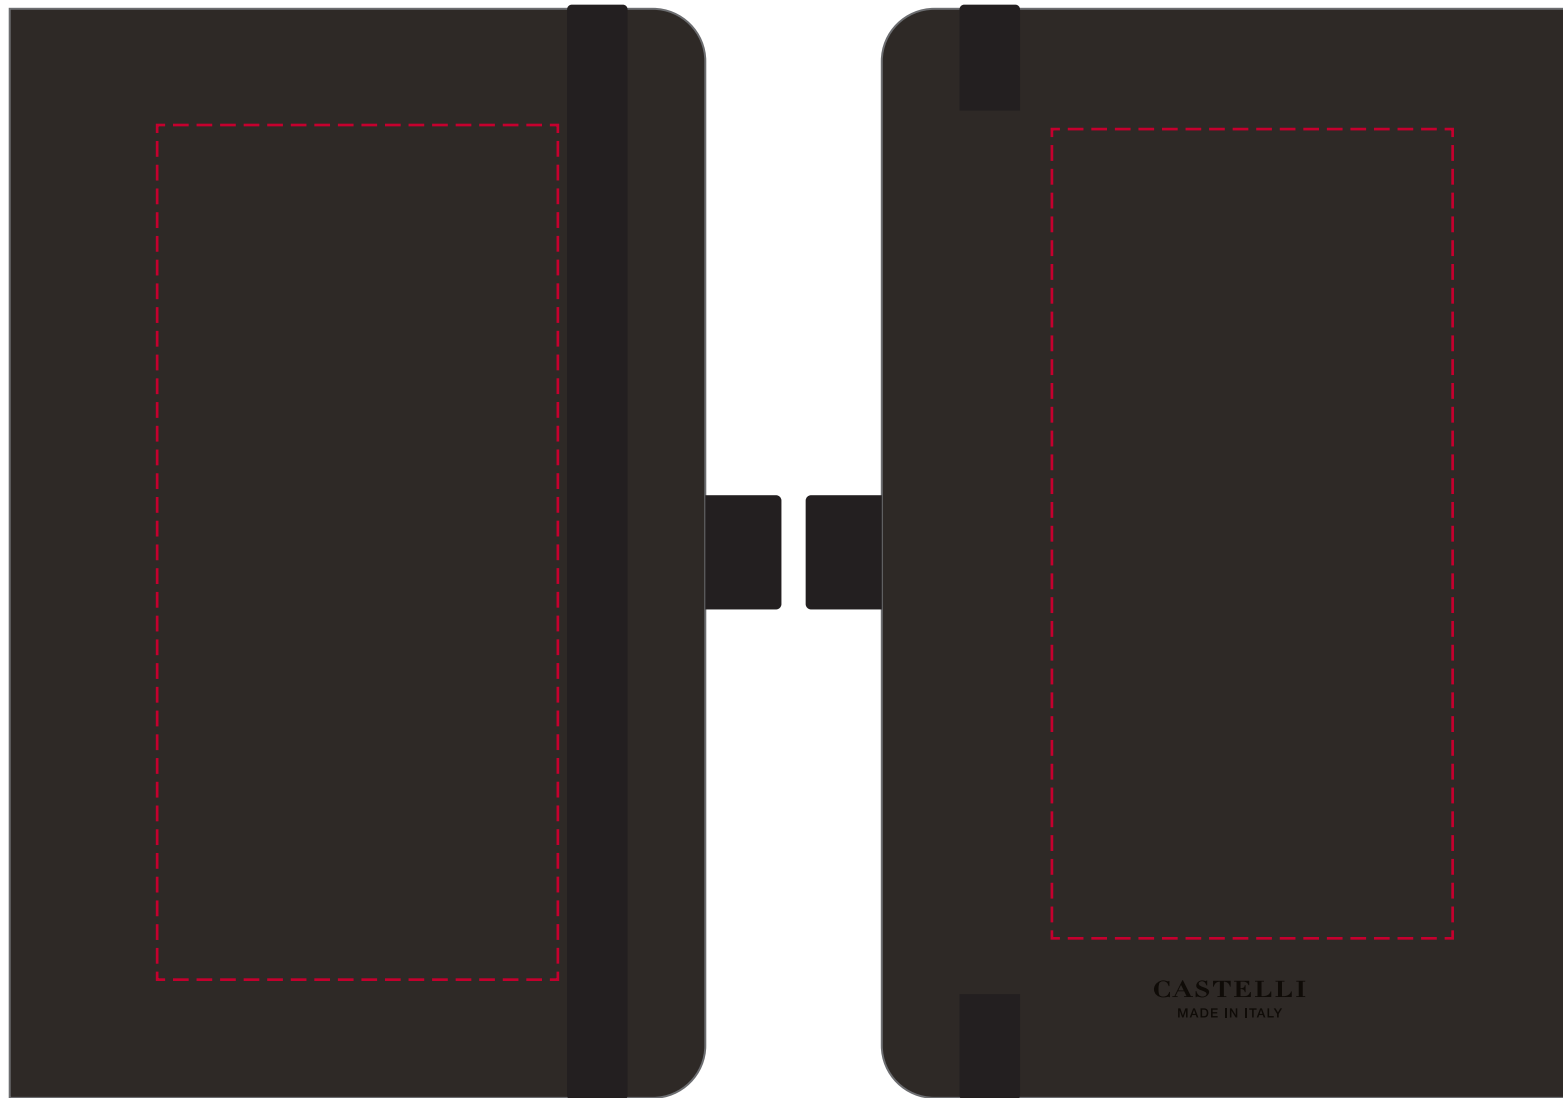

# YOUR VISUAL PROOF

Scale 100%    Print area 53 x 113 mm (front) 53 x 107 mm (back)    Logo size xx x xx mm

Order Reference xxxxxx  
Date created xx/xx/xx  
Created by xx

Product 209724  
Colour True Black  
Branding Spot Colour (1 col. max) /  
Debossed / Foil Blocked

PANTONE® Colour

Artwork Advisories

The 'CASTELLI' logo is debossed to the back as standard.

It is the customer's responsibility to ensure that the proof is correct in all areas. Please be sure to double-check spelling, grammar, layout and design before approving artwork. Due to the variation in monitor colours and adjustments, PDF proofs may not provide an accurate colour representation of the final product & printed work. Once artwork is approved, your order will be processed based on the above unless any amendments are made. All orders are subject to our terms and conditions.