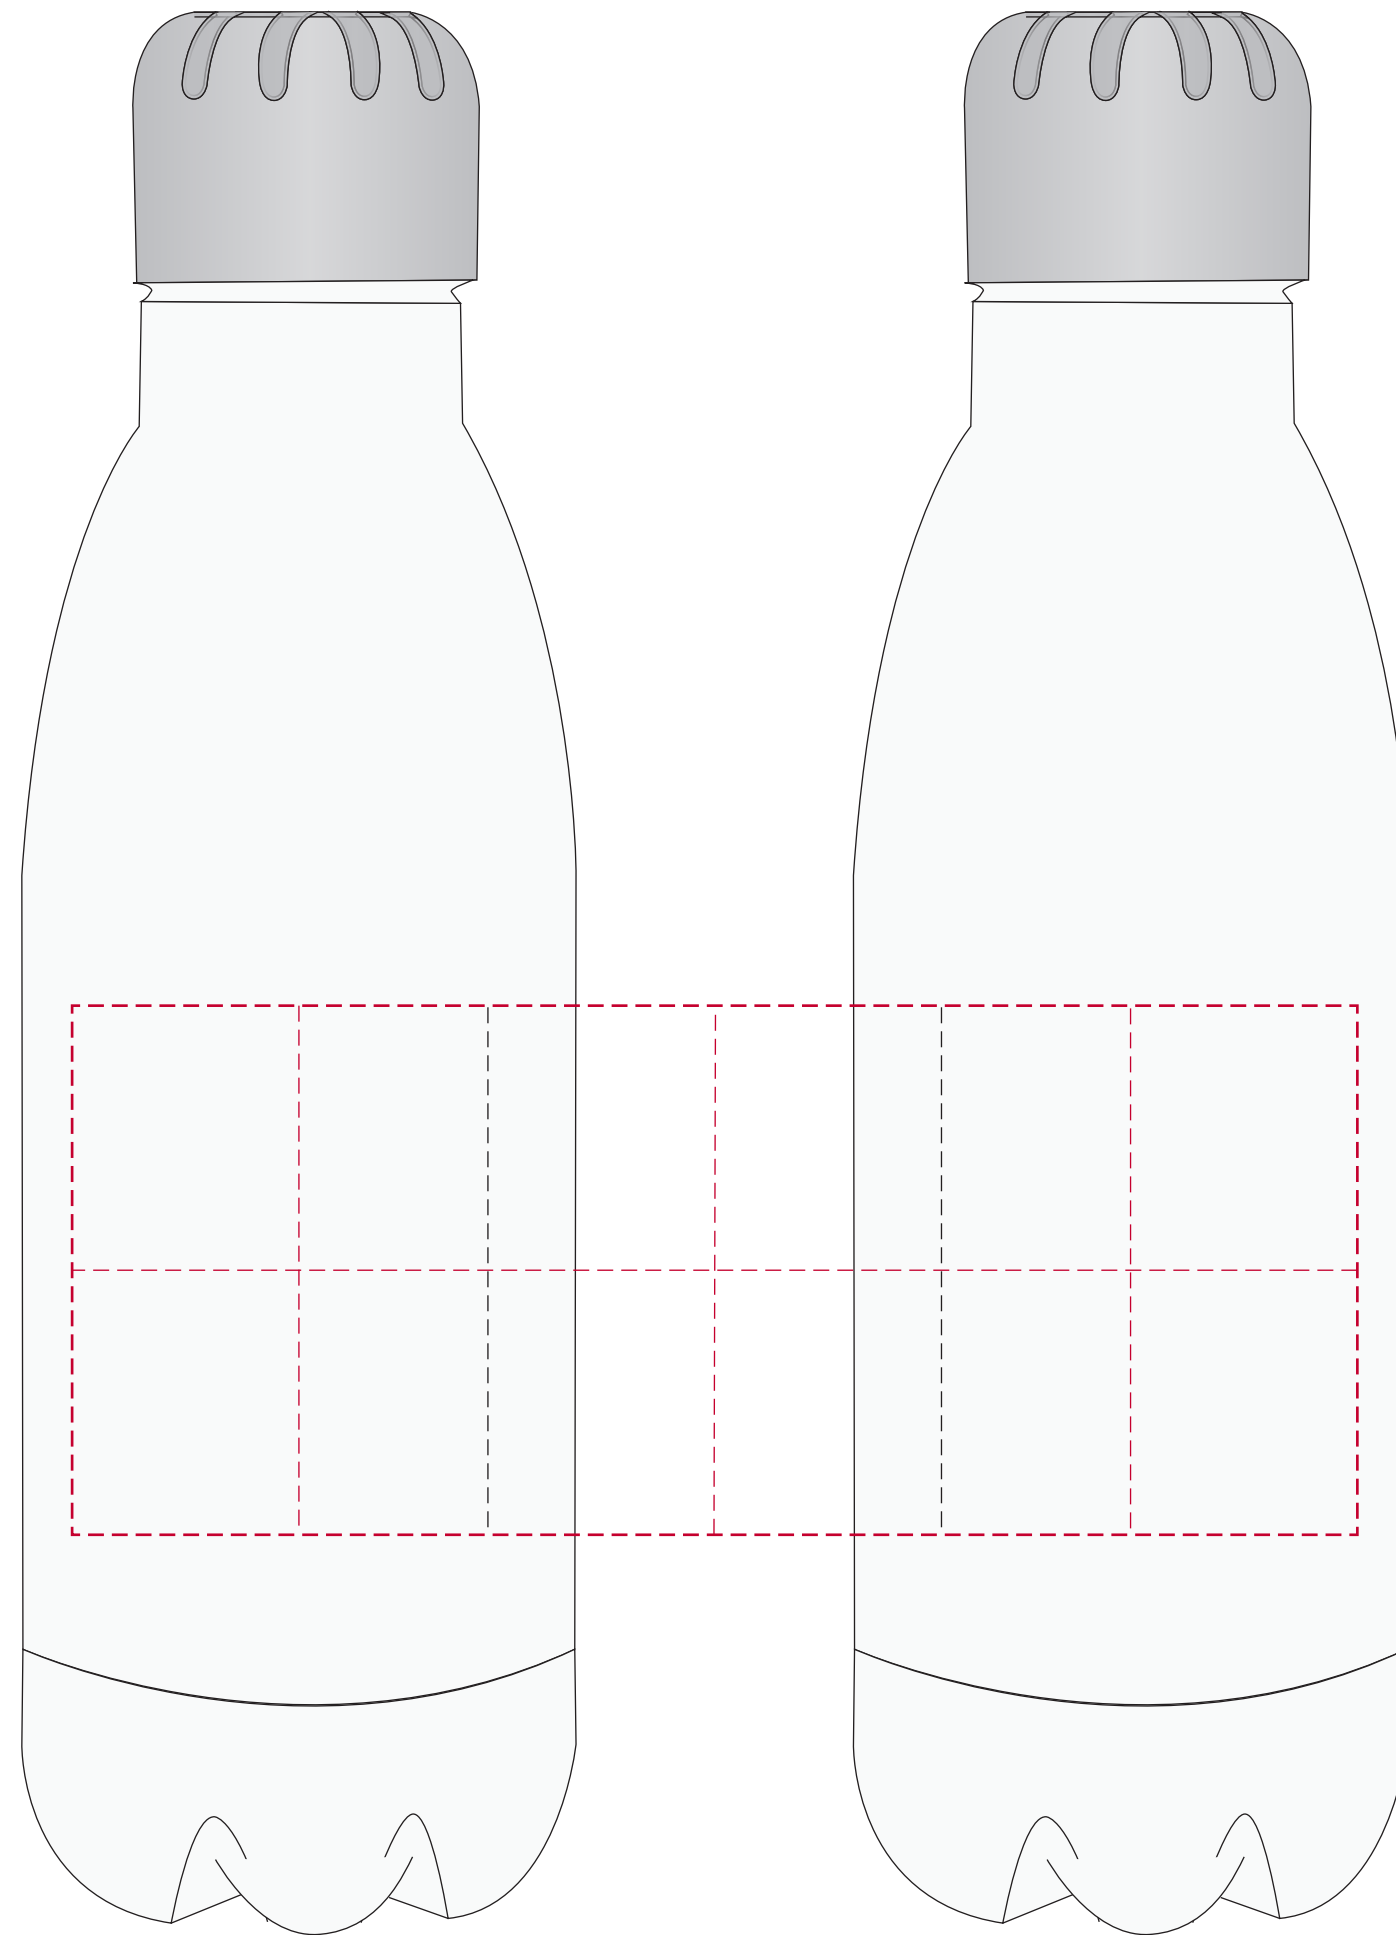

YOUR VISUAL PROOF (1 of 2)

Order Reference xxxxxx
Date created xx/xx/xx
Created by xx

Product 209971
Colour White
Branding Spot Colour

PANTONE® Colours

Artwork Advisories

This template is not to scale and is to be used as a guide for print size & positioning only.

Print area 170 x 70 mm
Logo size xx x xx mm
Branding Spot Colour