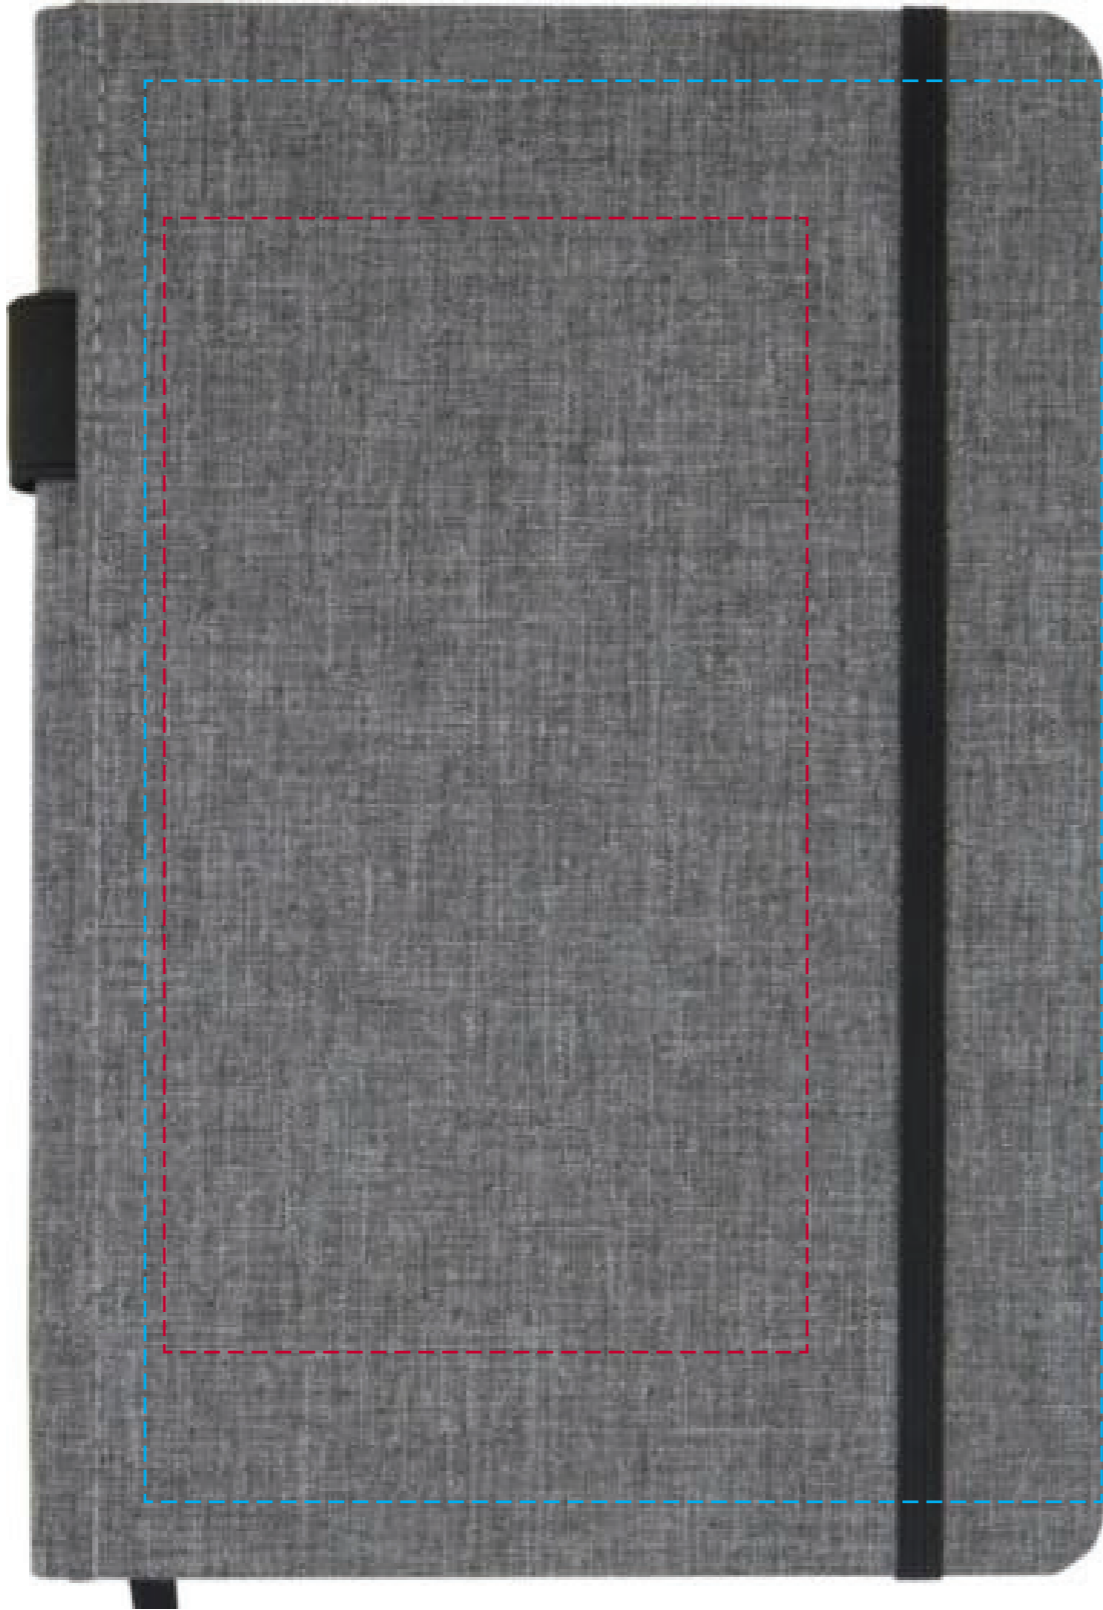

YOUR VISUAL PROOF

- - - - Print area
- - - - The print area can go anywhere within this boundary

Scale	100%	Print area	85 x 150 mm	Logo size	xx x xxmm
-------	------	------------	-------------	-----------	-----------

Order Reference	xxxxxx
Date created	xx/xx/xx
Created by	xx

Product	215936
Colour	Heather Grey
Branding	Spot Colour (1 col. max.)

PANTONE® Colours

Artwork Advisories

It is the customer's responsibility to ensure that the proof is correct in all areas. Please be sure to double-check spelling, grammar, layout and design before approving artwork. Due to the variation in monitor colours and adjustments, PDF proofs may not provide an accurate colour representation of the final product & printed work. Once artwork is approved, your order will be processed based on the above unless any amendments are made. All orders are subject to our terms and conditions.