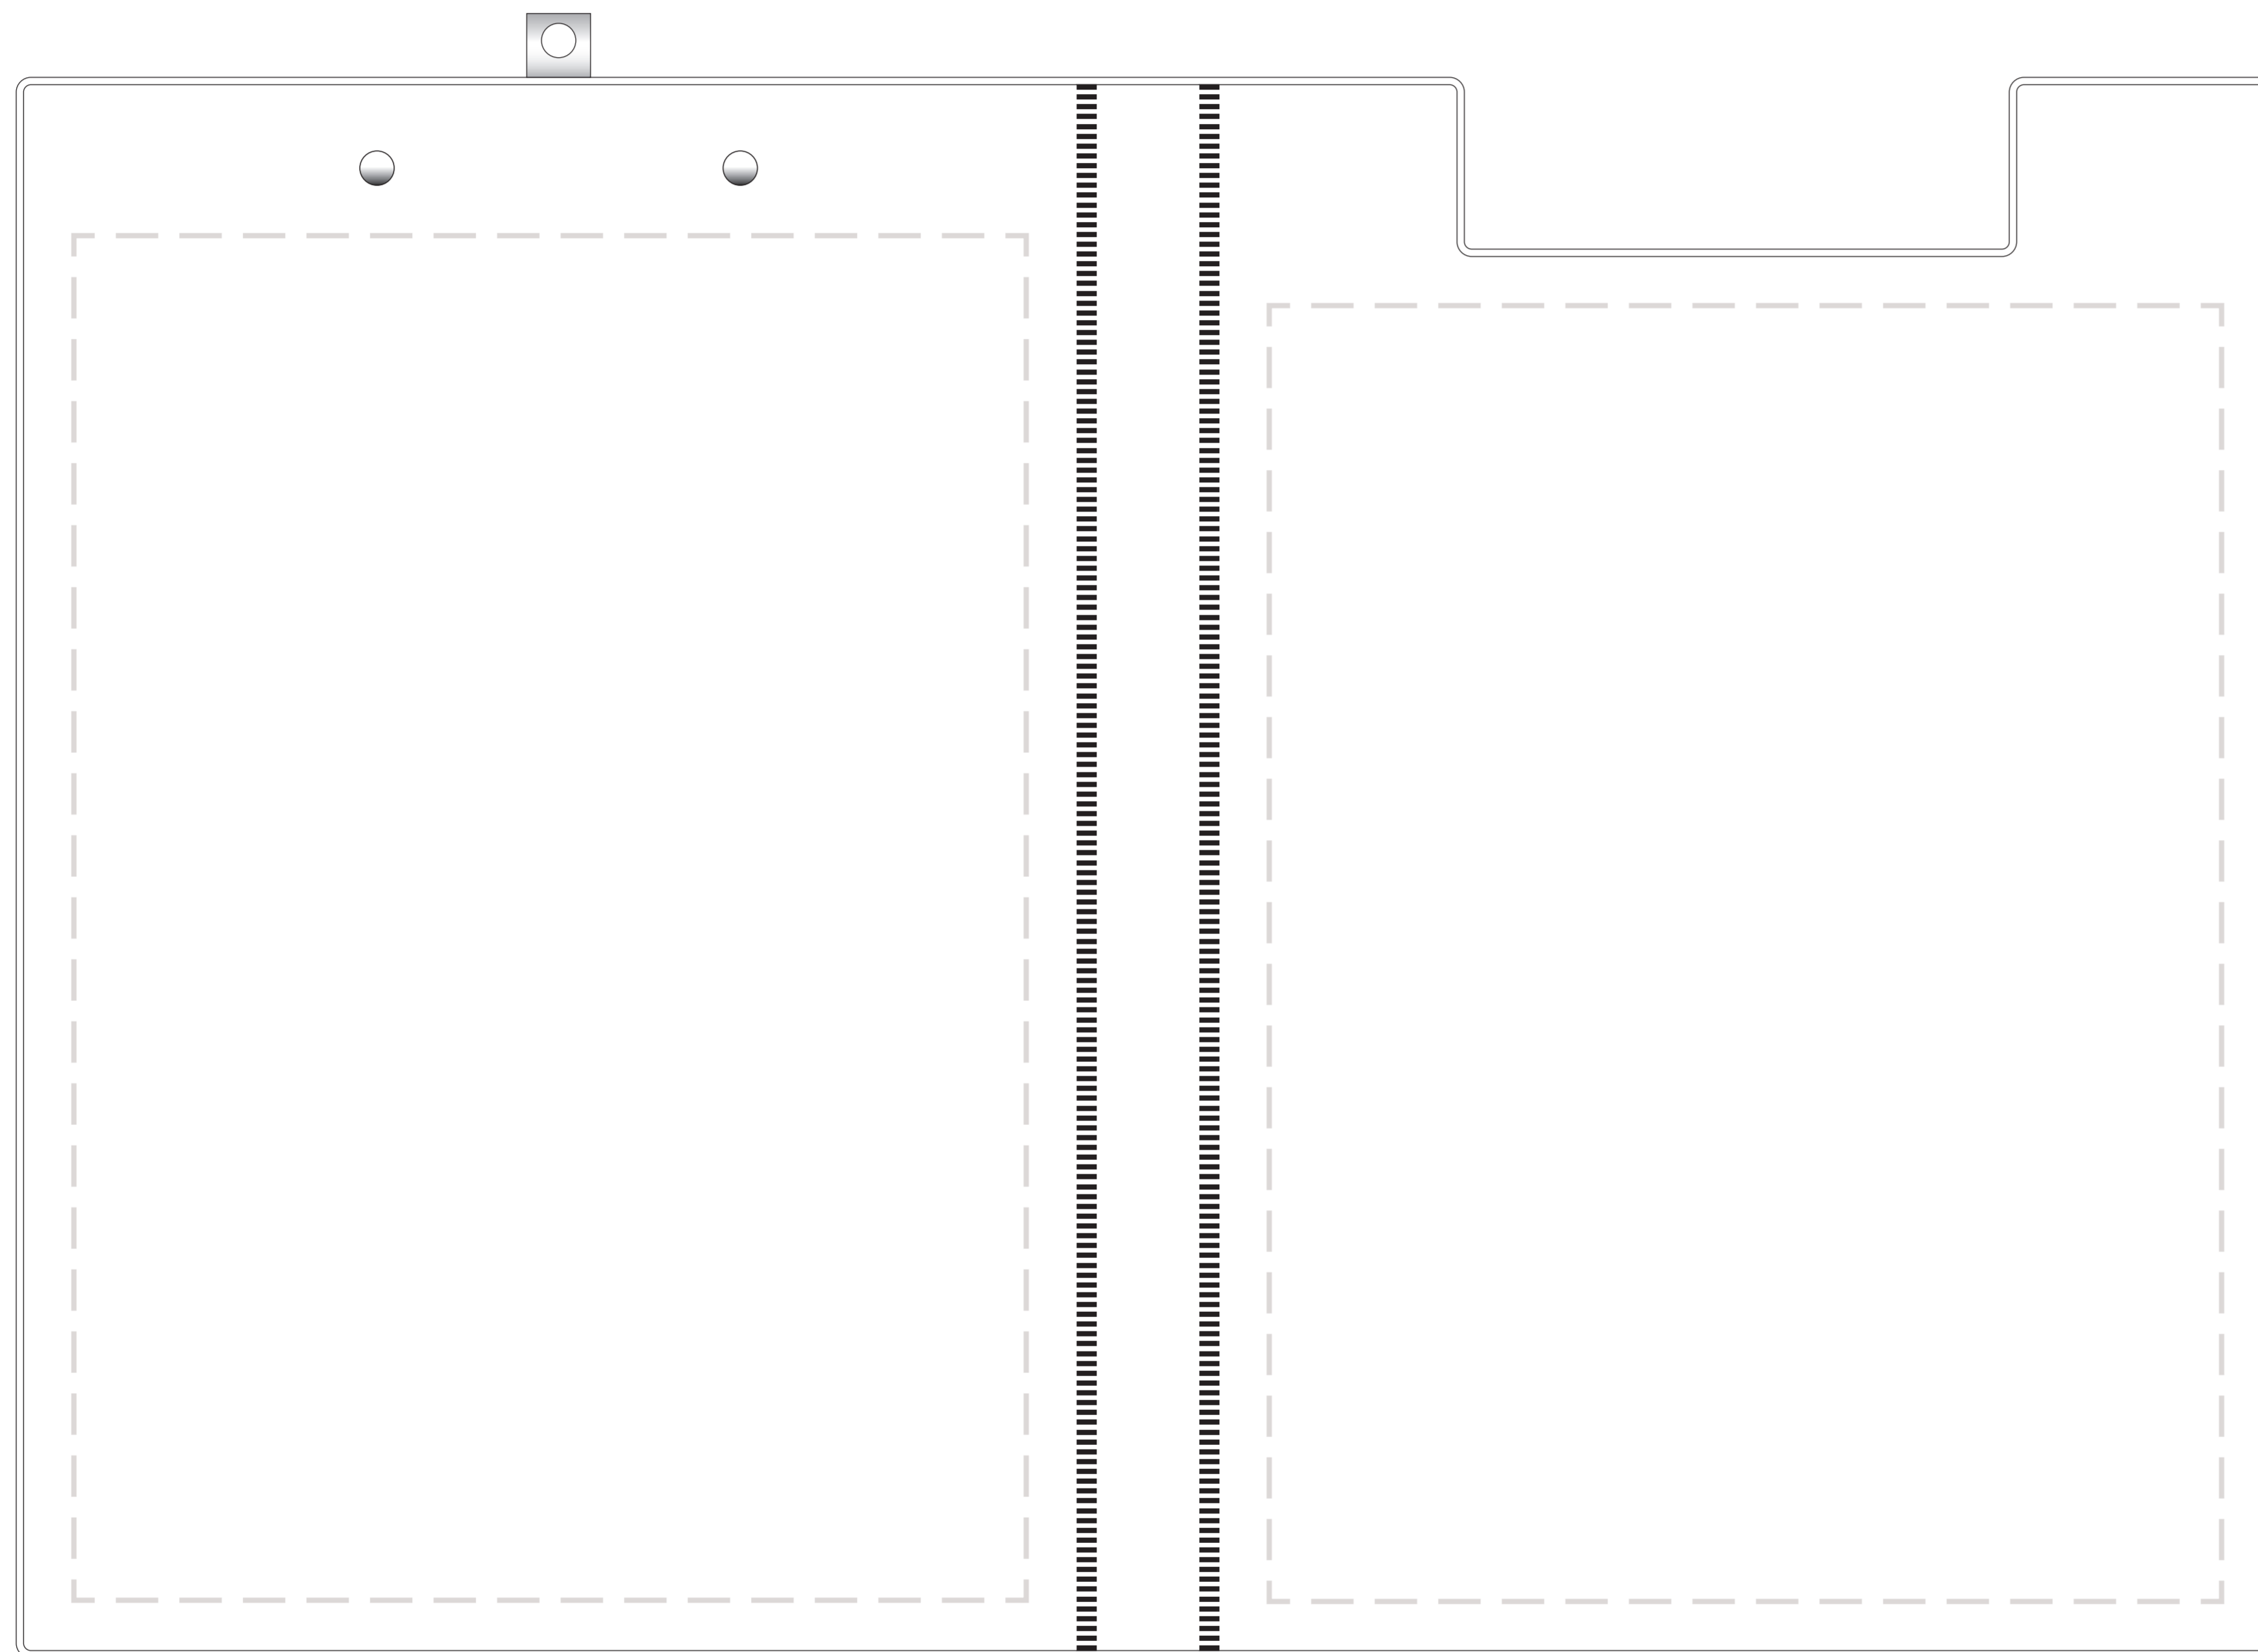

YOUR VISUAL PROOF

Order Reference	xxxxxx
Date created	xx/xx/xx
Created by	xx

Product	216168
Colour	White
Branding	Spot colour

PANTONE® Colours

Artwork Advisories

Please note that the Pantone colours of this product are only the closest colour match to the suppliers material range and are not an exact match.

Please email all approvals/amends to your order processor.

Scale 100% Print area 194 x 278mm (back) 194 x 264mm (front) Logo size xx x xxmm