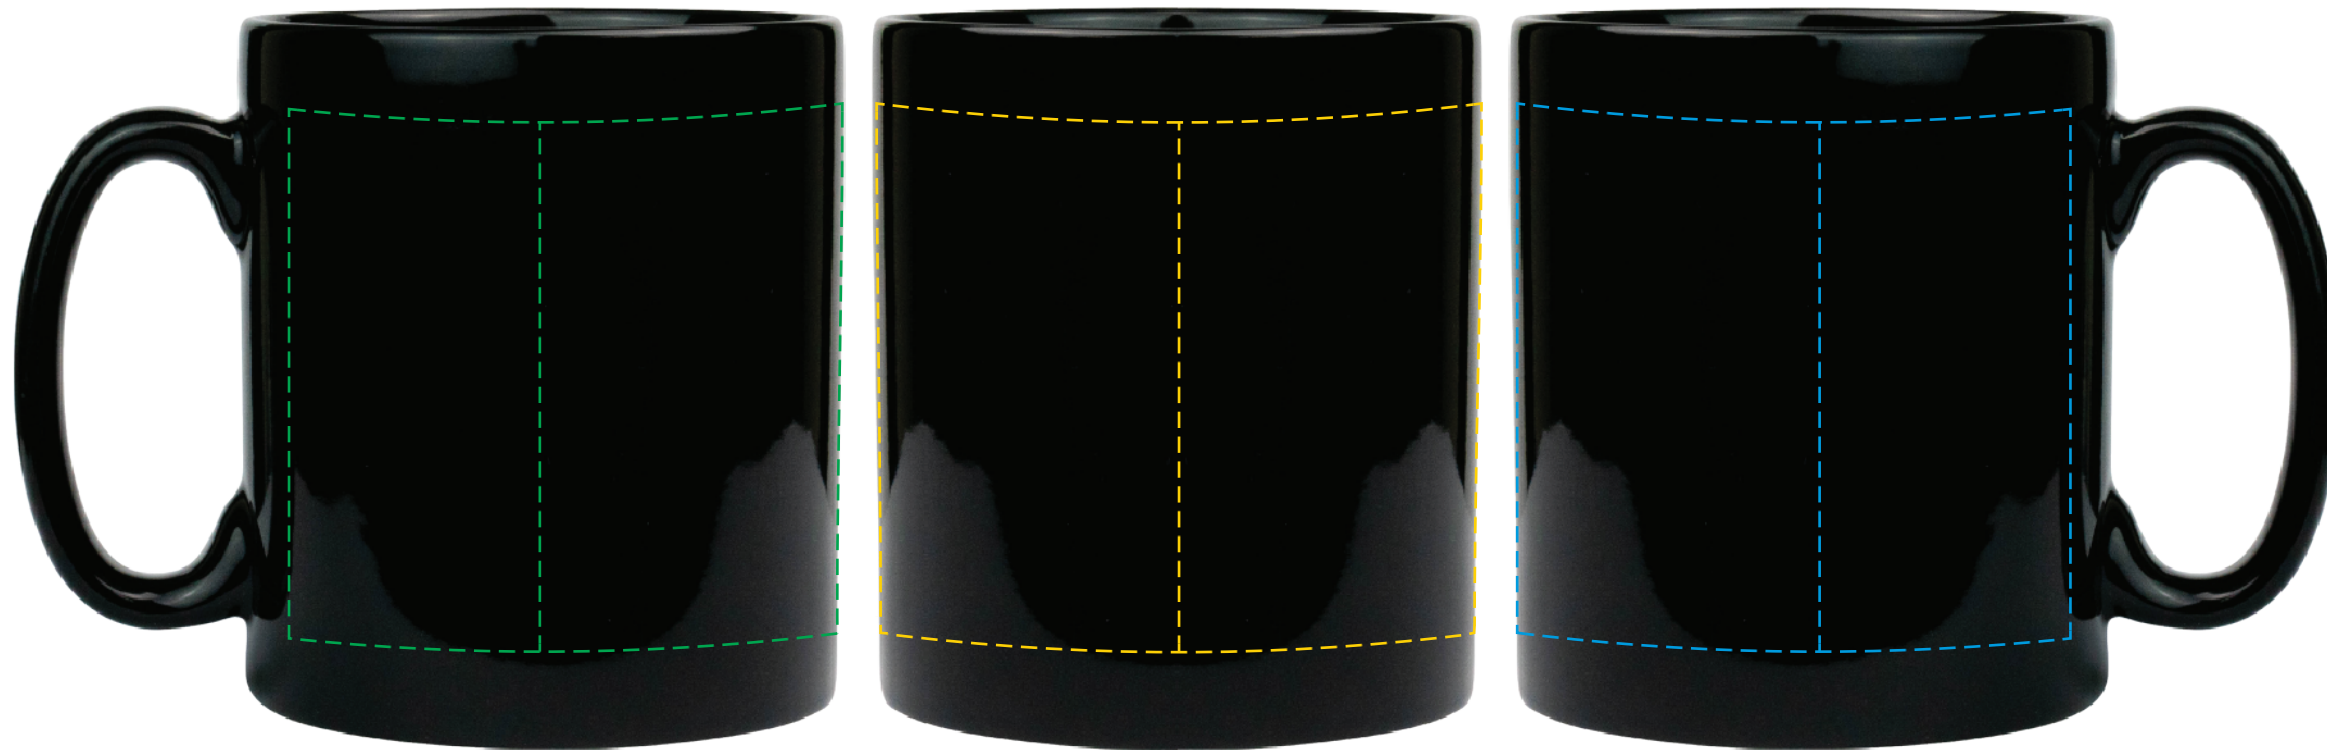

YOUR VISUAL PROOF (1 of 2)

For Visual Purposes Only. Please see page 2 actual artwork size.

Order Reference xxxxxx
Date created xx/xx/xx
Created by xx

Product 216370
Colour Black
Branding Spot Colour

PANTONE® Colours

Visual scale 100%.