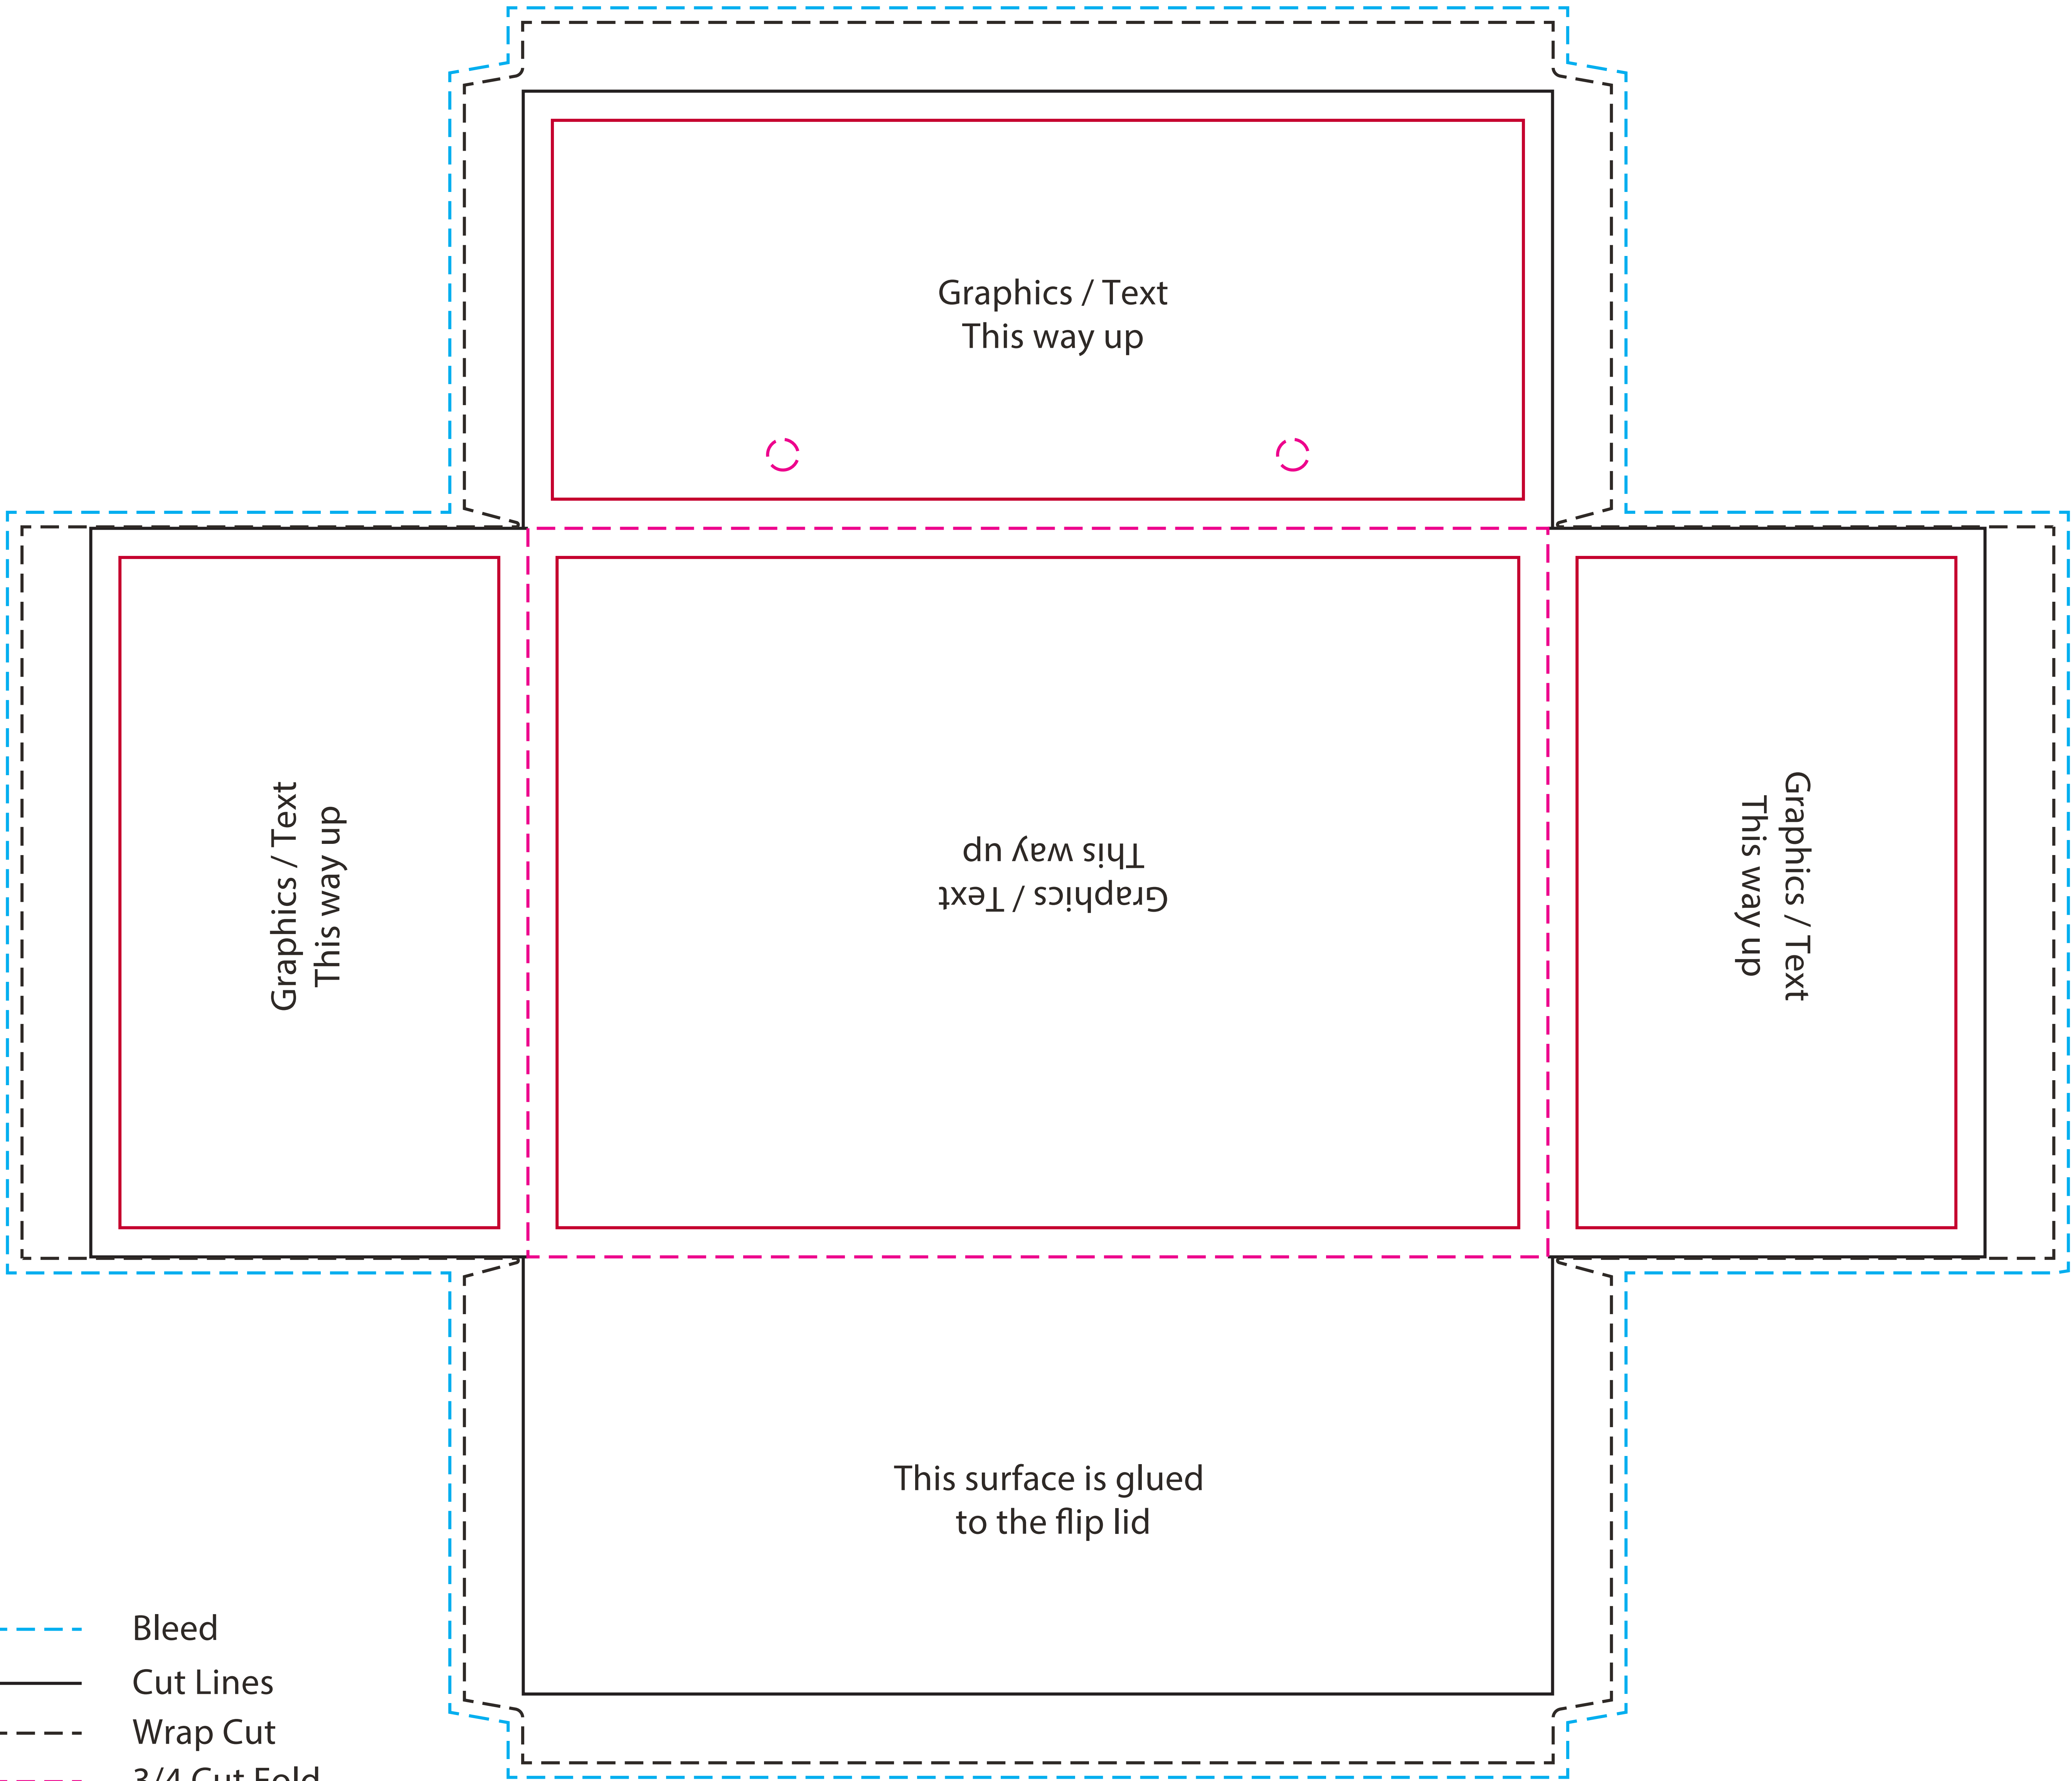

YOUR VISUAL PROOF (3 of 4)

- - - - Bleed
- — — — Cut Lines
- - - - Wrap Cut
- - - - 3/4 Cut Fold
- — — — Safe Print Area

Order Reference   xxxxxx
Date created   xx/xx/xx
Created by   xx

Print area: Box Base   350 x 250 mm
Logo size   xx x xxmm
Branding   Full colour