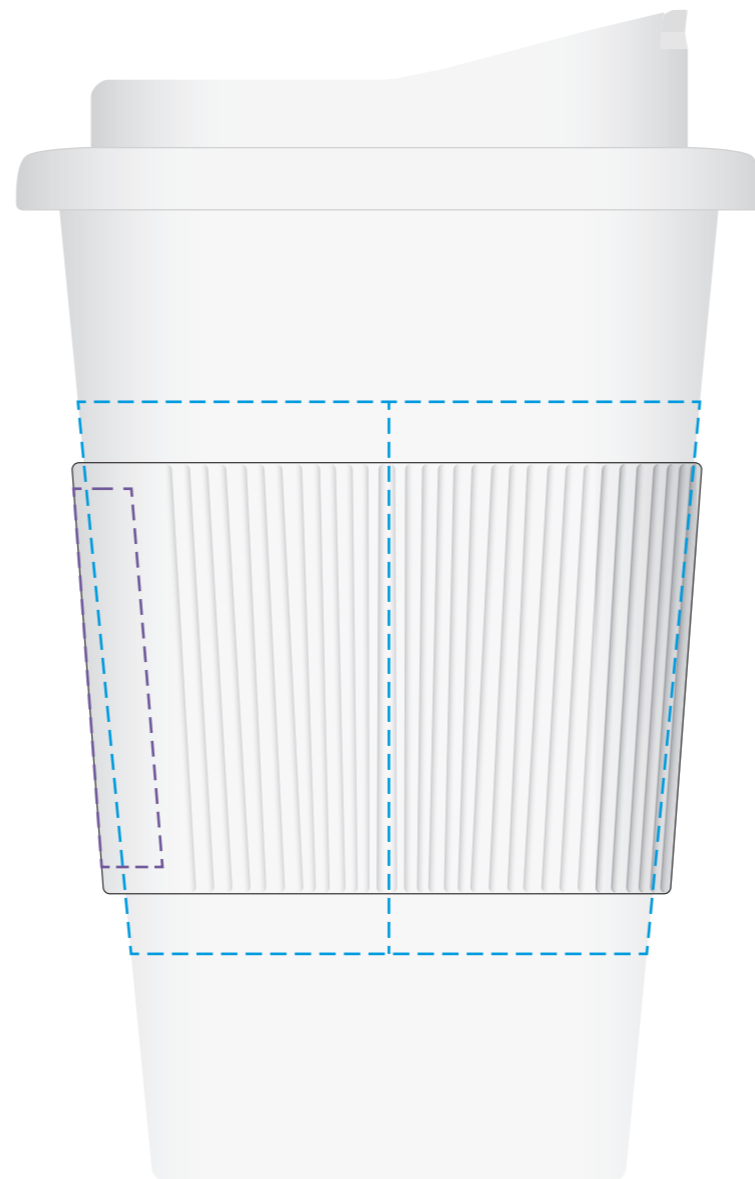

# YOUR VISUAL PROOF (1 of 2)

Left side

Front

Right side

Back

For Visual Purposes Only. Please see page 2 for artwork alone.

Order Reference	xxxxxxx
Date created	xx/xx/xx
Created by	xx

Product	216664
Mug Colour	White
Lid Colour	White
Grip Colour	White
Branding	Spot Colour

**PANTONE® Colours**

PANTONE® XXXc	PANTONE® XXXc	PANTONE® XXXc	PANTONE® XXXc

**Artwork Advisories**

This template is not to scale and is to be used as a **guide for print size & positioning only.**

Grip can only be printed in the following colours: Black, Blue (2195), Cool Grey (7), Green (355), Gold (871), Red (2035), Orange (165), Purple (2685), Yellow (120), Reflex Blue, Silver (877c), White.

# YOUR VISUAL PROOF (2 of 2)

Order Reference xxxxxx  
Date created xx/xx/xx  
Created by xx

Grip artwork

Print area - mug 228 x 73 mm  
Print area - grip 50 x 50 mm  
Logo size - mug xx x xx mm  
Logo size - grip xx x xx mm  
Branding Spot Colour

A

Mug artwork

B

- Grip print area
- Mug print area
- This area will be covered by the grip

Visual scale 100%.