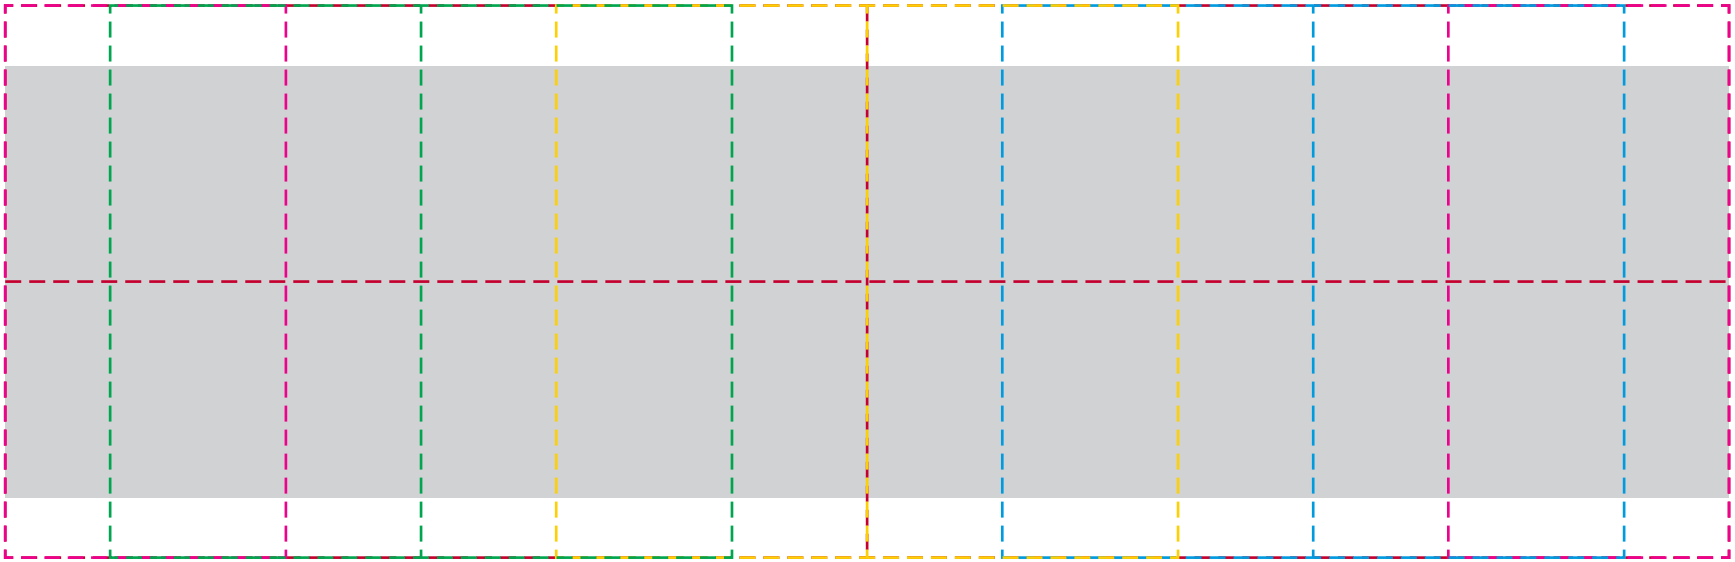

# YOUR VISUAL PROOF (1 of 2)

Left side

Front

Right side

Back

For Visual Purposes Only. Please see page 2 for artwork alone.

Order Reference	xxxxxxx
Date created	xx/xx/xx
Created by	xx

Product	216664
Mug Colour	White
Lid Colour	White
Grip Colour	White
Branding	Spot Colour

# YOUR VISUAL PROOF (2 of 2)

Order Reference xxxxxx  
Date created xx/xx/xx  
Created by xx

Grip artwork

Print area - mug 228 x 73 mm  
Print area - grip 50 x 50 mm  
Logo size - mug xx x xx mm  
Logo size - grip xx x xx mm  
Branding Spot Colour