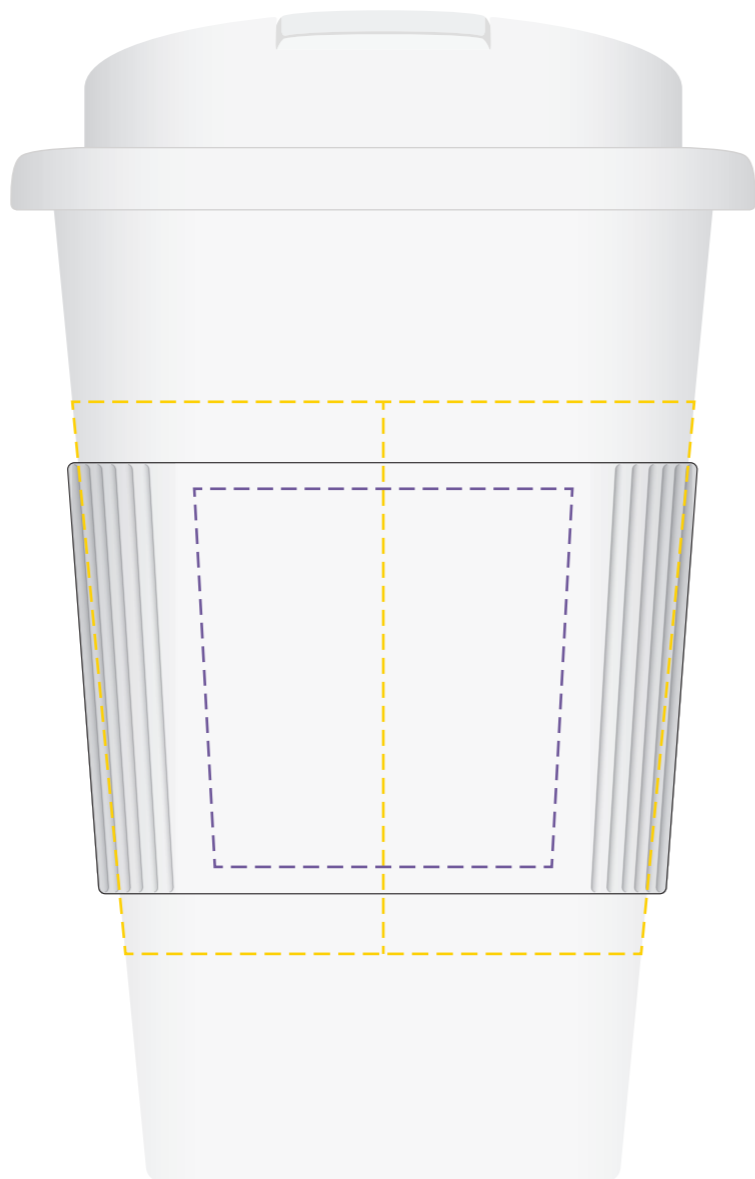

# YOUR VISUAL PROOF (1 of 2)

Left side

Front

Right side

Back

For Visual Purposes Only. Please see page 2 for artwork alone.

Order Reference	xxxxxxx
Date created	xx/xx/xx
Created by	xx

Product	216664
Mug Colour	White
Lid Colour	White
Grip Colour	White
Branding	Spot Colour

**PANTONE® Colours**

PANTONE® XXXc	PANTONE® XXXc	PANTONE® XXXc	PANTONE® XXXc

**Artwork Advisories**

This template is not to scale and is to be used as a **guide for print size & positioning only.**

Grip can only be printed in the following colours: Black, Blue (2195), Cool Grey (7), Green (355), Gold (871), Red (2035), Orange (165), Purple (2685), Yellow (120), Reflex Blue, Silver (877c), White.

# YOUR VISUAL PROOF (2 of 2)

Order Reference xxxxxx  
Date created xx/xx/xx  
Created by xx

Grip artwork

Print area - mug 228 x 73 mm  
Print area - grip 50 x 50 mm  
Logo size - mug xx x xx mm  
Logo size - grip xx x xx mm  
Branding Spot Colour

A

Mug artwork

B

- Grip print area
- Mug print area
- This area will be covered by the grip

Visual scale 100%.