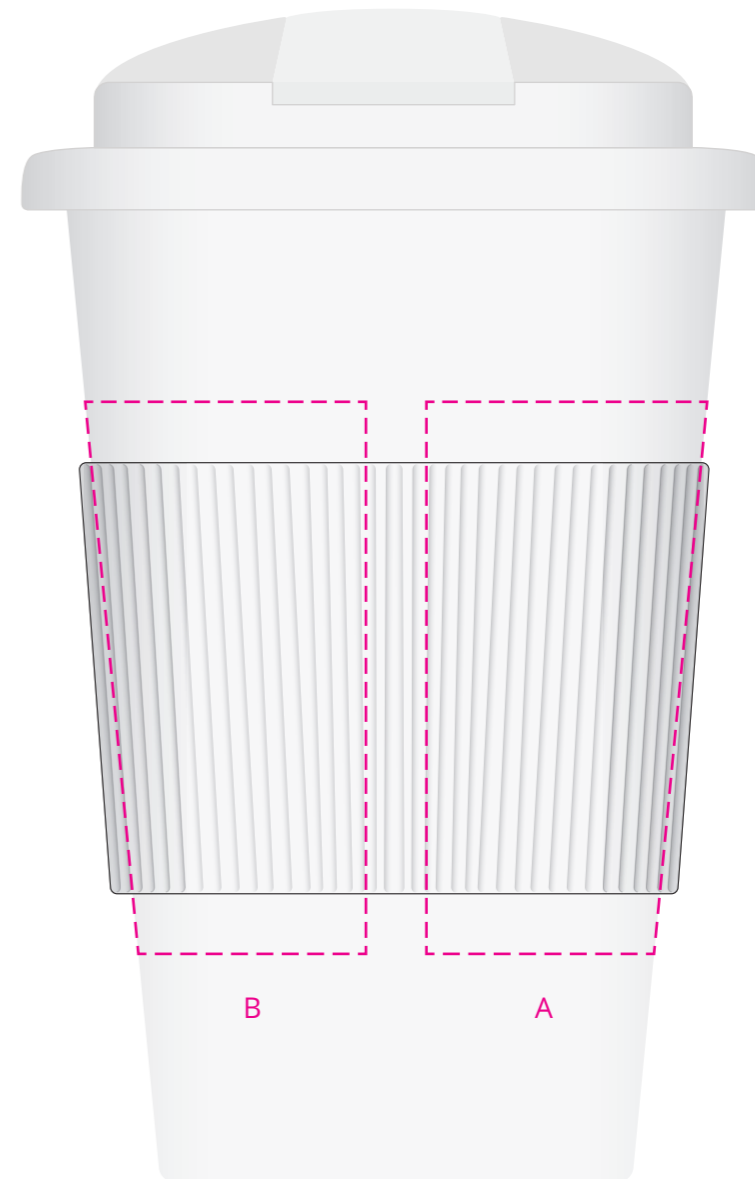

# YOUR VISUAL PROOF (1 of 2)

Left side

Front

Right side

Back

For Visual Purposes Only. Please see page 2 for artwork alone.

Order Reference	xxxxxxx
Date created	xx/xx/xx
Created by	xx

Product	216664
Mug Colour	White
Lid Colour	White
Grip Colour	White
Branding	Spot Colour

**PANTONE® Colours**

PANTONE® XXXc	PANTONE® XXXc	PANTONE® XXXc	PANTONE® XXXc

**Artwork Advisories**

This template is not to scale and is to be used as a **guide for print size & positioning only.**

Grip can only be printed in the following colours: Black, Blue (2195), Cool Grey (7), Green (355), Gold (871), Red (2035), Orange (165), Purple (2685), Yellow (120), Reflex Blue, Silver (877c), White.

# YOUR VISUAL PROOF (2 of 2)

Order Reference xxxxxx  
Date created xx/xx/xx  
Created by xx

Grip artwork

Print area - mug 228 x 73 mm  
Print area - grip 50 x 50 mm  
Logo size - mug xx x xx mm  
Logo size - grip xx x xx mm  
Branding Spot Colour