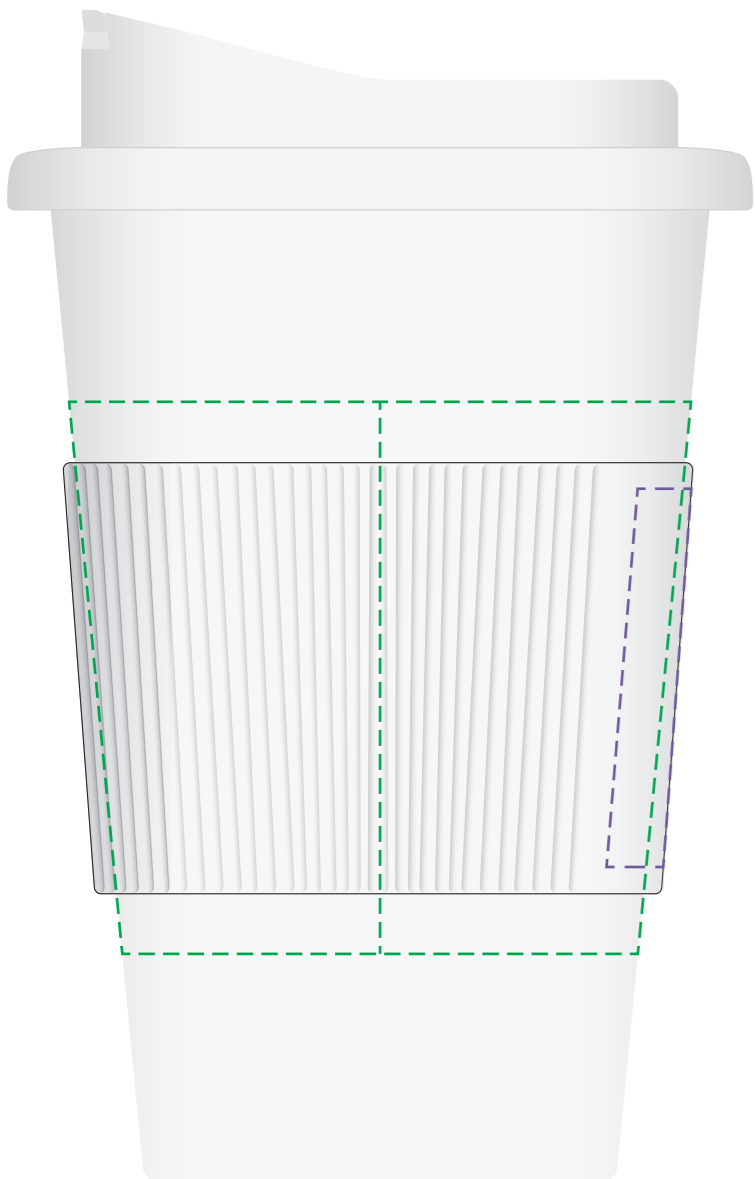

# YOUR VISUAL PROOF (1 of 2)

Left side

Front

Right side

Back

For Visual Purposes Only. Please see page 2 for artwork alone.

Order Reference	xxxxxxx
Date created	xx/xx/xx
Created by	xx

Product	216664
Mug Colour	White
Lid Colour	White
Grip Colour	White
Branding	Spot Colour

**PANTONE® Colours**

PANTONE® XXXc	PANTONE® XXXc	PANTONE® XXXc	PANTONE® XXXc

**Artwork Advisories**

This template is not to scale and is to be used as a **guide for print size & positioning only.**

Grip can only be printed in the following colours: Black, Blue (2195), Cool Grey (7), Green (355), Gold (871), Red (2035), Orange (165), Purple (2685), Yellow (120), Reflex Blue, Silver (877c), White.

# YOUR VISUAL PROOF (2 of 2)

Order Reference xxxxxx  
Date created xx/xx/xx  
Created by xx

Grip artwork

Print area - mug 228 x 73 mm  
Print area - grip 50 x 50 mm  
Logo size - mug xx x xx mm  
Logo size - grip xx x xx mm  
Branding Spot Colour