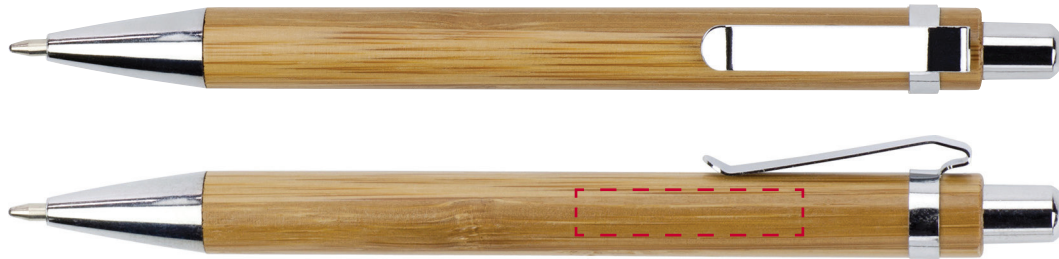

YOUR VISUAL PROOF

Order Reference xxxxxx
Date created xx/xx/xx
Created by xx

Product 216936
Colour Bamboo
Branding Engraved

Artwork Advisories

Please note, the consistency of the engraving finish **WILL vary due to natural materials.**