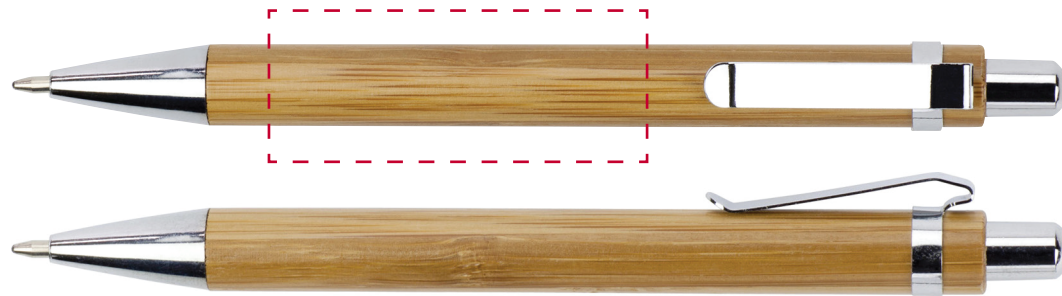

YOUR VISUAL PROOF

Order Reference	xxxxxx
Date created	xx/xx/xx
Created by	xx

Product	216936
Colour	Bamboo
Branding	Spot colour

PANTONE® Colours

Artwork Advisories

It is the customer's responsibility to ensure that the proof is correct in all areas. Please be sure to double-check spelling, grammar, layout and design before approving artwork. Due to the variation in monitor colours and adjustments, PDF proofs may not provide an accurate colour representation of the final product & printed work. Once artwork is approved, your order will be processed based on the above unless any amendments are made. All orders are subject to our terms and conditions.

Please email all approvals/amends to your order processor.

Scale 100% Print area 50 x 20 mm Logo size xx x xxmm