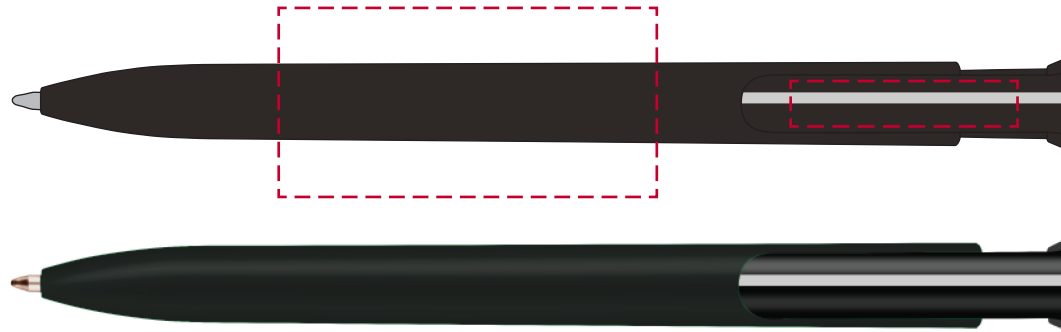

YOUR VISUAL PROOF

Order Reference xxxxxx
Date created xx/xx/xx
Created by xx

Product 217190
Colour Black
Branding Spot colour

PANTONE® Colours

Artwork Advisories

The lower image is not to scale and is to show how the artwork may appear on the product only.

Please email all approvals/amends to your order processor.

Scale 100% Print area Barrel 50 x 25 mm Clip 30 x 6 mm (POA) Logo size xx x xxmm