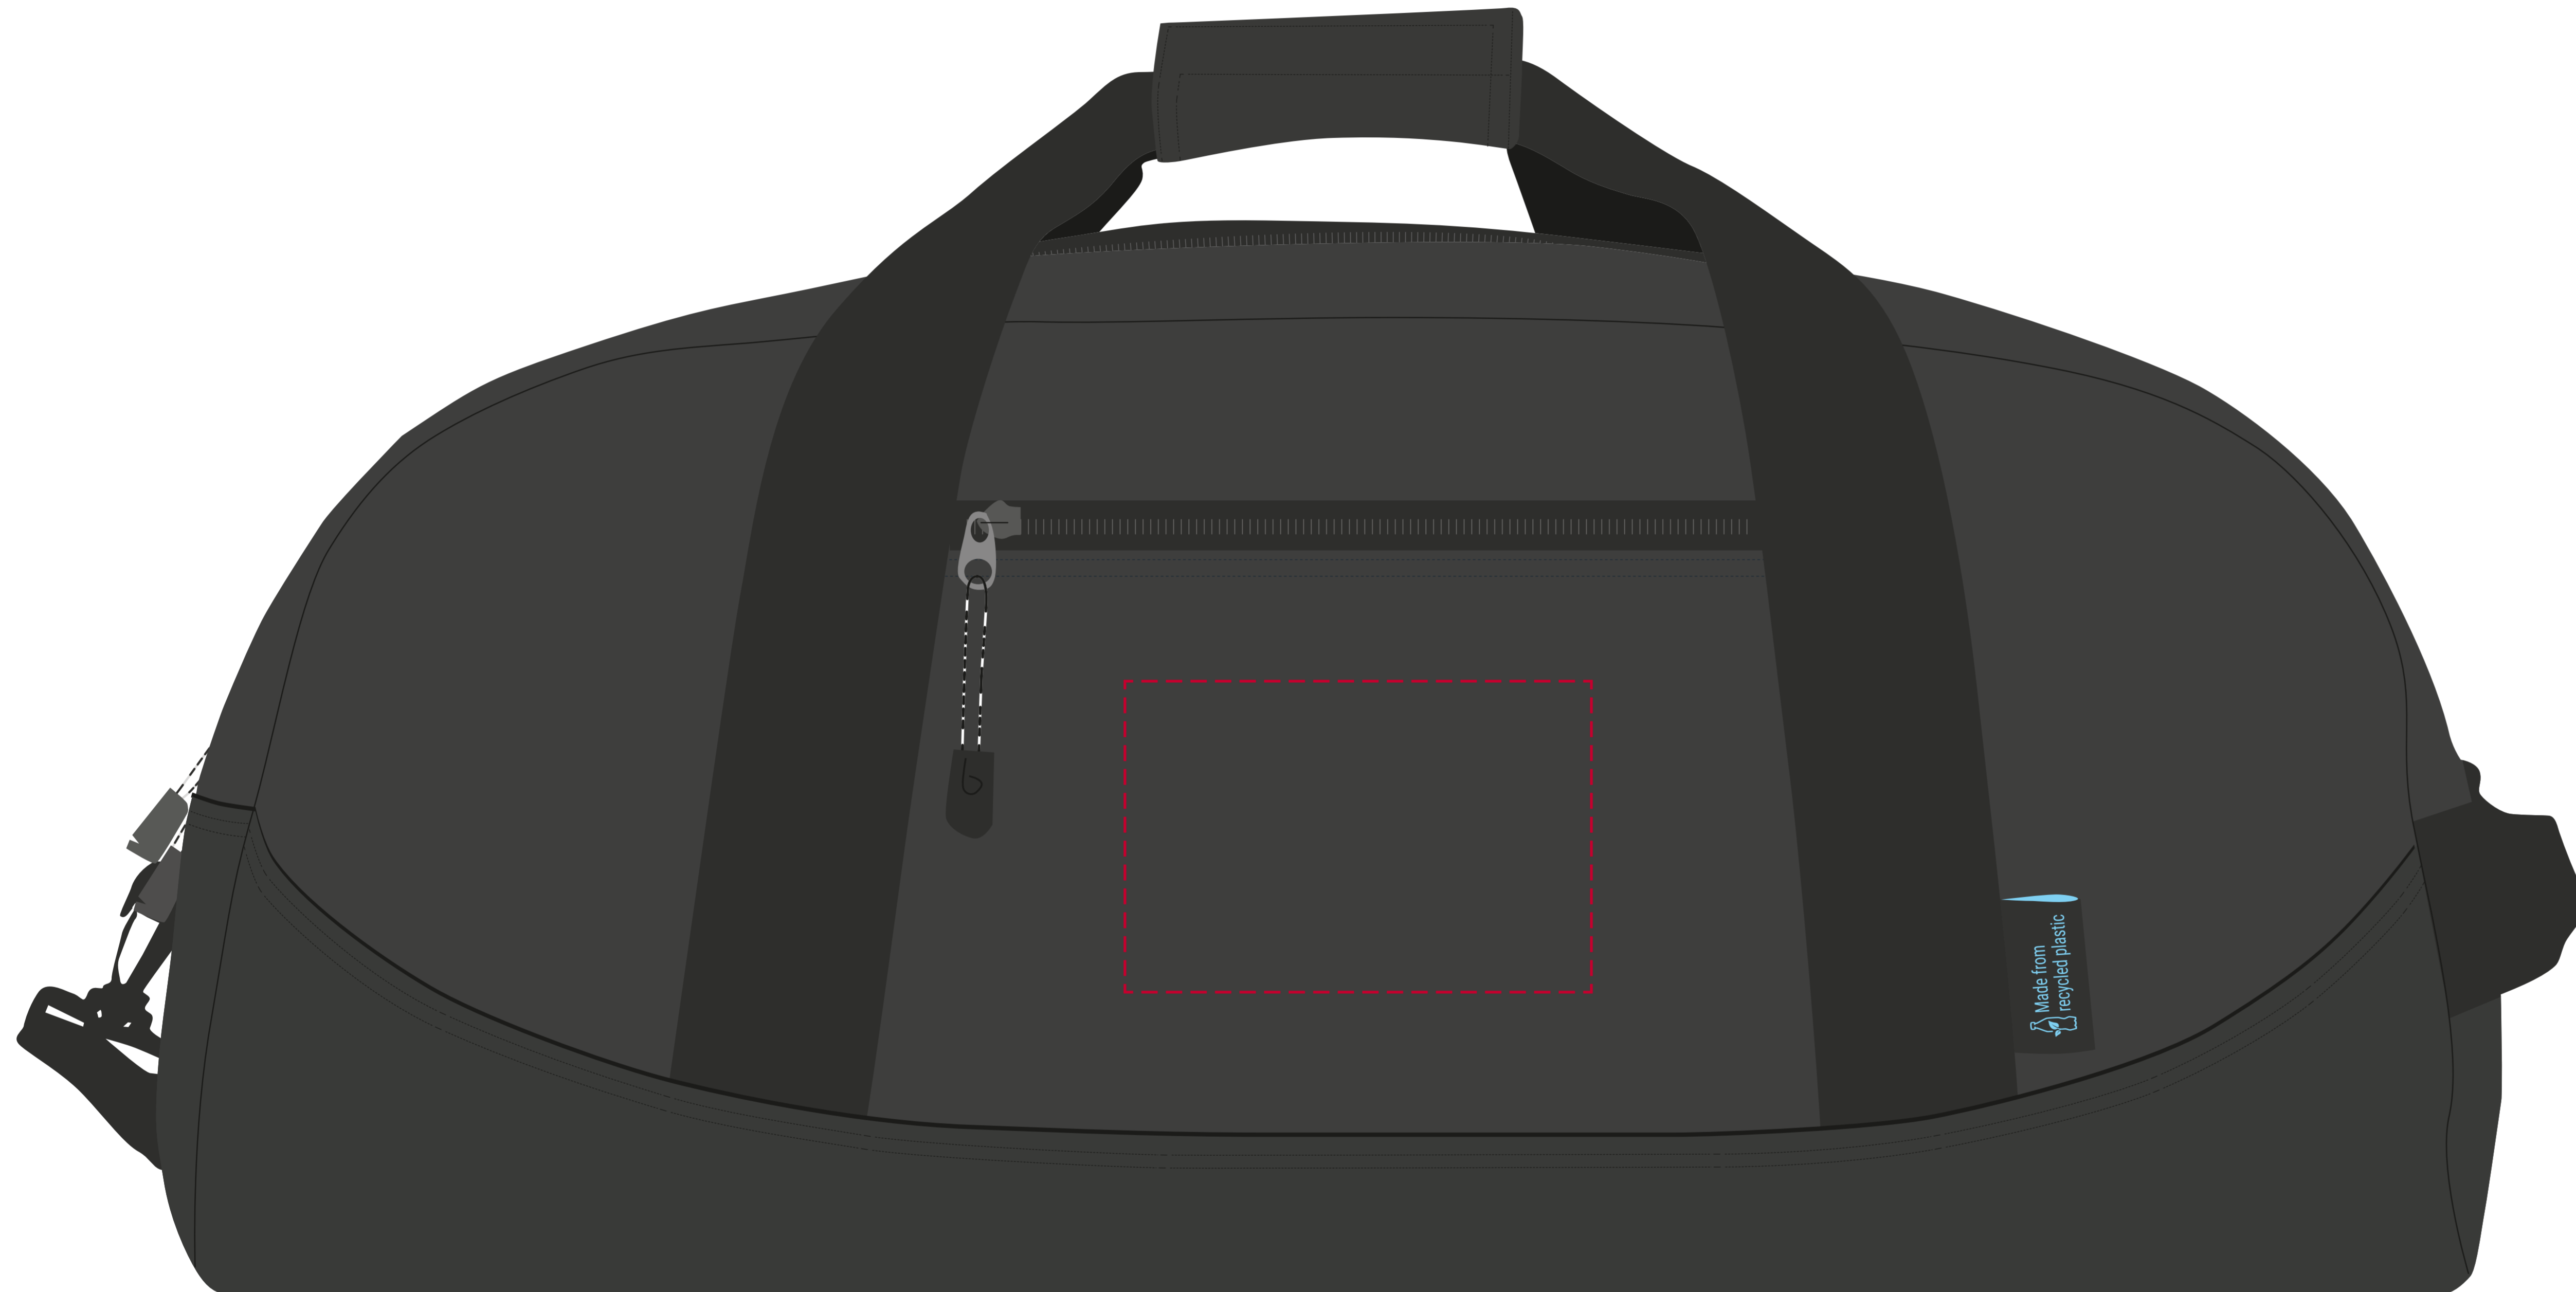

YOUR VISUAL PROOF

Order Reference xxxxxx
Date created xx/xx/xx
Created by xx

Product 225734
Colour Black
Branding Spot Colour (2 col. max)

PANTONE® Colours

Artwork Advisories

It is the customer's responsibility to ensure that the proof is correct in all areas. Please be sure to double-check spelling, grammar, layout and design before approving artwork. **Due to the variation in monitor colours and adjustments, PDF proofs may not provide an accurate colour representation of the final product & printed work.** Once artwork is approved, your order will be processed based on the above unless any amendments are made. All orders are subject to our terms and conditions.

Please email all approvals/amends to your order processor.

Scale 100% Print area 120 x 80 mm Logo size xx x xxmm