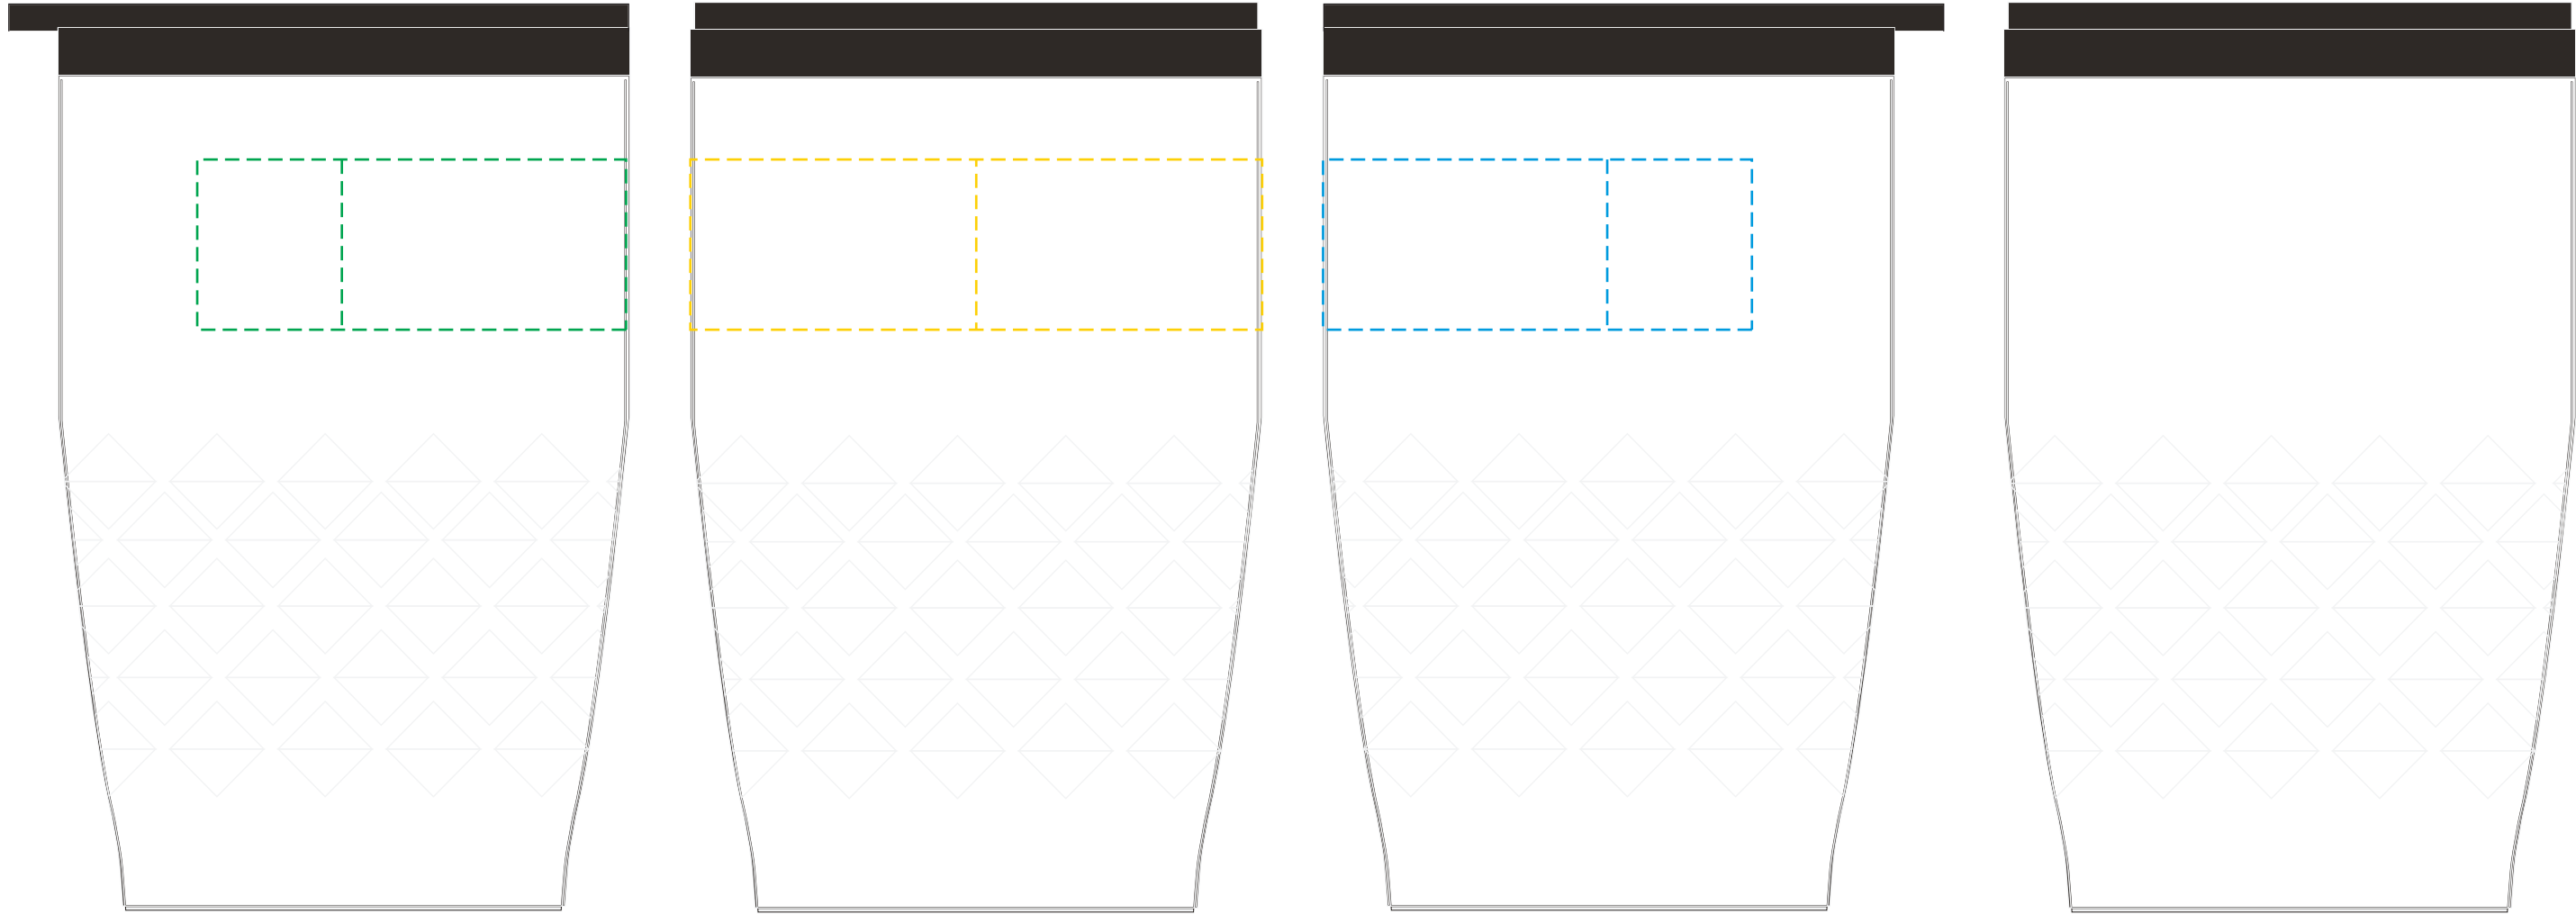

YOUR VISUAL PROOF (1 of 2)

Order Reference xxxxxx
Date created xx/xx/xx
Created by xx

Product 225738
Colour White
Branding Spot Colour

PANTONE® Colours

Artwork Advisories

It is the customer's responsibility to ensure that the proof is correct in all areas. Please be sure to double-check spelling, grammar, layout and design before approving artwork. **Due to the variation in monitor colours and adjustments, PDF proofs may not provide an accurate colour representation of the final product & printed work.** Once artwork is approved, your order will be processed based on the above unless any amendments are made. All orders are subject to our terms and conditions.

Print area 170 x 25mm
Logo size xx x xxmm
Branding Spot Colour

- - - - Print area
- - - - Left face
- - - - Front face
- - - - Right face

Visual scale 100%.