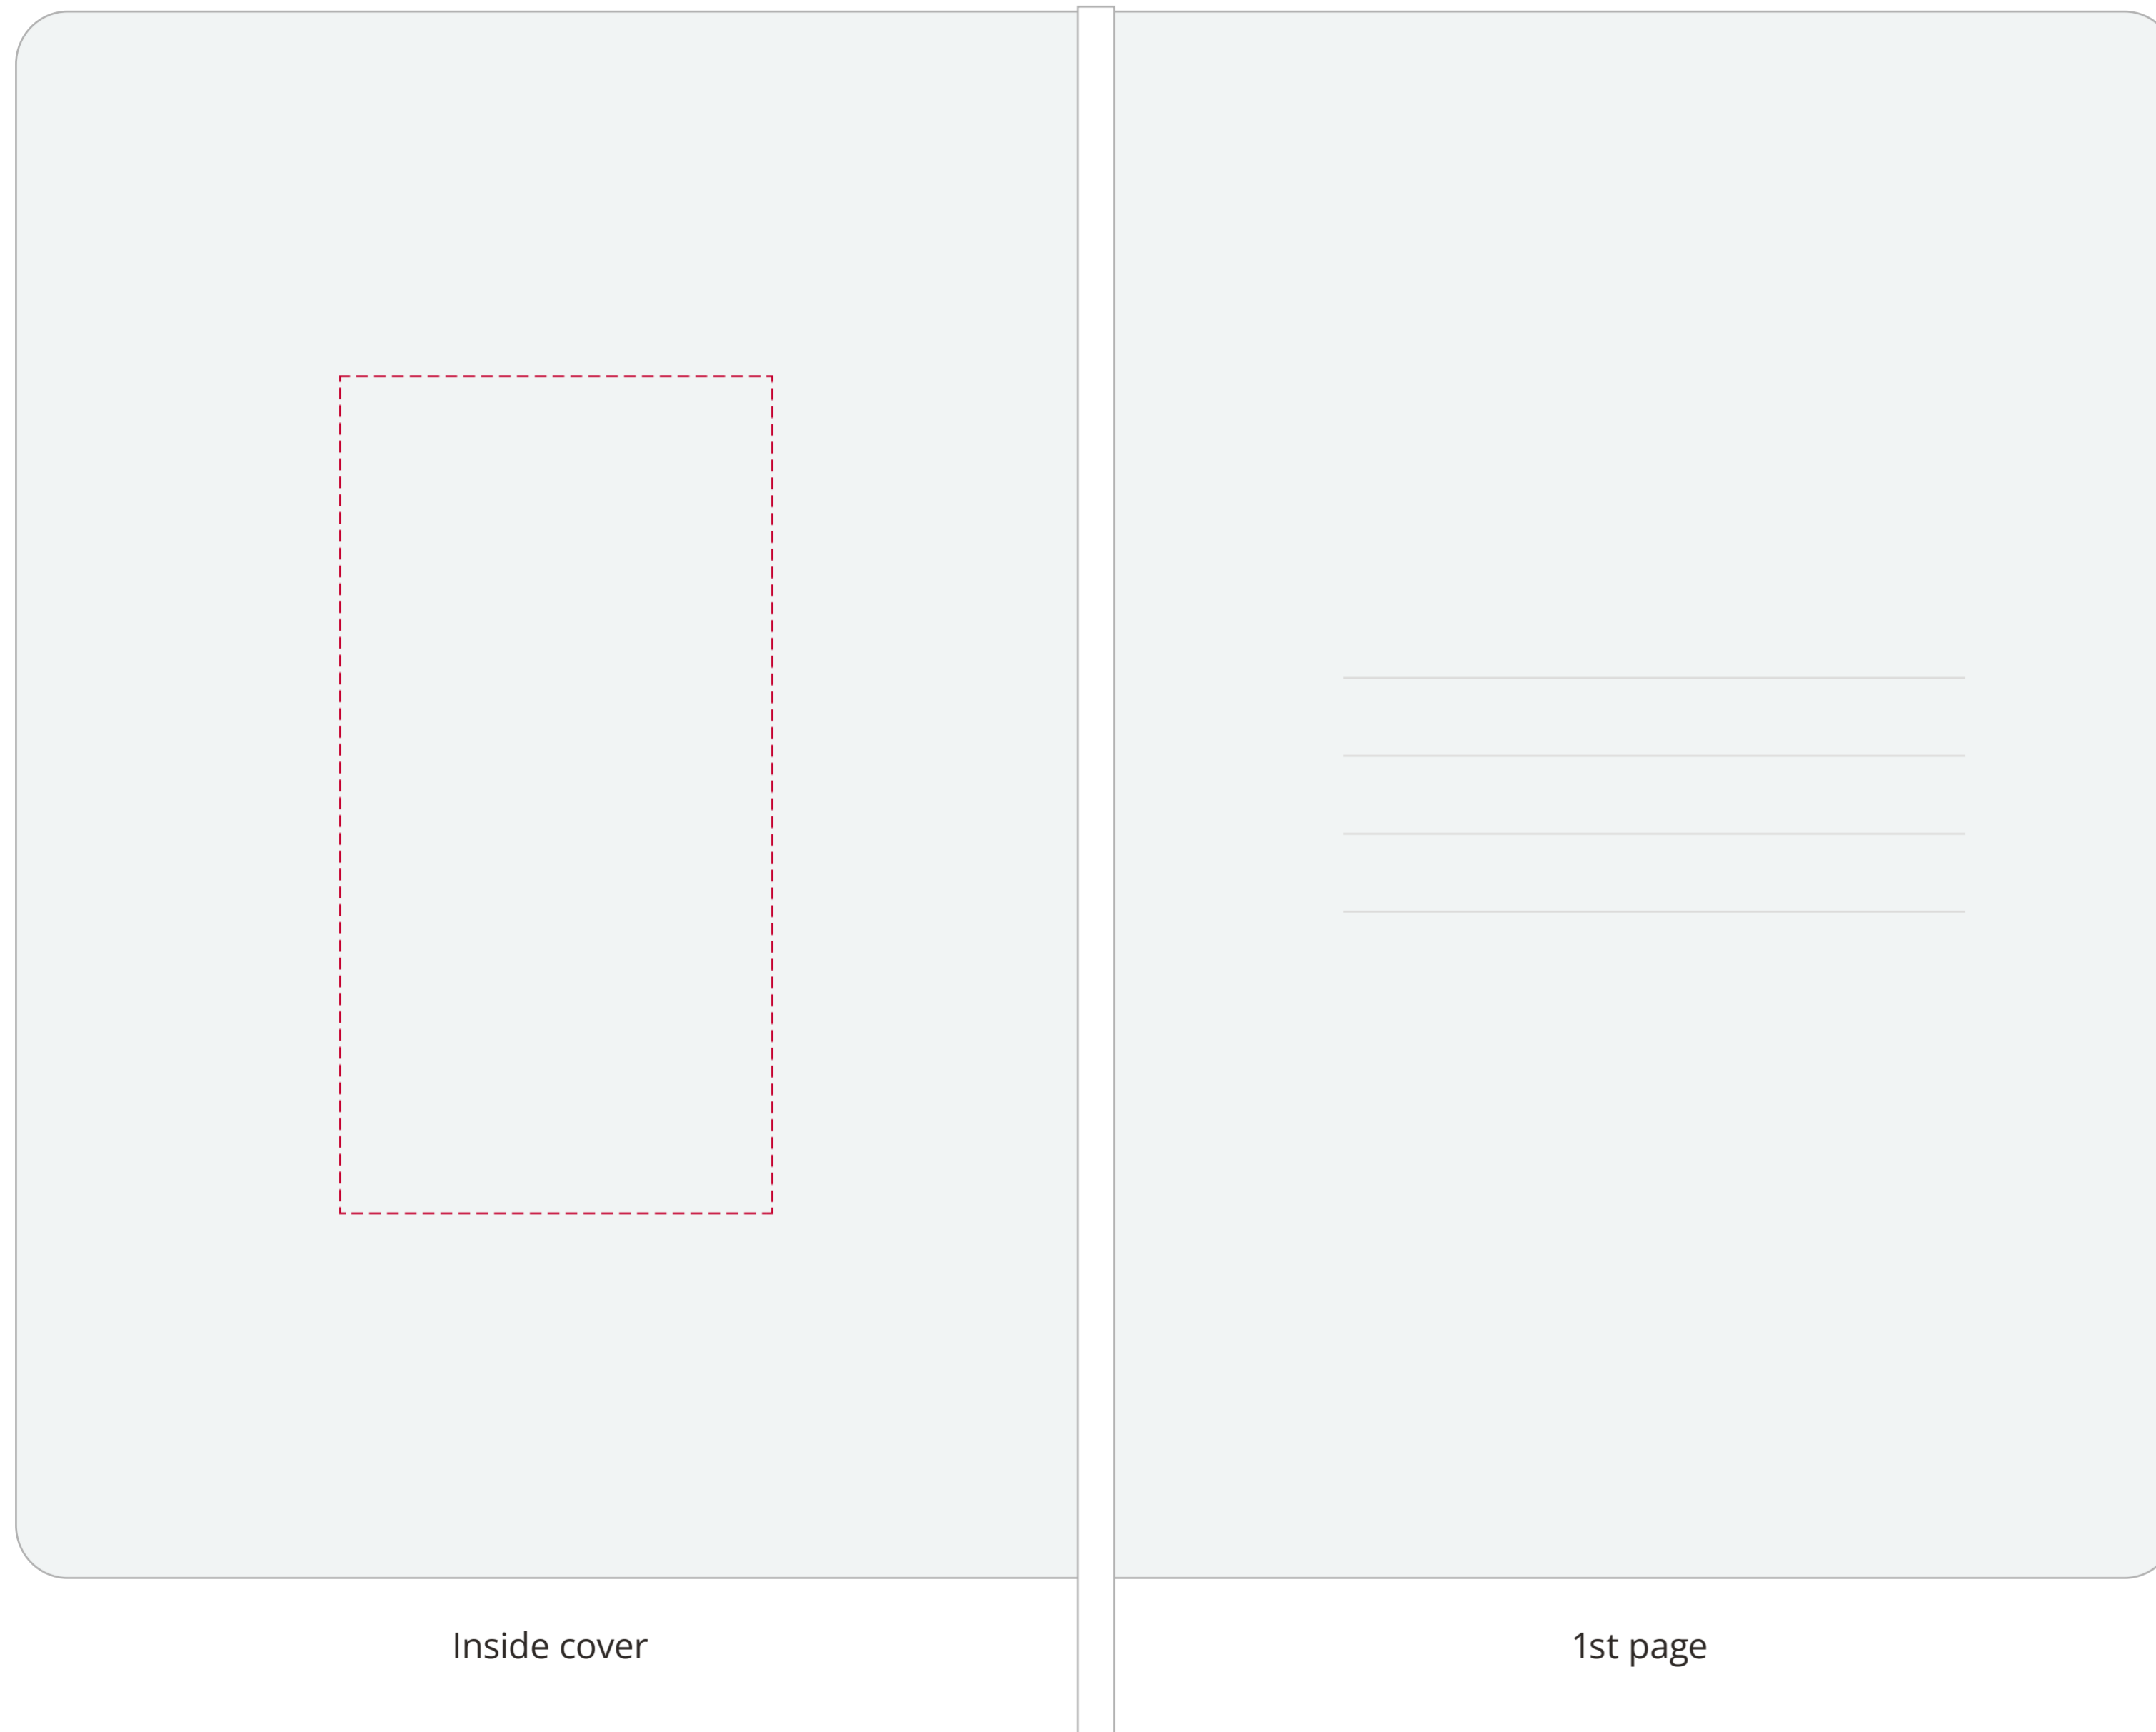

YOUR VISUAL PROOF

Inside cover

1st page

Scale 100%

Print area 80 x 155 mm

Logo size xx x xx mm

Order Reference xxxxxxxx
Date created xx/xx/xx
Created by xx

Product 226344
Colour White
Branding Spot Colour (1 col max.)