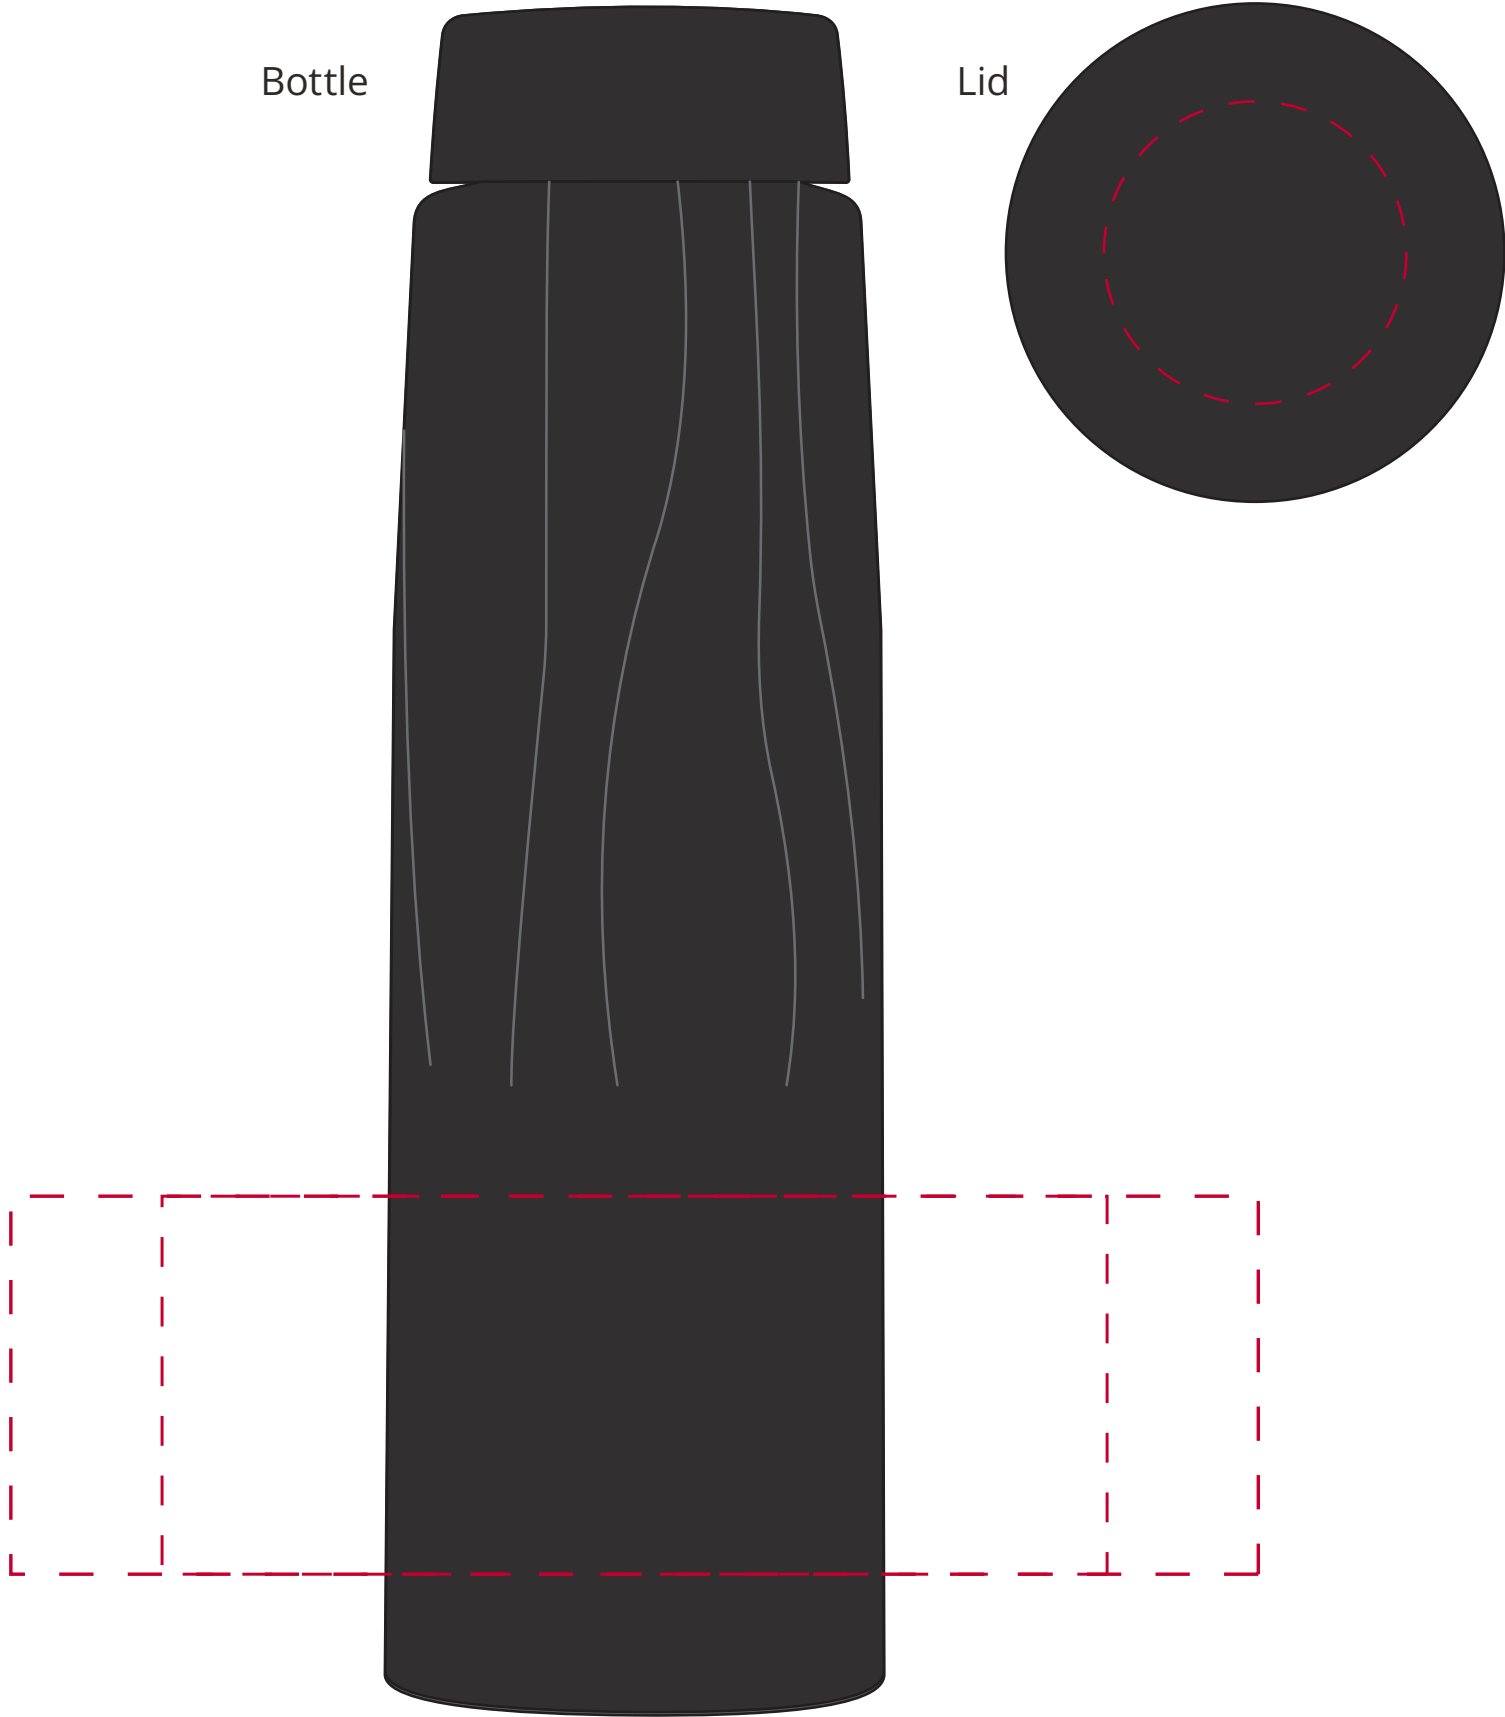

YOUR VISUAL PROOF

Order Reference xxxxxx
Date created xx/xx/xx
Created by xx

Product 226361
Colour Black
Branding Spot Colour

PANTONE® Colours

Artwork Advisories

It is the customer's responsibility to ensure that the proof is correct in all areas. Please be sure to double-check spelling, grammar, layout and design before approving artwork. Due to the variation in monitor colours and adjustments, PDF proofs may not provide an accurate colour representation of the final product & printed work. Once artwork is approved, your order will be processed based on the above unless any amendments are made. All orders are subject to our terms and conditions.

Please email all approvals/amends to your order processor.

Scale 100% Bottle Print area 165 x 50 mm Lid Print area 40 mm dia. Logo size xx x xxmm / xx x xxmm