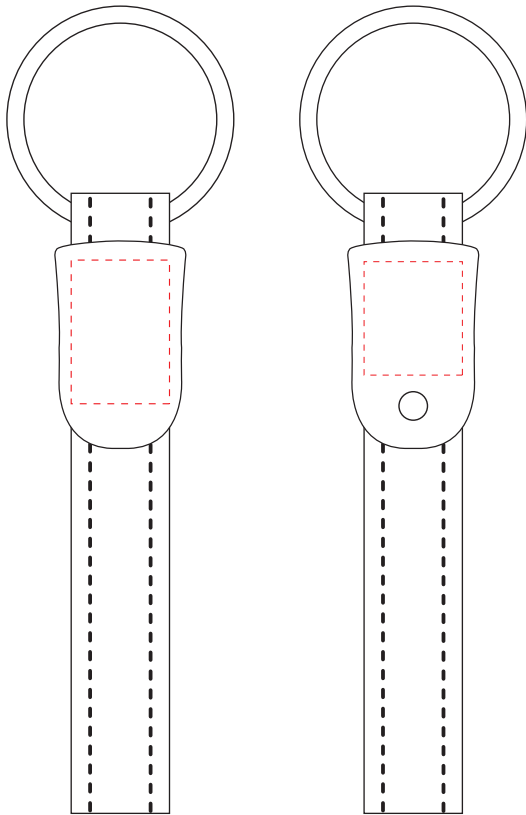

A87006 • Ascari keyring

FRONT

BACK

ENGRAVING AREA

FRONT: 13mm x 19mm
BACK: 13mm x 15mm

DIMENSIONS

106mm (Height) x 30mm (Width)

ALL TEMPLATES ARE ACTUAL SIZE