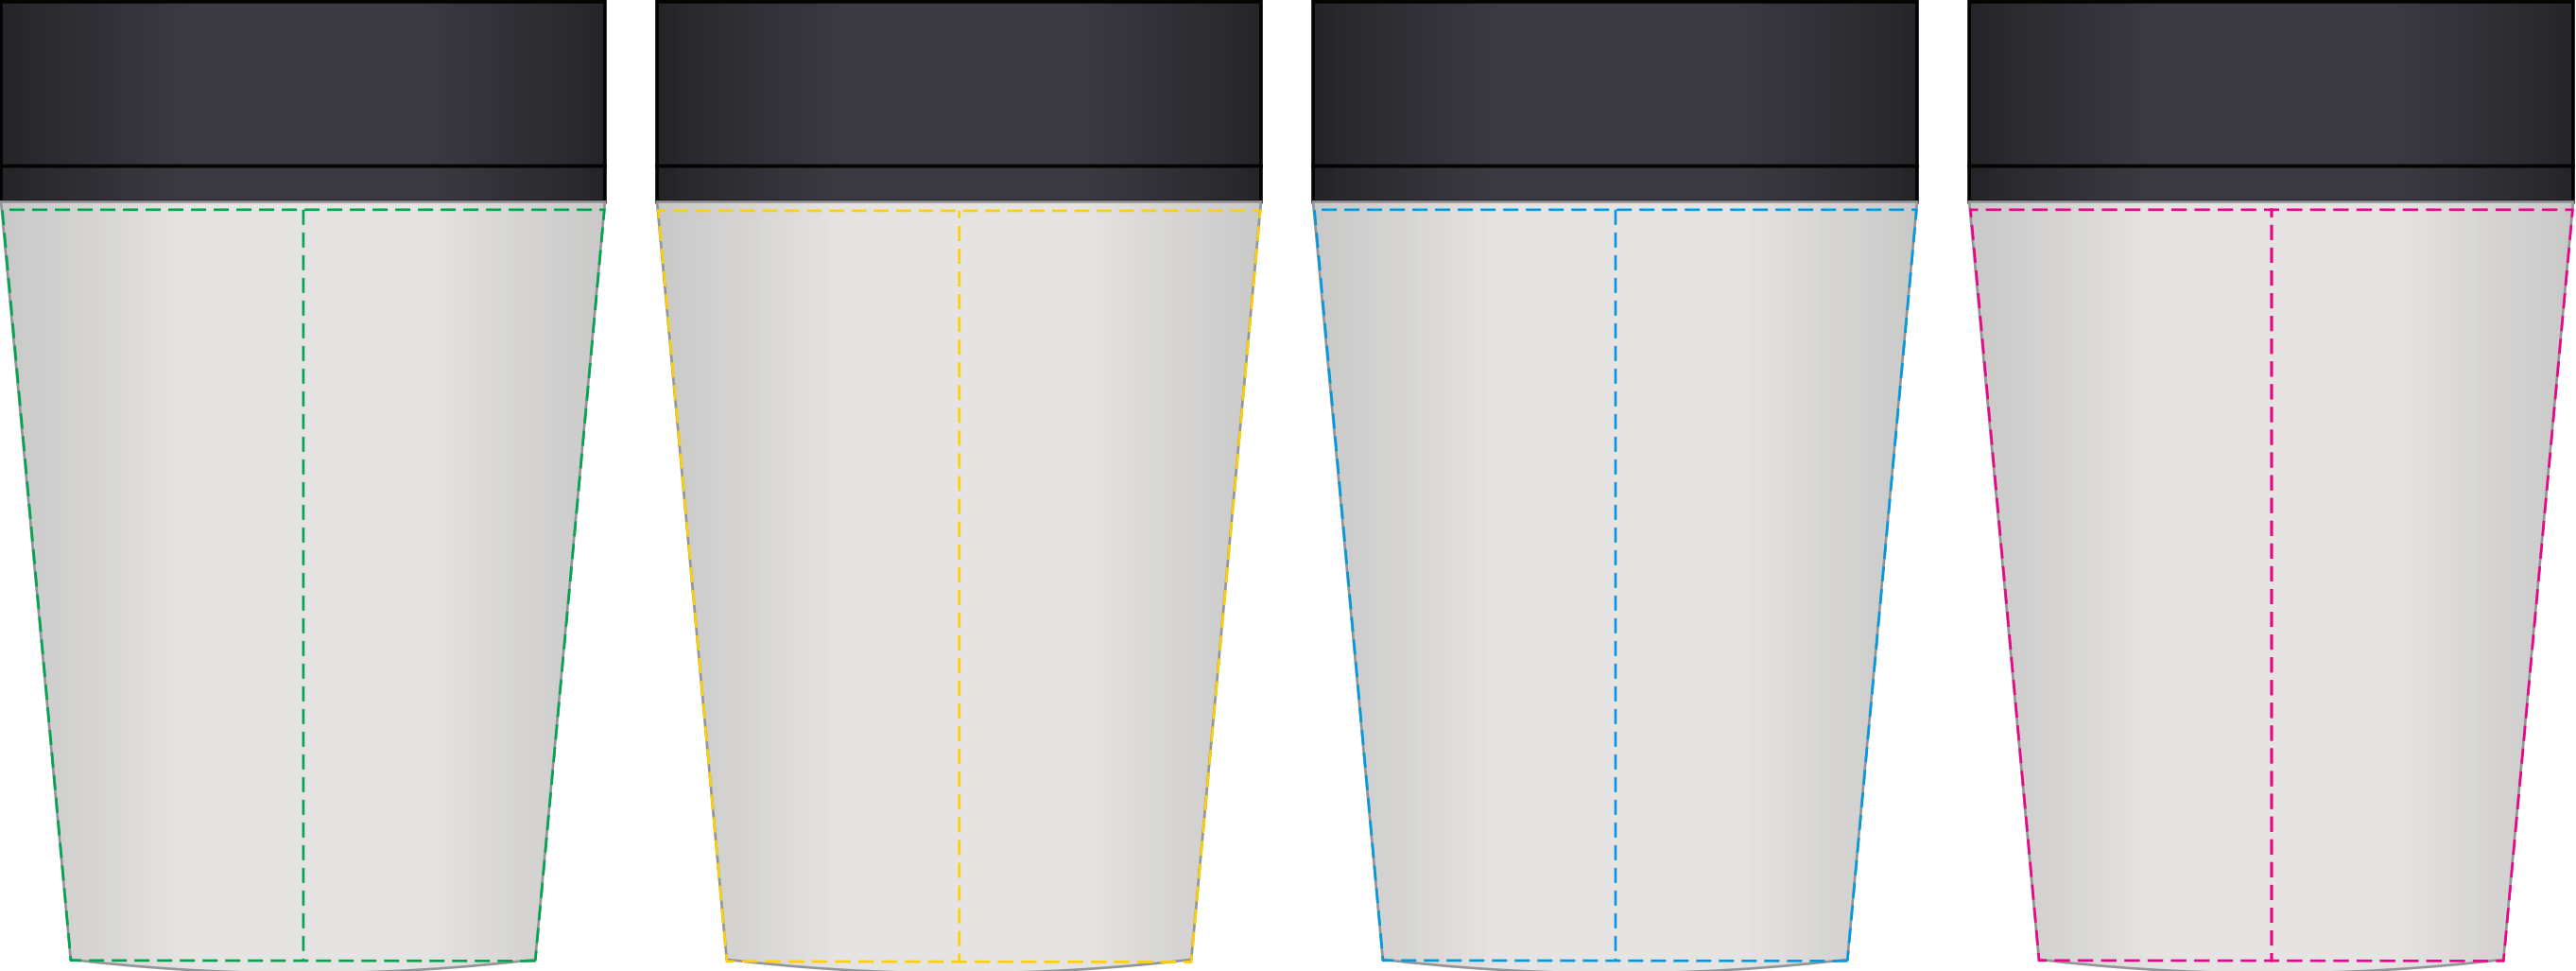

YOUR VISUAL PROOF (1 of 2)

Order Reference xxxxxx
Date created xx/xx/xx
Created by xx

Product 226510
Colour Chalk / Storm Grey
Branding Full Colour

Artwork Advisories

Full colour printed colours may differ when printed to the final product.

Print area 263 x 105 mm
Logo size xx x xxmm
Branding Full Colour

Visual scale 100%.

— Safe Text Area
- - - Print Area