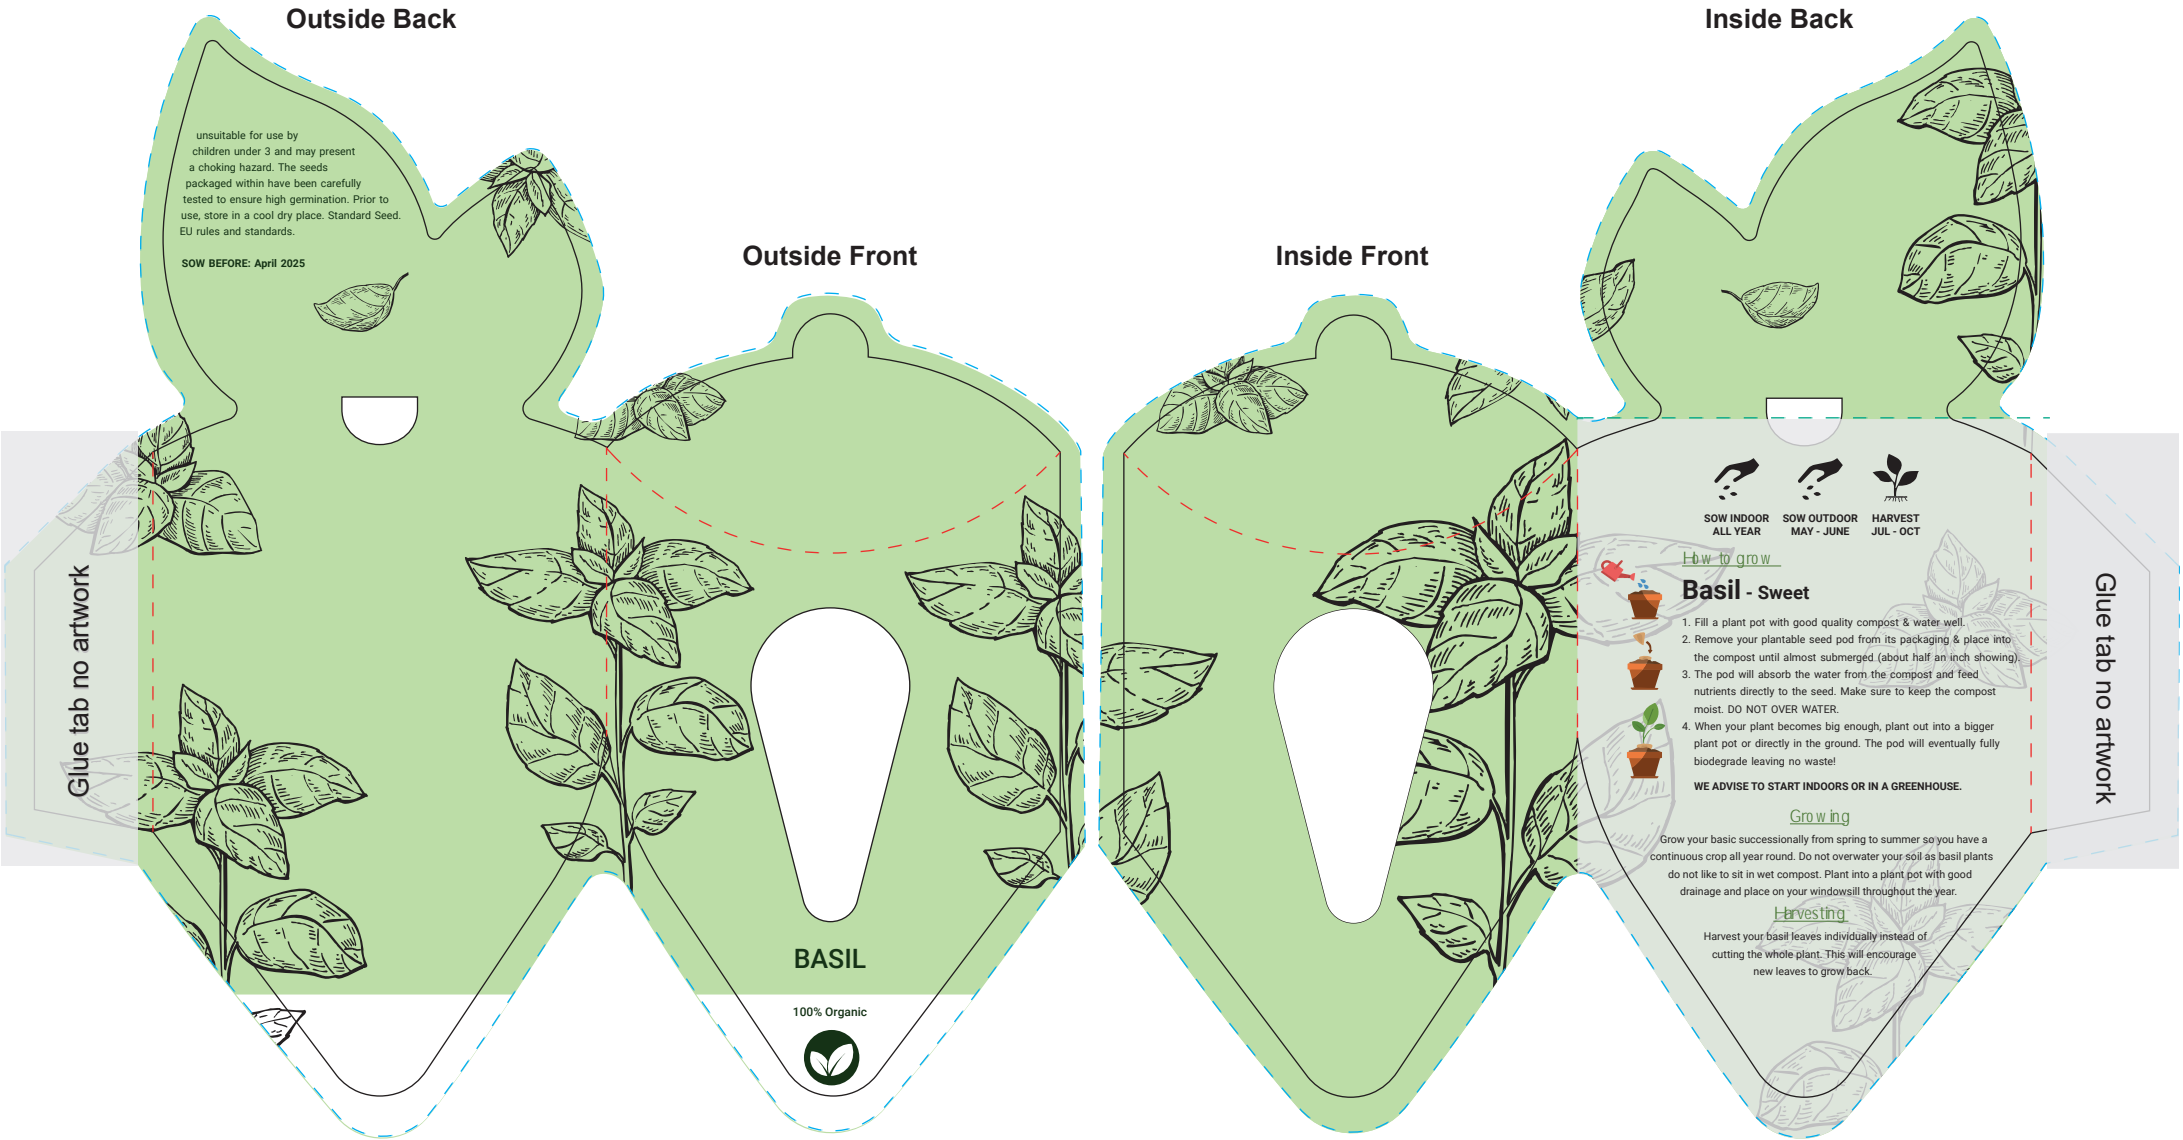

YOUR VISUAL PROOF (1 of 2)

Order Reference	xxxxxx
Date created	xx/xx/xx
Created by	xx

Product	226602
Colour	White
Seed Variant	Basil
Branding	Full Colour

Artwork Advisories

Full colour printed colours may differ when printed to the final product.

Print area 139.1 x 136.2 mm
 Logo size xx x xxmm
 Branding Full Colour

Visual scale 100%.