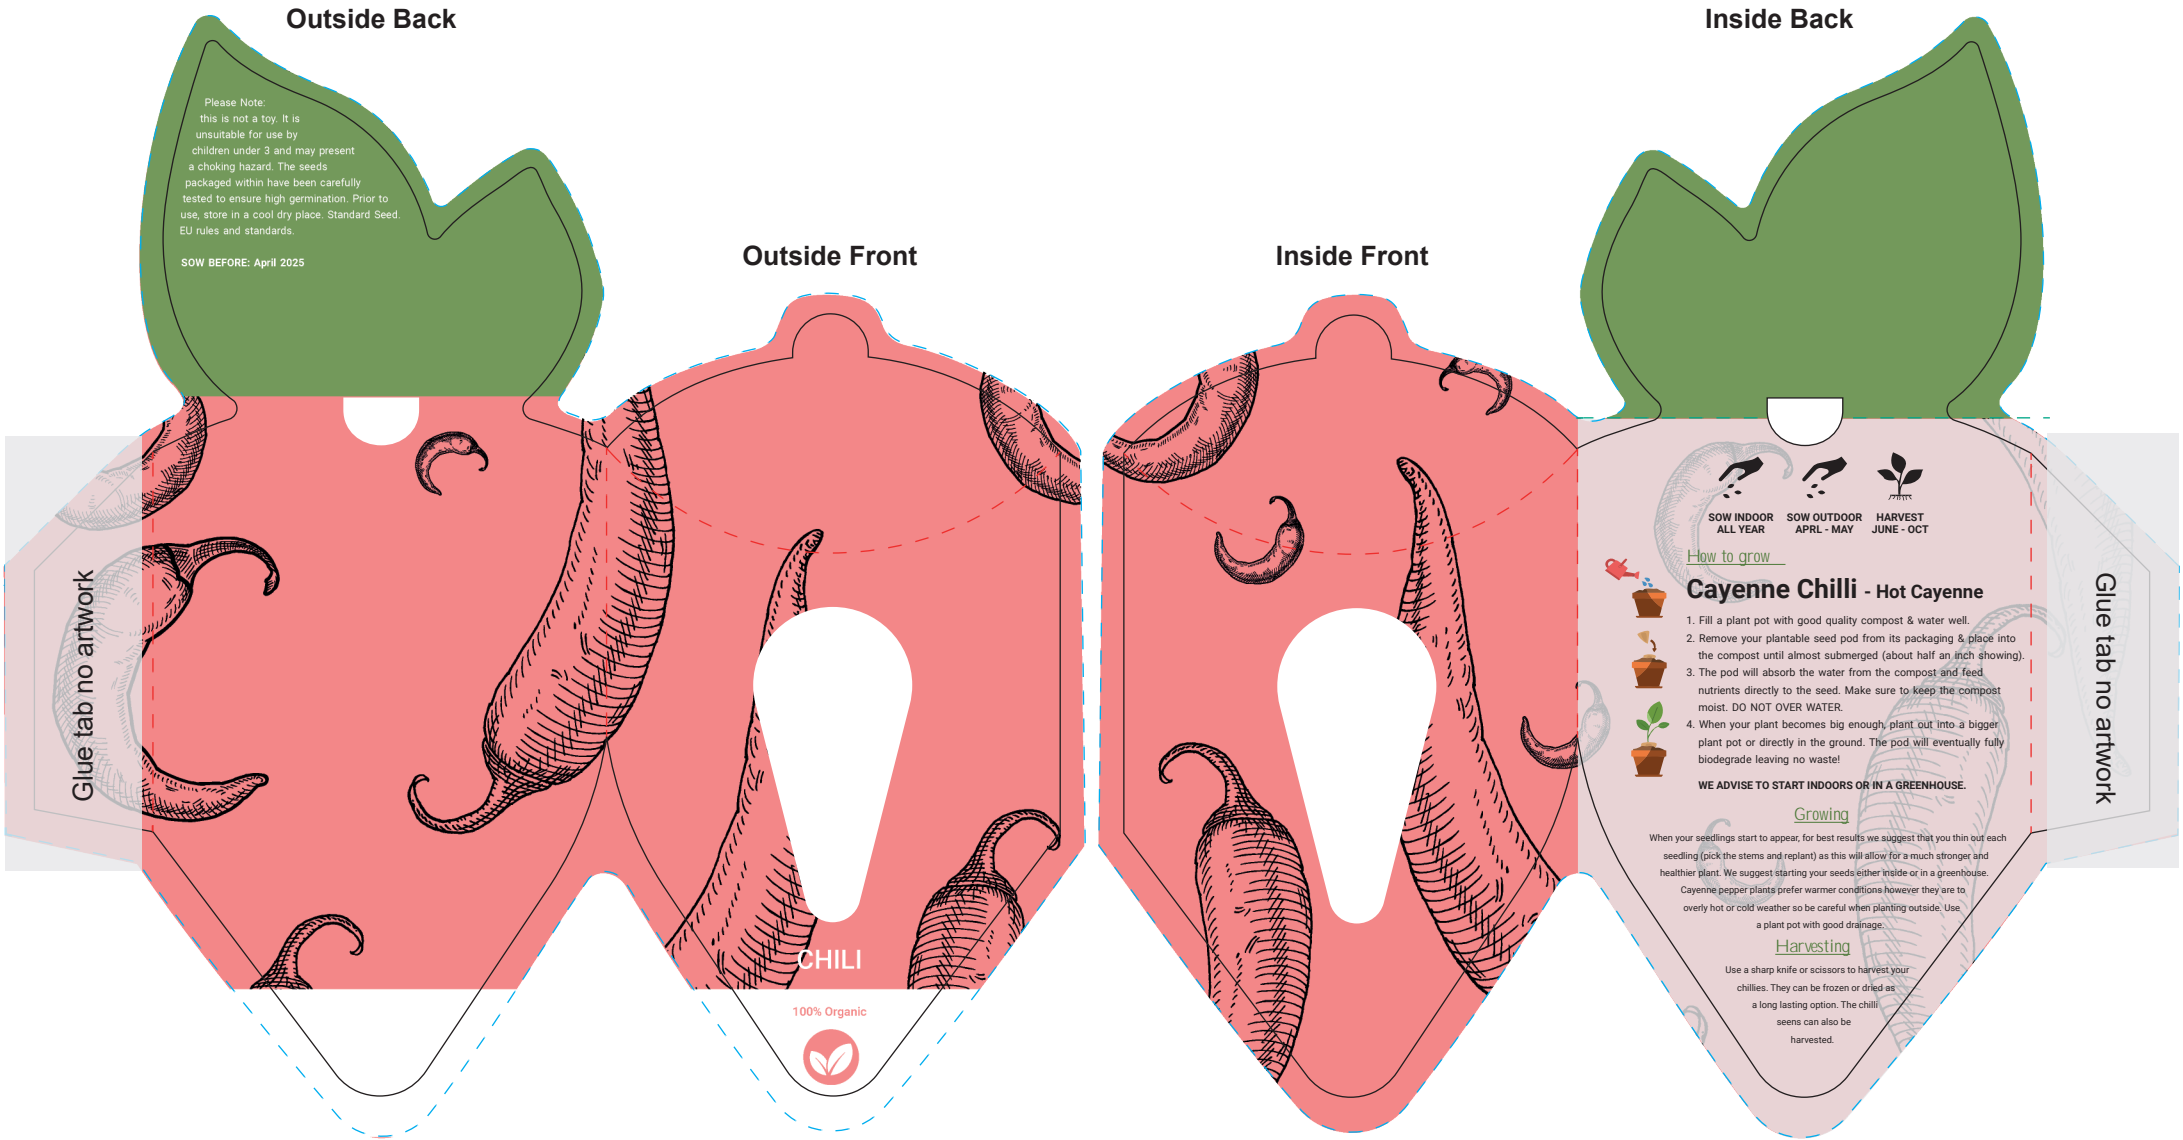

# YOUR VISUAL PROOF (1 of 2)

Order Reference	xxxxxx
Date created	xx/xx/xx
Created by	xx

Product	226602
Colour	White
Seed Variant	Cayenne Chilli
Branding	Full Colour

# YOUR VISUAL PROOF (2 of 2)

Order Reference	xxxxxx
Date created	xx/xx/xx
Created by	xx

Print area	139.1 x 136.2 mm
Logo size	xx x xxmm
Branding	Full Colour

Visual scale 100%.