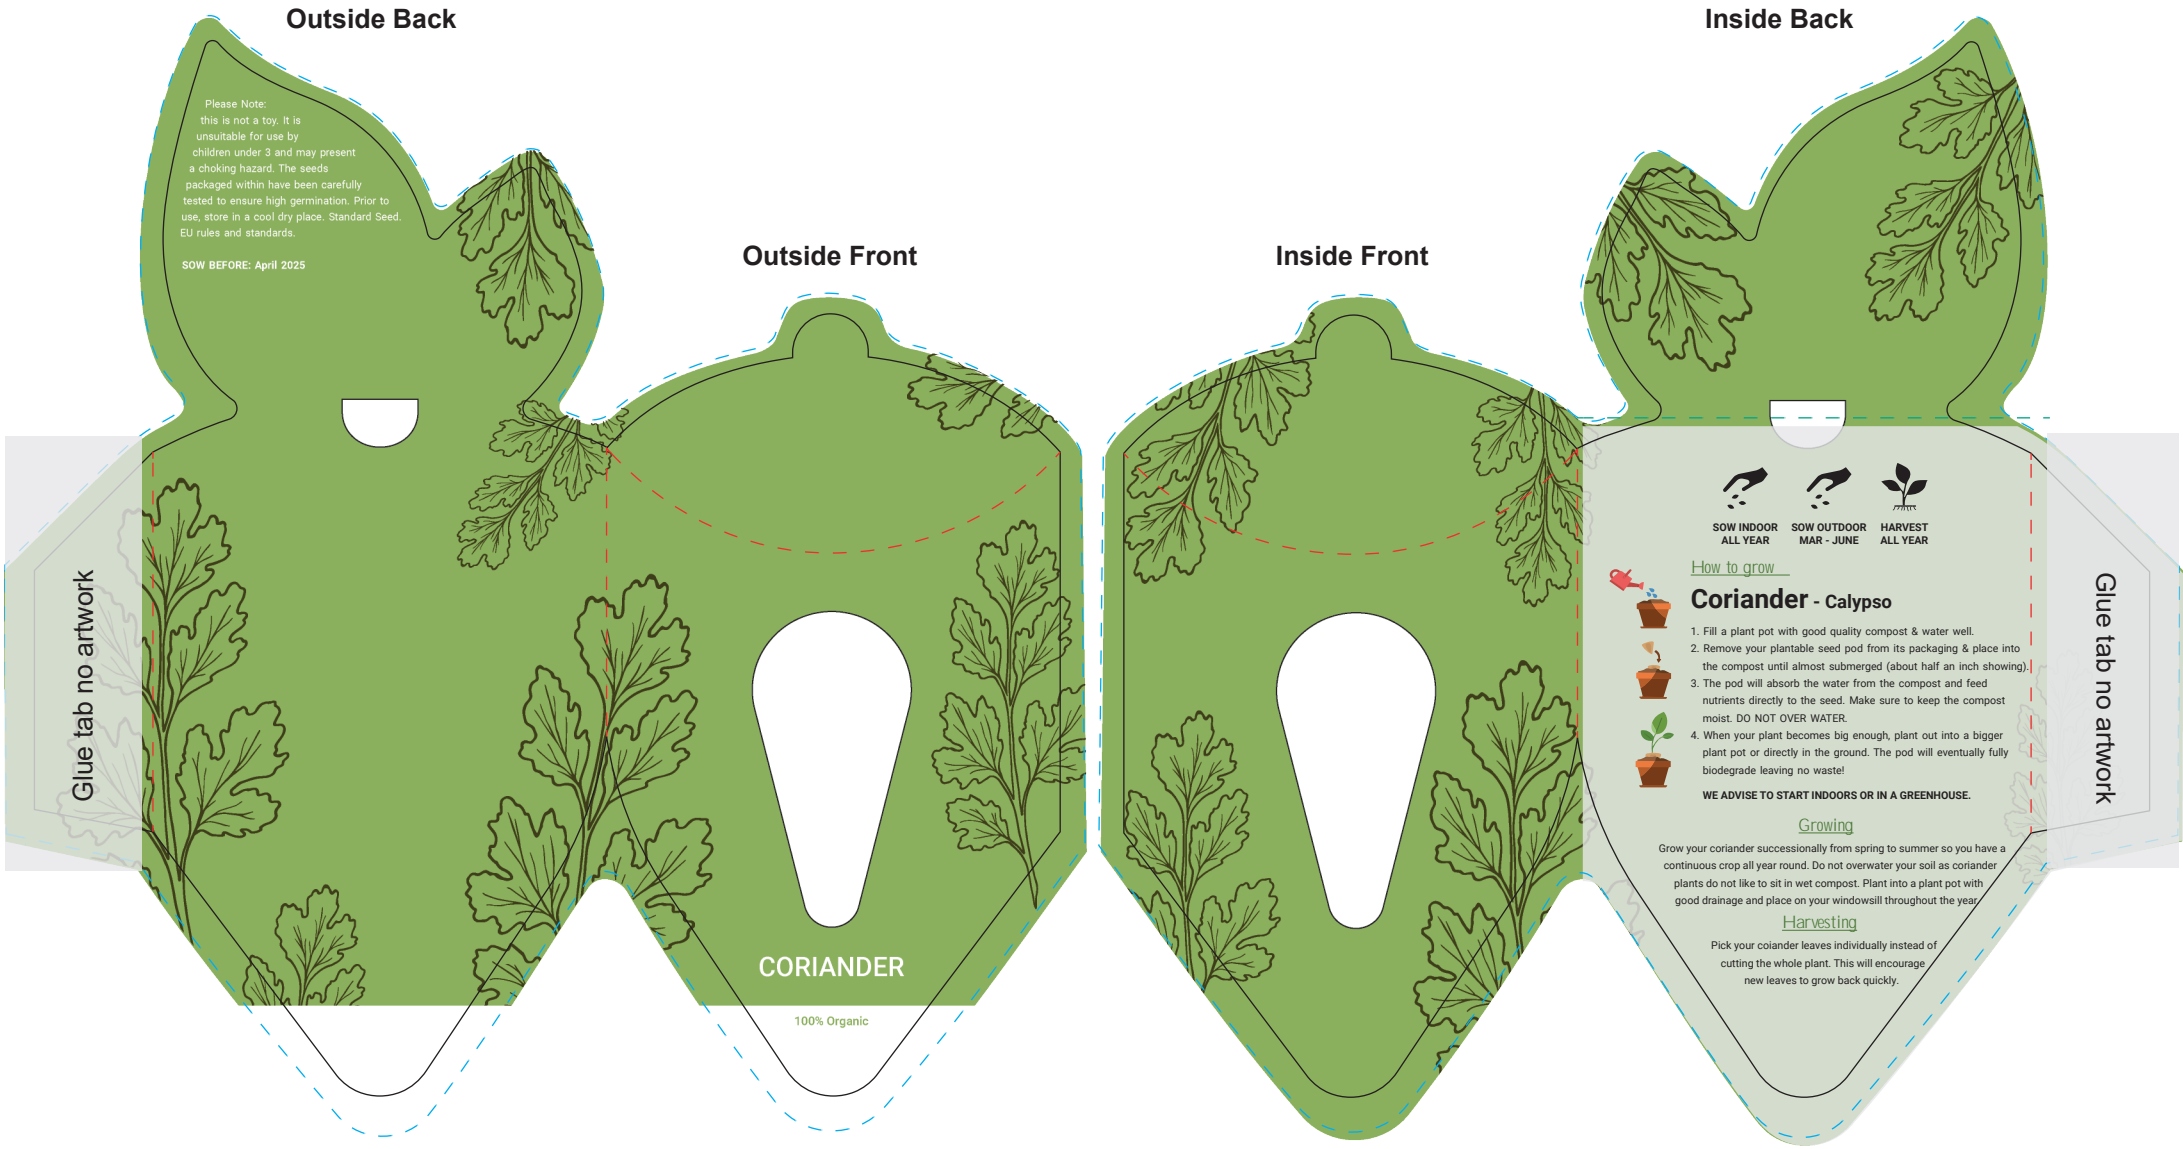

YOUR VISUAL PROOF (2 of 2)

Order Reference   xxxxxx
Date created   xx/xx/xx
Created by   xx

Print area   139.1 x 136.2 mm
Logo size   xx x xxmm
Branding   Full Colour

Visual scale 100%.