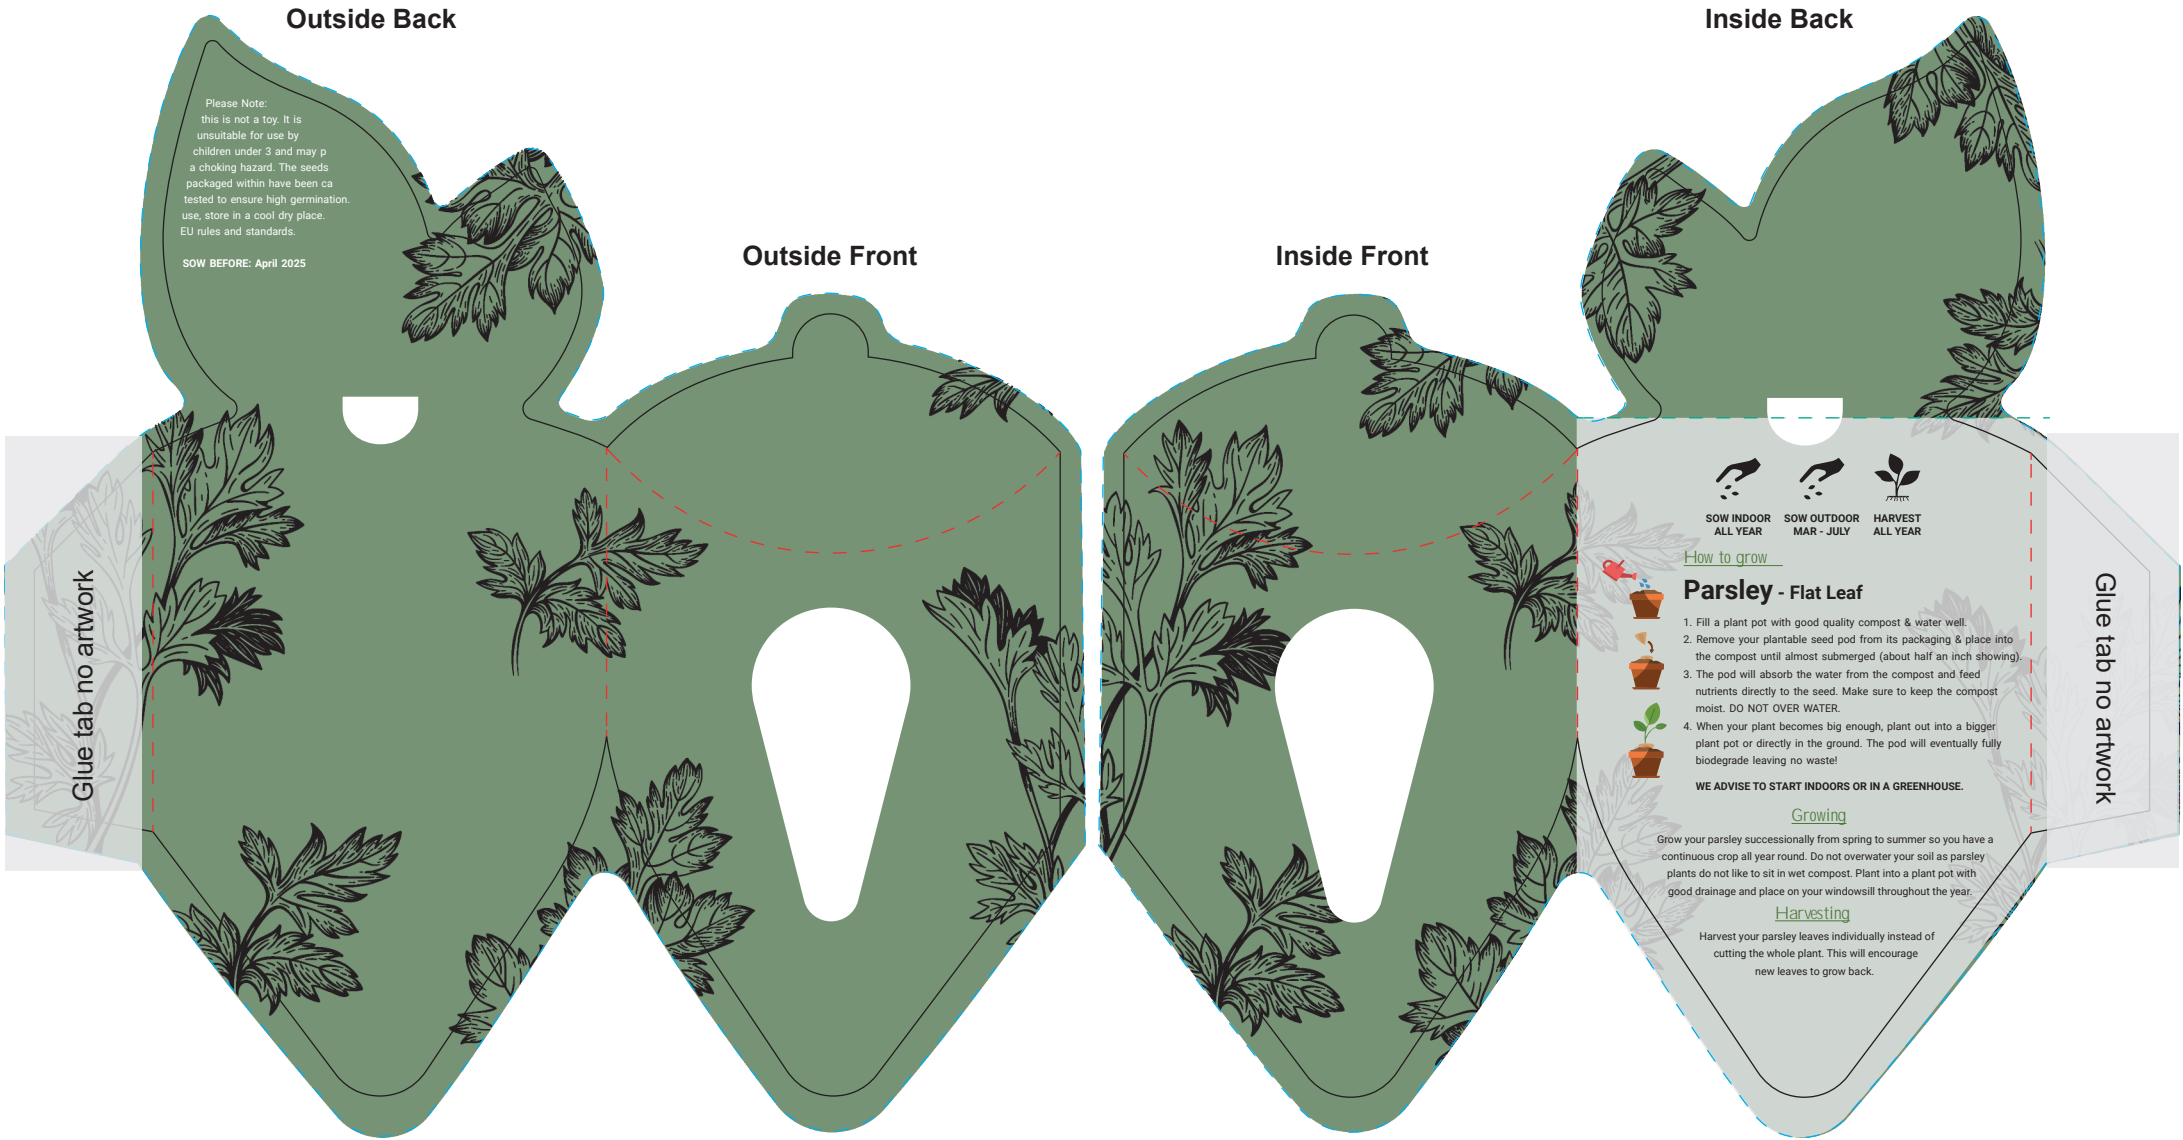

YOUR VISUAL PROOF (2 of 2)

Order Reference xxxxxx
Date created xx/xx/xx
Created by xx

Print area 139.1 x 136.2 mm
Logo size xx x xxmm
Branding Full Colour

Visual scale 100%.